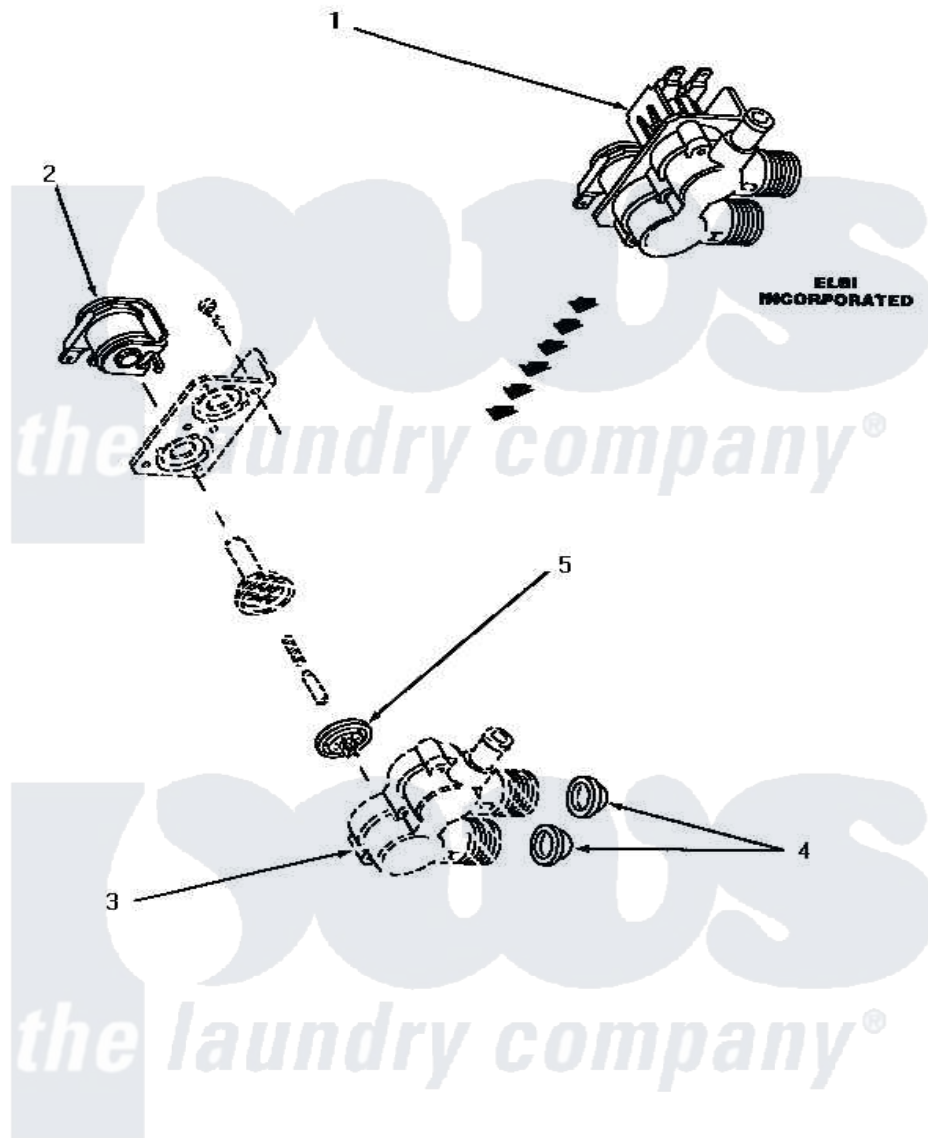

Amana AA9231 12 - MIXING VALVE ASSY

MIXING VALVE ASSEMBLY (Elbi Incorporated)

Amana [Residential Amana AA9231 Washer Parts](#) Parts Diagram 12 - MIXING VALVE ASSY
 Click on the part number to view part

Item	Original Part Number	Replaced By	Status	Part Description
1	27156	33930		Valve, Mixing
2	33084		Not Available	SOLENOID,MIXING VALVE
3	Y00000000		Not Available	SEE NOTE VALVE BODY -- (RED)
4	24122	22002960		Strainer, Washer Inlet
5	33079		Not Available	DIAPHRAM,MIXING VALVE-