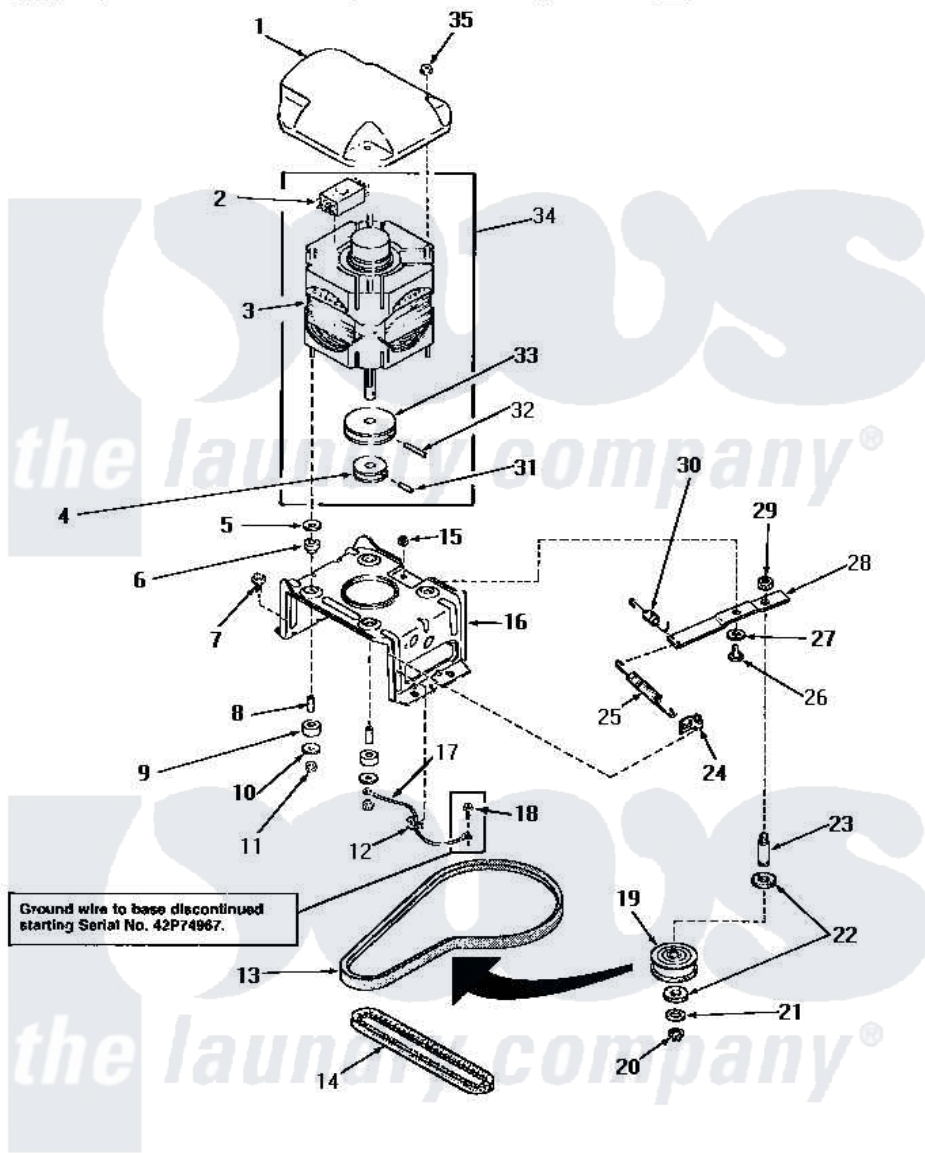

Amana AA9231 13 - MOTOR, MTG BRACKET, BELTS & IDLER ASSY

MOTOR, MOUNTING BRACKET, BELTS AND IDLER ASSEMBLY

Amana [Residential Amana AA9231 Washer Parts](#) Parts Diagram 13 - MOTOR, MTG BRACKET, BELTS & IDLER ASSY
 Click on the part number to view part

Item	Original Part Number	Replaced By	Status	Part Description
1	27136			Shield, Motor
2	30897A	30897AP		Switch- MO
"	24140		Not Available	SWITCH,MOTOR
3	30897	27179P		Motor-Drve
4	Y27104		Not Available	PULLEY,MOTOR
5	03888		Not Available	WASHER
6	01952A			Mounting, Rubber
7	Y31645	27001200		Screw
8	27181		Not Available	SPACER,MOTOR
9	01953		Not Available	WASHER,LOWER MOTOR MOU
10	03888		Not Available	WASHER
11	23604			Nut, Hex 10-32 Lock
12	Y00161	B5733302		Clip, Ground
13	28808			Belt, Agitate And Spin
14	27155			Belt, Pump
15	52566	27001225		Nut, Jam Mid Lock 1/4-20

16	28791		Bracket, Motor Mount
17	Y00000000	Not Available	SEE NOTE GROUND WIRE, GREEN
18	26592	Not Available	HEX HEAD SCREW
19	28800	Not Available	WHEEL, IDLER
20	23748		Ring, Retaining
21	52549		Washer, 501 ID X3/4 Odx
22	Y29443		Washer, Felt
23	28802		Shaft, Idler
24	28849		Clip, Spring
25	28807	37366	Spring, Idler
26	27229	40038901	Screw, 1/4-20
27	81392	40054701	Washer
28	31054	40041002	Lever, Idler
29	28803	2221070	Clamp, Nylon
30	30620	Not Available	SPRING, IDLER LEVER HEL
31	10416		Pin, Roll
32	23750		Pin, Roll
33	27171	Not Available	PULLEY, MOTOR
34	27658	27179P	Motor-Drive
35	27201		Locknut
NI	20605	Not Available	LUBE, HI TEMPERATURE-56
"	258P3	Not Available	KIT, CAPACITOR