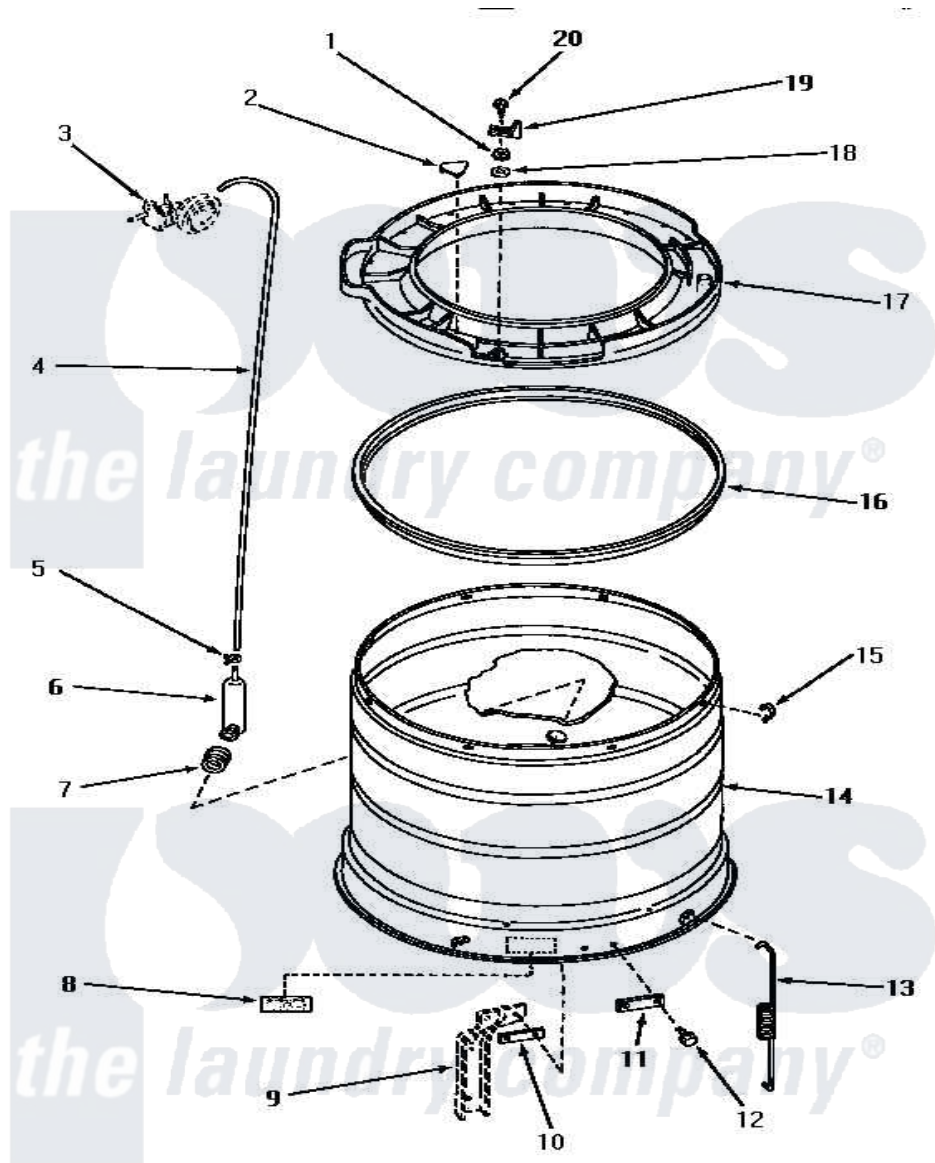

Amana AA9231 14 - OUTER TUB, COVER & PRESSURE HOSE

OUTER TUB, COVER AND PRESSURE HOSE

Amana [Residential Amana AA9231 Washer Parts](#) Parts Diagram 14 - OUTER TUB, COVER & PRESSURE HOSE
 Click on the part number to view part

Item	Original Part Number	Replaced By	Status	Part Description
1	03815			Lockwasher, No.10 Ext Shk
2	29901		Not Available	PLUG,SNAP-IN-OUTER TUB
3	Y00000000		Not Available	SEE NOTE PRESSURE SWITCH
4	29213	39125		Tubing 31
5	Y22294	596669		Clamp, Manifold
6	30243	40008501		Assembly, Pressure Bulb
7	29175	40037801		Grommet
8	Y27195		Not Available	STICKER
9	Y00000000		Not Available	SEE NOTE SUPPORT LEG
10	27927			Plate, Leg .032
11	27926			Plate, Leg .063
12	27205	40128701		Screw, 5/16-18 X .50
13	27239			Spring, Leg
14	30508		Not Available	TUB,OUTER
"	30509		Not Available	OUTER TUB
15	Y27017		Not Available	CLIP,SPRING

16	27184		Gasket, Tub Cover
17	31141	31153	Cover Outer Tub
18	23425	Not Available	WASHER,7/32IDX7/16ODX.
19	27247		Trigger, Out-Of-Bal Swi
20	27523	Not Available	SCREW