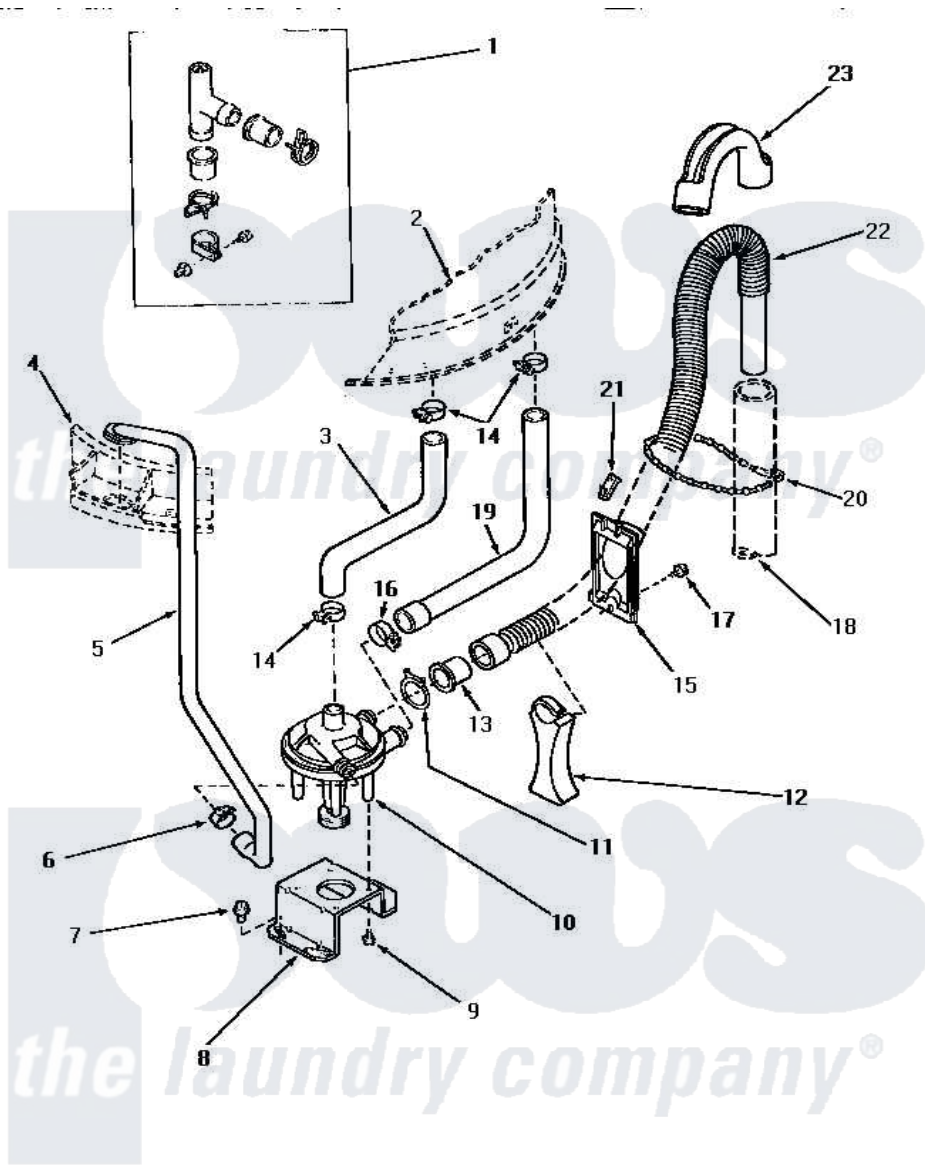

Amana AA9231 16 - PUMP ASSY/BRKT/HOSES & SIPHON BREAK KIT

PUMP ASSEMBLY, BRACKET, HOSES AND SIPHON BREAK KIT

Amana [Residential Amana AA9231 Washer Parts](#) Parts Diagram 16 - PUMP ASSY/BRKT/HOSES & SIPHON BREAK KIT

[Click on the part number to view part](#)

| Item | Original Part Number | Replaced By | Status | Part Description |
|------|-----------------------|--------------------------|---------------|--------------------------|
| 1 | 386P3 | 76660 | | Break-Sphn |
| 2 | Y00000000 | | Not Available | SEE NOTE OUTER TUB |
| 3 | 27159 | | Not Available | HOSE,TUB TO PUMP |
| 4 | Y00000000 | | Not Available | SEE NOTE OUTER TUB COVER |
| 5 | 27232 | | Not Available | HOSE |
| 6 | 27644 | 285655 | | Clamp, Hose |
| 7 | Y31645 | 27001200 | | Screw |
| 8 | 27105 | | | Bracket, Pump Mounting |
| 9 | 31098 | | | Screw, 10-10 5/8 Unslot |
| 10 | 31968 | | | Assembly, Pump NA |
| " | 31969 | | | Assembly, Pump NA |
| 11 | 29172 | | Not Available | CLAMP,HOSE |
| 12 | 29284 | | | Stand, Hose |
| 13 | 29143 | | Not Available | HOSE,ADAPTER |
| 14 | 32616 | | Not Available | (CLAMP HOSE) |

| | | | | |
|----|-----------|--------------------------|---------------|------------------------|
| 15 | 29131 | | Not Available | RETAINER,DIRECTIONAL |
| 16 | 27153 | 285655 | | Clamp, Hose |
| 17 | 30676 | 27001200 | | Screw |
| 18 | Y00000000 | | Not Available | SEE NOTE STANDPIPE |
| 19 | 27160 | | Not Available | HOSE,TUB TO PUMP-DRAIN |
| 20 | 33489 | 8539404 | | Tie-Wire |
| 21 | 29936 | | Not Available | HOSE RETAINER CLIP |
| 22 | 29142 | 39952 | | Hose- Drai |
| 23 | 29144 | 22003814 | | Retainer, Drain Hose |
| NI | 406P3 | 451P3 | | Kit Drain Extension |