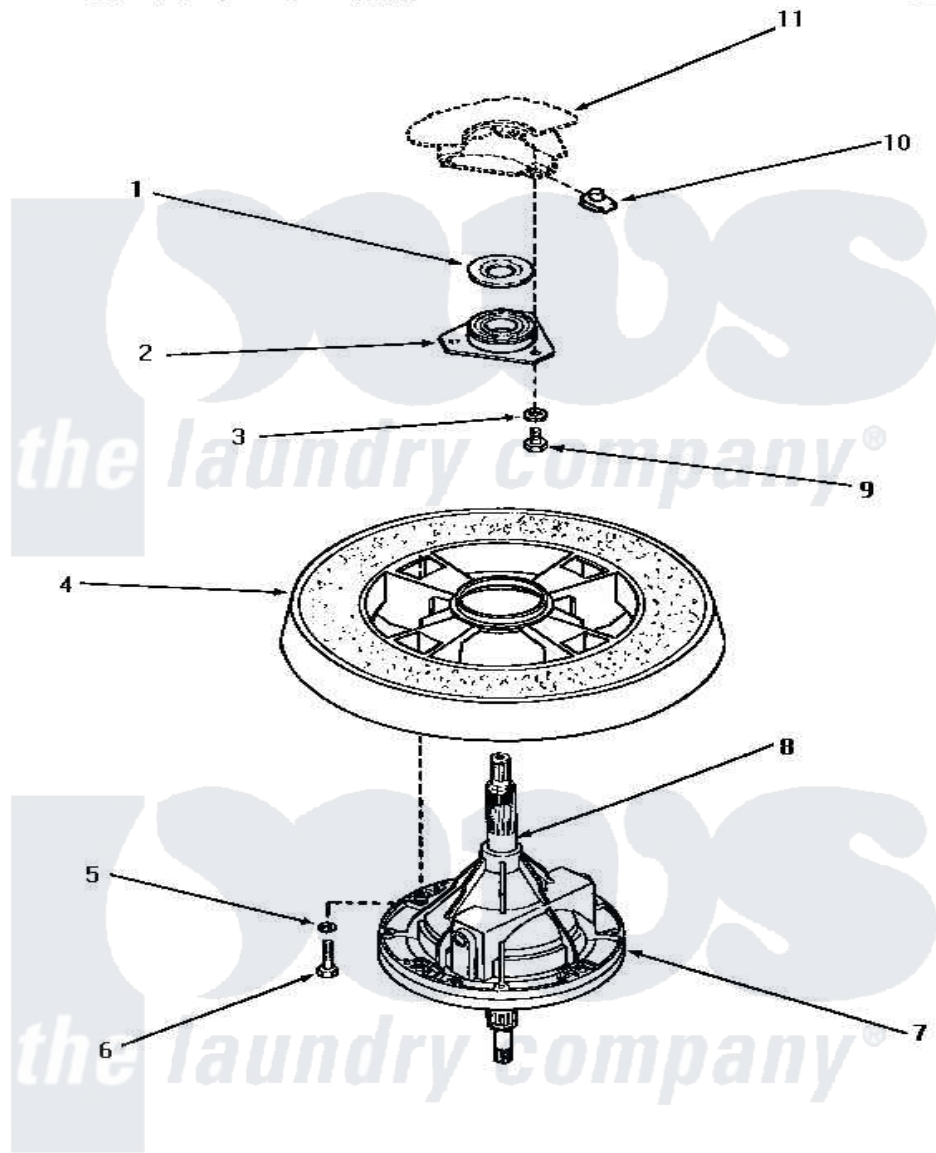

Amana AA9231 19 - TRANSMISSION ASSY & BALANCE RING

TRANSMISSION ASSEMBLY AND BALANCE RING

Amana [Residential Amana AA9231 Washer Parts](#) Parts Diagram 19 - TRANSMISSION ASSY & BALANCE RING
 Click on the part number to view part

Item	Original Part Number	Replaced By	Status	Part Description
1	27187			Flinger
2	27182	40004201P		Main Bearing Assembly
3	04366			Lockwasher, 5/16intshkp
4	Y29117		Not Available	ASSY, BALANCE RING-COMPL
5	02431			Lockwasher, 1/4 Ext Shk
6	27200		Not Available	CAP SCREW
7	33227	33227P		Assembly- Tran
8	27604P			Never-Seeze 1 Oz Tube
9	01355		Not Available	SCREW
10	27222			Nut, Retainer 5/16-18
11	Y00000000		Not Available	SEE NOTE OUTER TUB