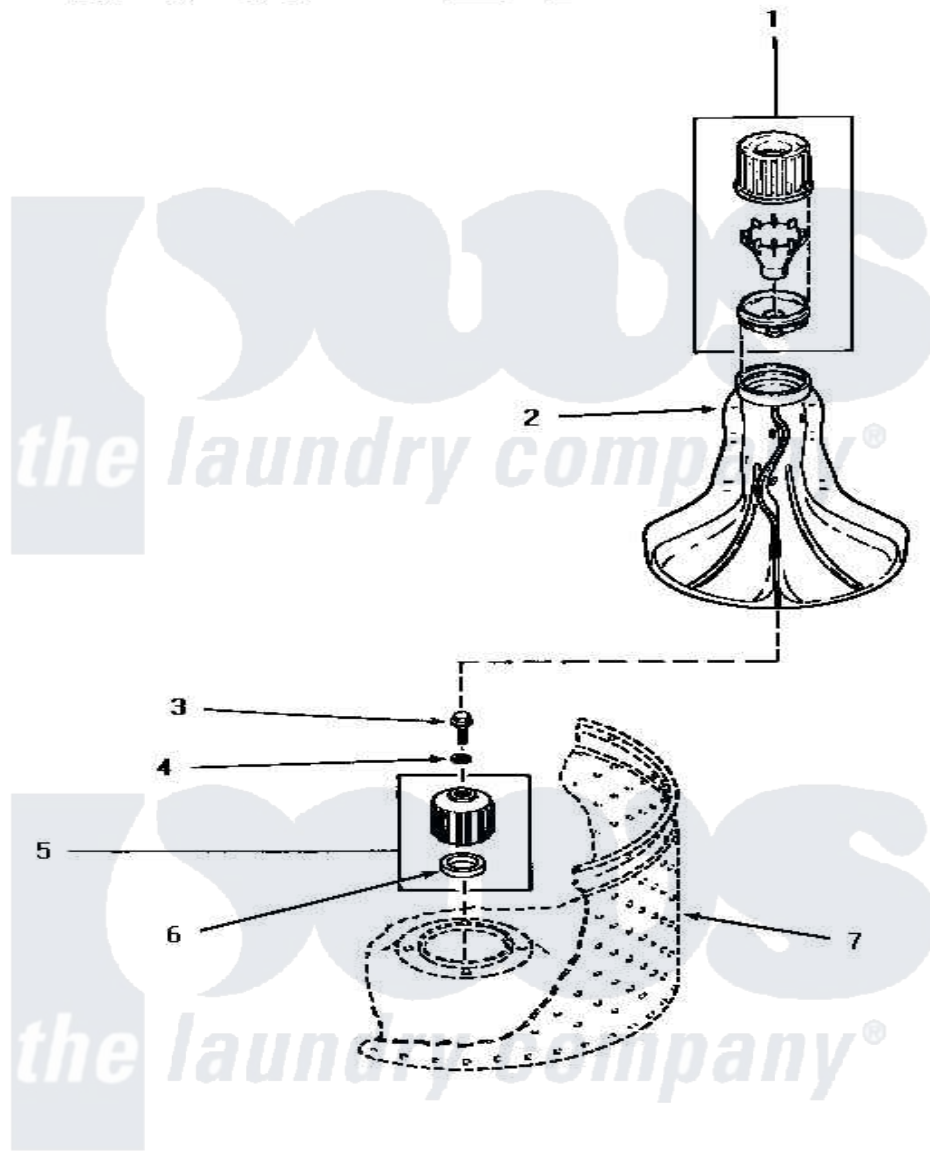

Amana AA9431 02 - AGITATOR, DRIVE BELL & SEAL SEAT

AGITATOR, DRIVE BELL AND SEAL SEAT

Amana [Residential Amana AA9431 Washer Parts](#) Parts Diagram 02 - AGITATOR, DRIVE BELL & SEAL SEAT
 Click on the part number to view part

Item	Original Part Number	Replaced By	Status	Part Description
1	34155	40002101W		Assembly, Fabric Softner
2	33174	40000501W		Agitator, Flex Vane
3	30852			Screw, No.8-1/4 X 20 X 3/
4	30853		Not Available	SEAL
5	30071P	R9900189		Kit, Drive Bell And Seal
6	Y00000000		Not Available	SEE NOTE SEAL SEAT -- (SEE PAGES 8 & 10)
7	Y00000000		Not Available	SEE NOTE WASHTUB
NI	442P3	R9900189		Kit, Drive Bell And Seal