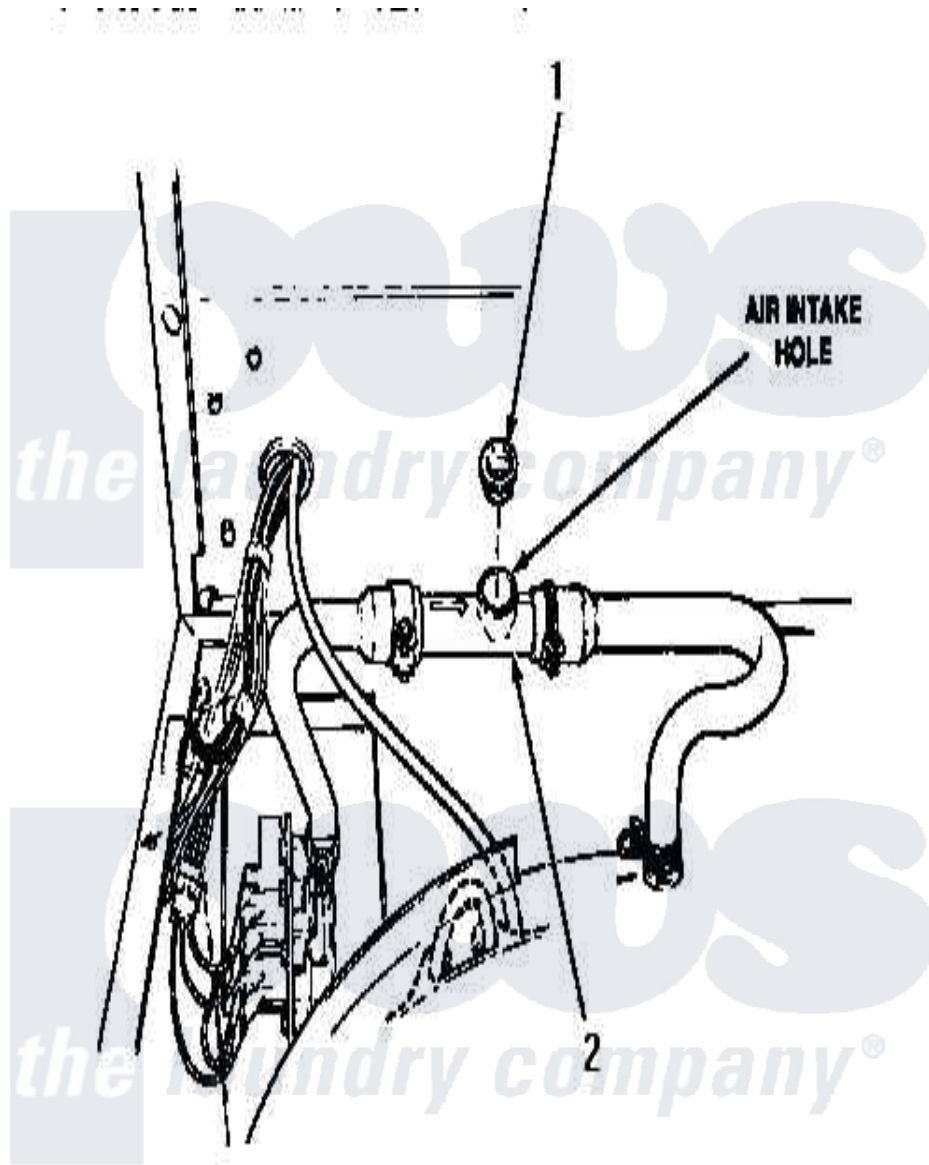

# Amana AA9431 03 - BACK FLOW PREVENTER (CHANGE)

Amana Residential Amana AA9431 Washer Parts Parts Diagram 03 - BACK FLOW PREVENTER (CHANGE)  
Click on the part number to view part

Item	Original Part Number	Replaced By	Status	Part Description
1	34340	<a href="#">34280</a>		Assembly, Backflow Prevento
2	27118	<a href="#">34280</a>		Assembly, Backflow Prevento