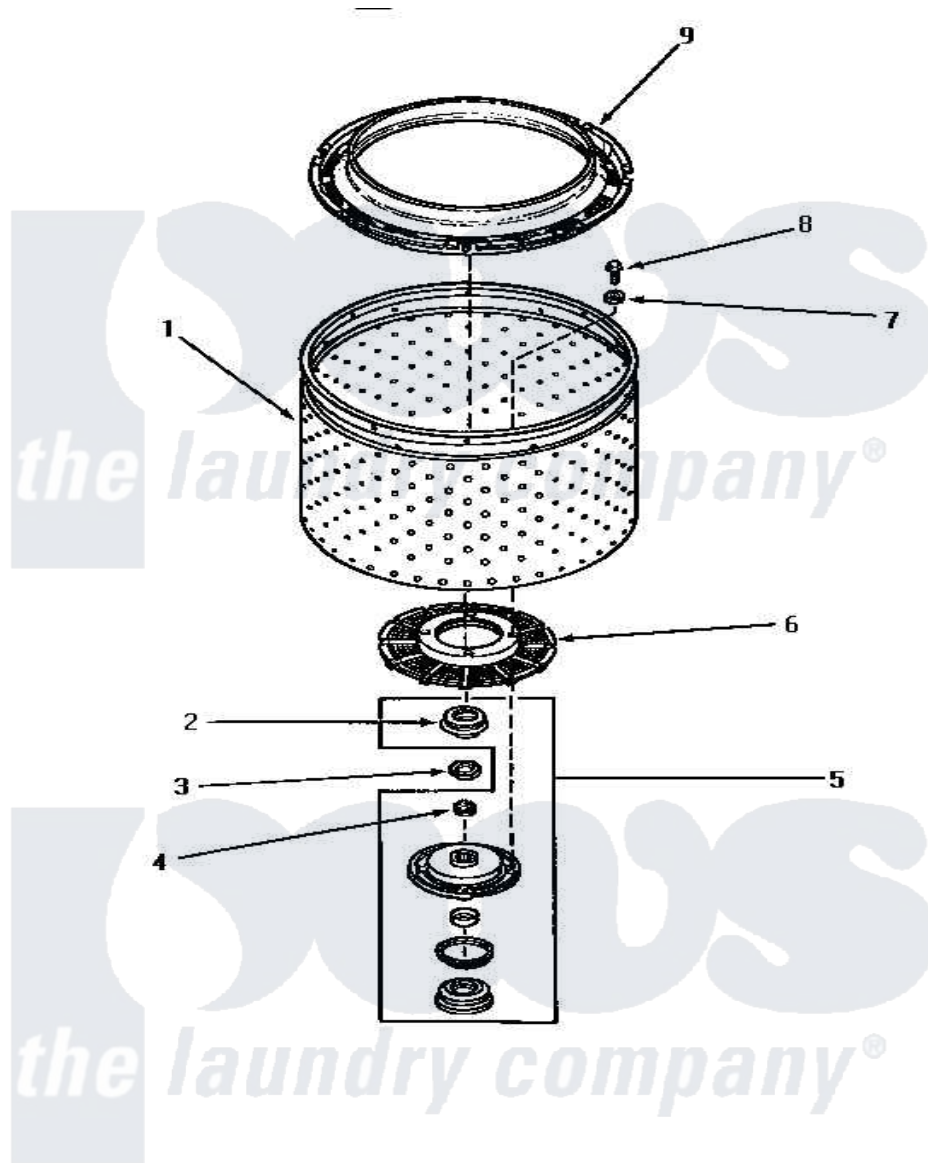

Amana AA9431 06 - CLOTHES GUARD/WASHTUB/LINT FILTER & HUB

CLOTHES GUARD, WASHTUB, LINT FILTER AND HUB

Amana Residential Amana AA9431 Washer Parts Parts Diagram 06 - CLOTHES GUARD/WASHTUB/LINT FILTER & HUB

[Click on the part number to view part](#)

Item	Original Part Number	Replaced By	Status	Part Description
1	33296	39248P		Wash Tub
"	33295	39252P		Wash Tub
"	33245			Washtub, Stainless Steel
2	Y00000000		Not Available	SEE NOTE SEAL HEAD
3	Y29220	40016301		Nut, Lock
4	29728	40008301		Insert, Spline
5	495P3	R9900552		Hub And Seal
6	32998	39371		Filter Lin
7	28094			Gasket
8	27202	W10116787		Screw
9	32989	35035		Guard, Clothes