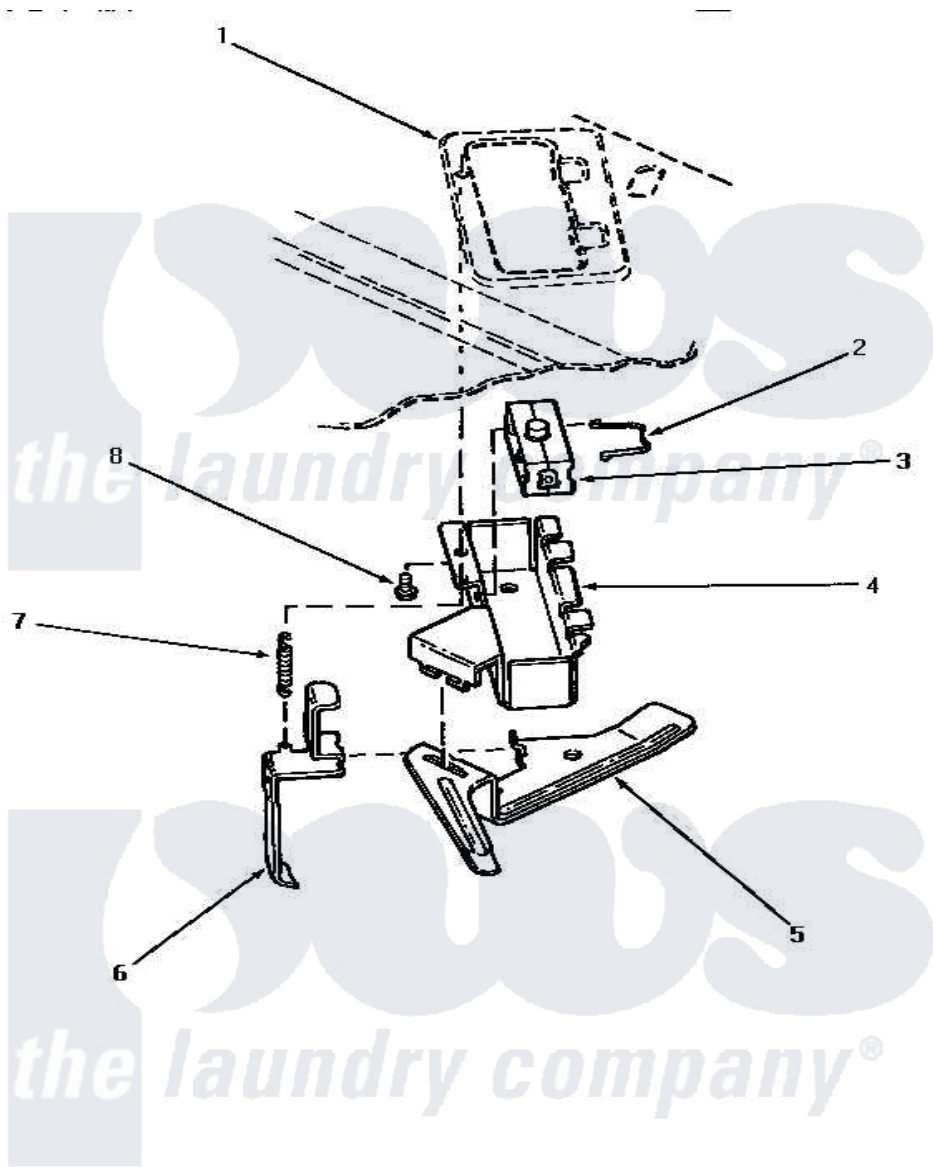

Amana AA9431 07 - DOOR & OUT-OF-BALANCE SWITCH

DOOR AND OUT-OF-BALANCE SWITCH

Amana [Residential Amana AA9431 Washer Parts](#) Parts Diagram 07 - DOOR & OUT-OF-BALANCE SWITCH
 Click on the part number to view part

Item	Original Part Number	Replaced By	Status	Part Description
1	Y00000000		Not Available	SEE NOTE CABINET TOP
2	33433		Not Available	CLIP,HOLDER-SWITCH
3	33445	27001095		Switch, Lid
4	33440	36497P		Kit, Switch Holder
5	33441			Arm, Actuator
6	33442			Lever, Unbalanced Load
7	33443			Spring
8	23962	W10116760		Screw