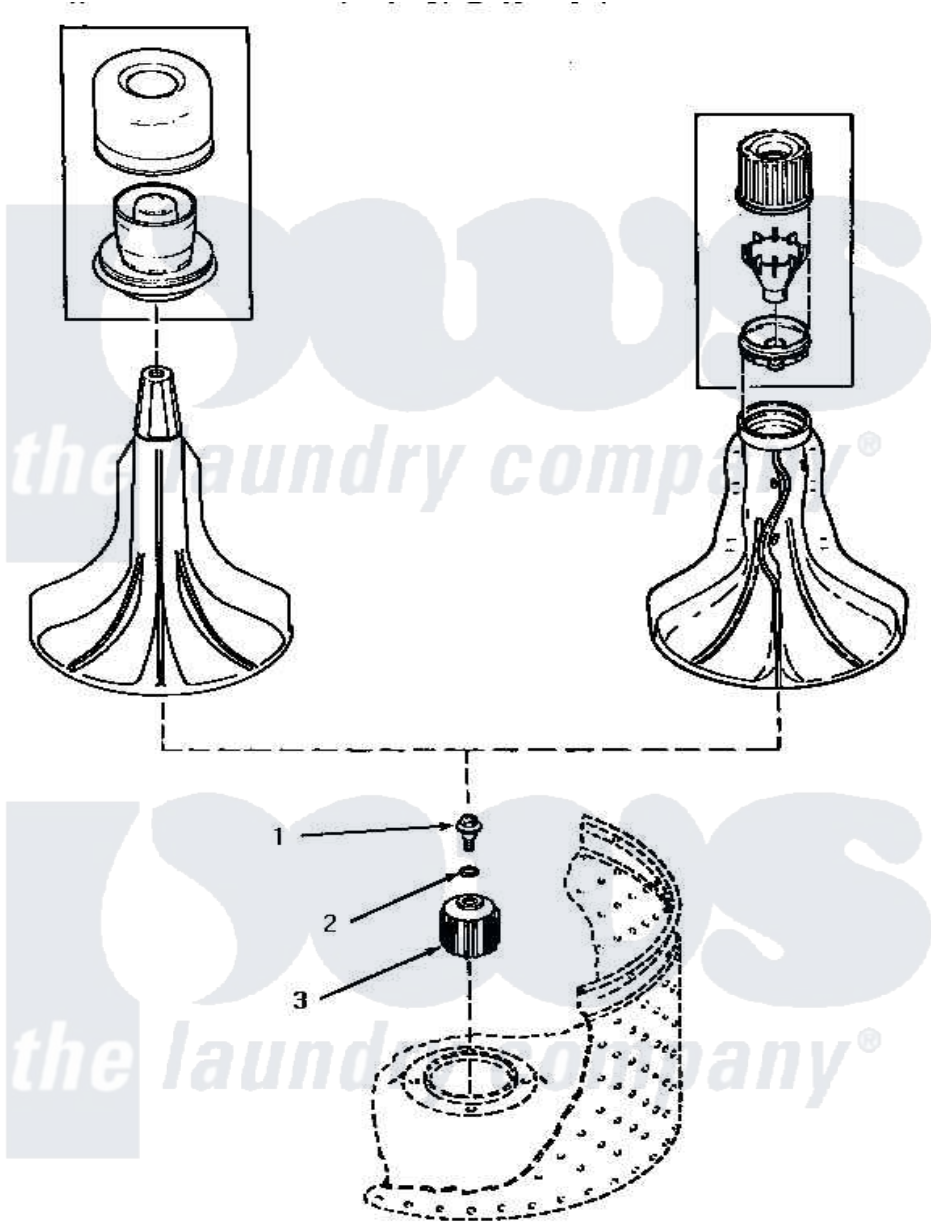

# Amana AA9431 08 - DRIVE BELL (CHANGE)

Amana Residential Amana AA9431 Washer Parts Parts Diagram 08 - DRIVE BELL (CHANGE)  
 Click on the part number to view part

Item	Original Part Number	Replaced By	Status	Part Description
1	34288	<a href="#">40065102</a>		Screw, Shoulder 1/4
2	34289	<a href="#">36472</a>		O-Ring
3	34504	<a href="#">R9900189</a>		Kit, Drive Bell And Seal