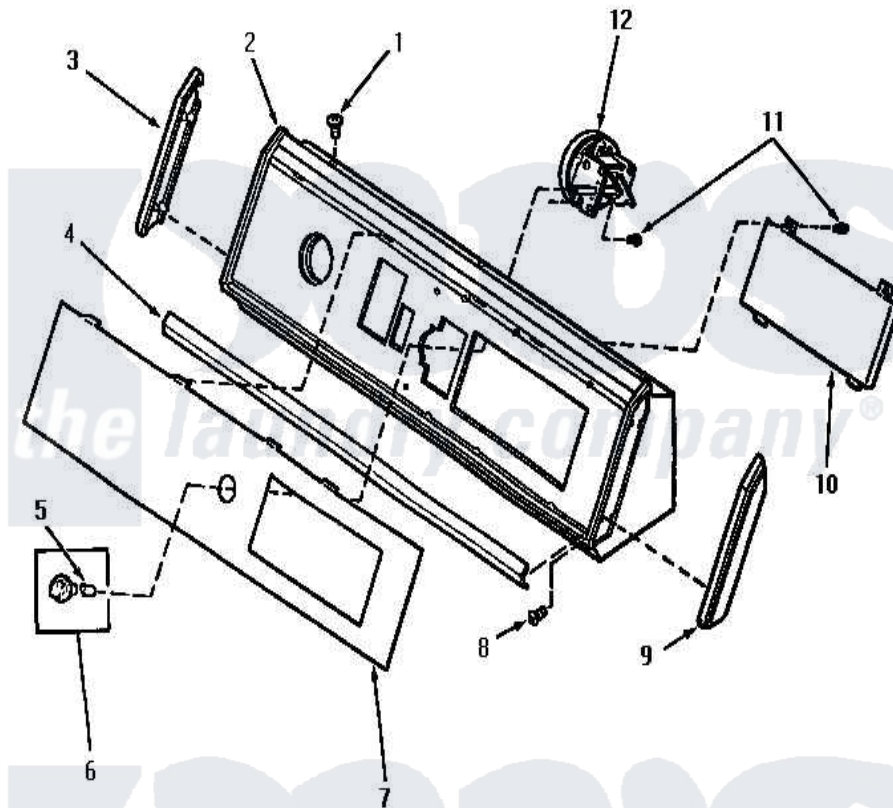

# Amana AA9431 10 - GRAPHICS PANEL, CONTROL HOOD & CONTROLS

## GRAPHICS PANEL, CONTROL HOOD AND CONTROLS

Amana [Residential Amana AA9431 Washer Parts](#) Parts Diagram 10 - GRAPHICS PANEL, CONTROL HOOD & CONTROLS

[Click on the part number to view part](#)

Item	Original Part Number	Replaced By	Status	Part Description
"	NOTE:		Not Available	USE FOR THE REMOVAL AND INSTALLATION OF DRIVE BELL TO TRANSMISSION SHAFT.
1	31752		Not Available	SCREW, No.8ABX3/4 POZIDRI
2	31809		Not Available	ASSY, HOOD & MOUNTING B
3	31249		Not Available	CAP, END-L.H.-CHROME
5	10519		Not Available	RETAINER
6	31286		Not Available	ASSY, KNOB-ROTARY-BLK/O
7	32734		Not Available	PANEL, GRAPHIC
8	31752		Not Available	SCREW, No.8ABX3/4 POZIDRI
9	<a href="#">31248</a>			Cap, End-RH-Chrome
10	31304		Not Available	ELECTRONIC CONTROL
11	<a href="#">31260</a>			Screw, No.8 X 3/8 Ind H
12	<a href="#">31266</a>			Switch, Pressure-Rotary