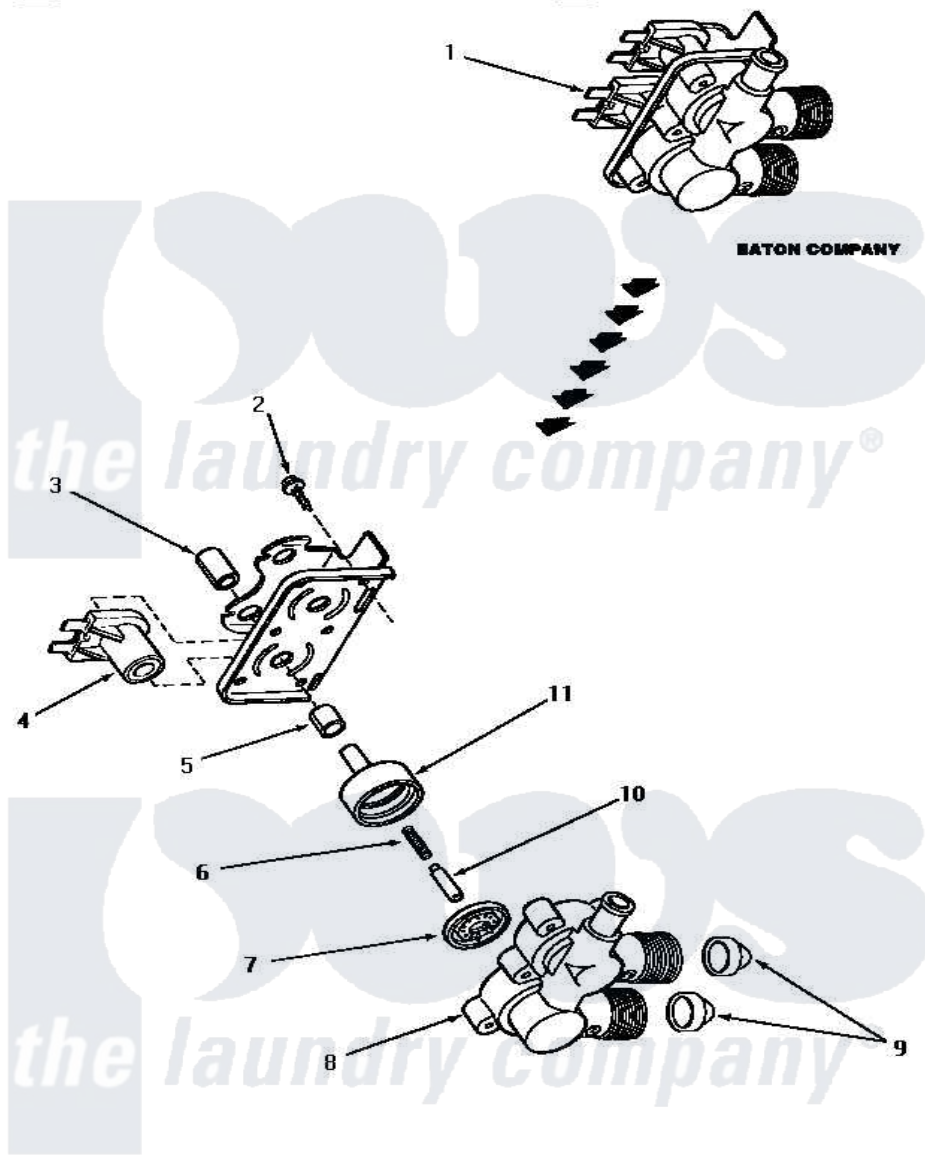

Amana AA9431 13 - MIXING VALVE ASSY (EATON COMPANY)

**MIXING VALVE ASSEMBLY
(Eaton Company)**

Amana [Residential Amana AA9431 Washer Parts](#) Parts Diagram 13 - MIXING VALVE ASSY (EATON COMPANY)

[Click on the part number to view part](#)

Item	Original Part Number	Replaced By	Status	Part Description
1	33930			Valve, Mixing
2	25817C		Not Available	SCREW
3	24128		Not Available	SLEEVE, LONG
4	33930A	33930		Valve, Mixing
5	24129		Not Available	SLEEVE, SHORT
6	24131		Not Available	SPRING
7	24134		Not Available	DIAPHRAGM
8	Y24159	33930		Valve, Mixing
9	24122	22002960		Strainer, Washer Inlet
10	24132		Not Available	ARMATURE
11	24130			Guide, Armature