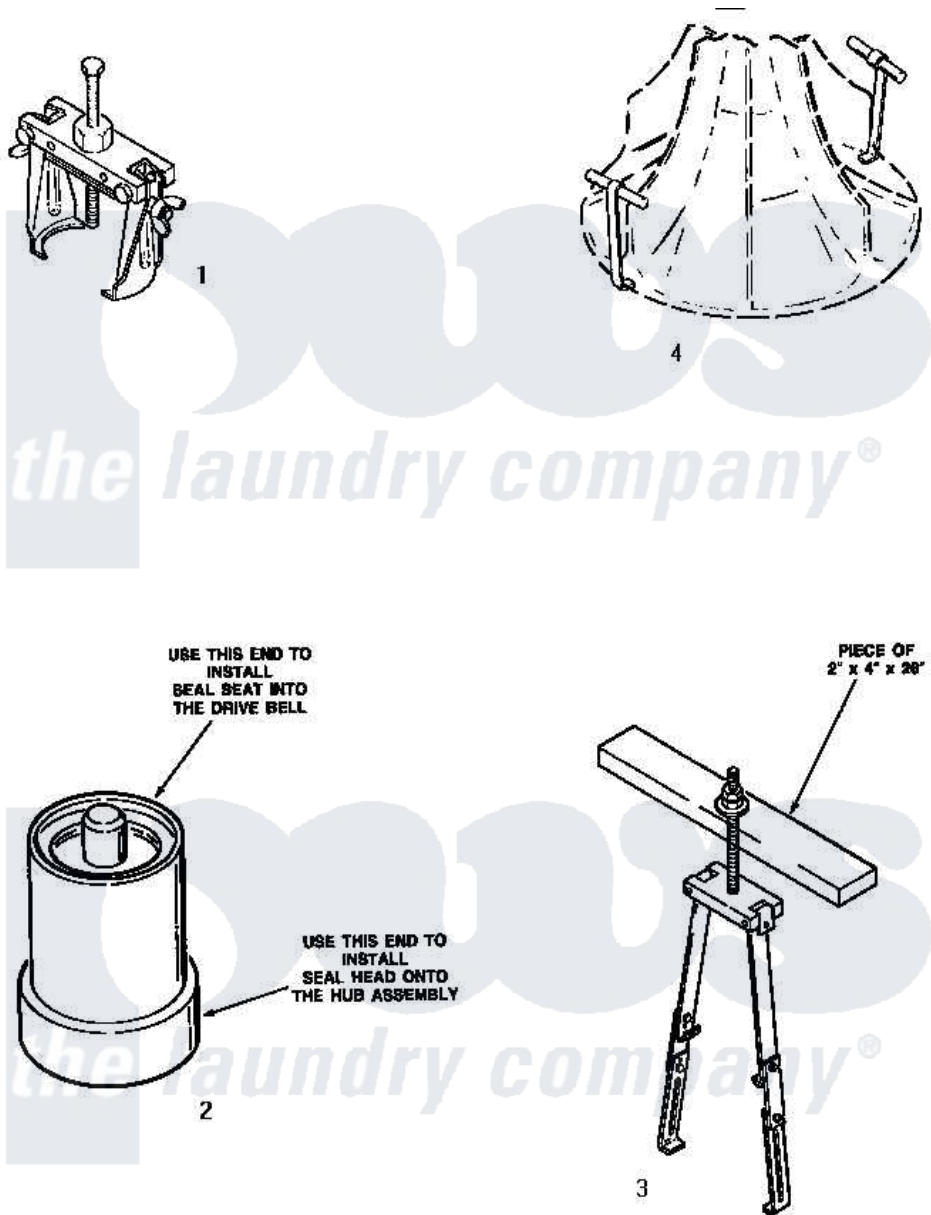

Amana AA9431 18 - SPECIAL TOOLS

Amana [Residential Amana AA9431 Washer Parts](#) Parts Diagram 18 - SPECIAL TOOLS
 Click on the part number to view part

Item	Original Part Number	Replaced By	Status	Part Description
1	253P4	294P4		Bell Tool
2	255P4		Not Available	TOOL,SEAL INSTALLING
3	256P4P		Not Available	ASSY,AGITATOR PULLER xREPLACE
4	254P4P			Agitator Hooks