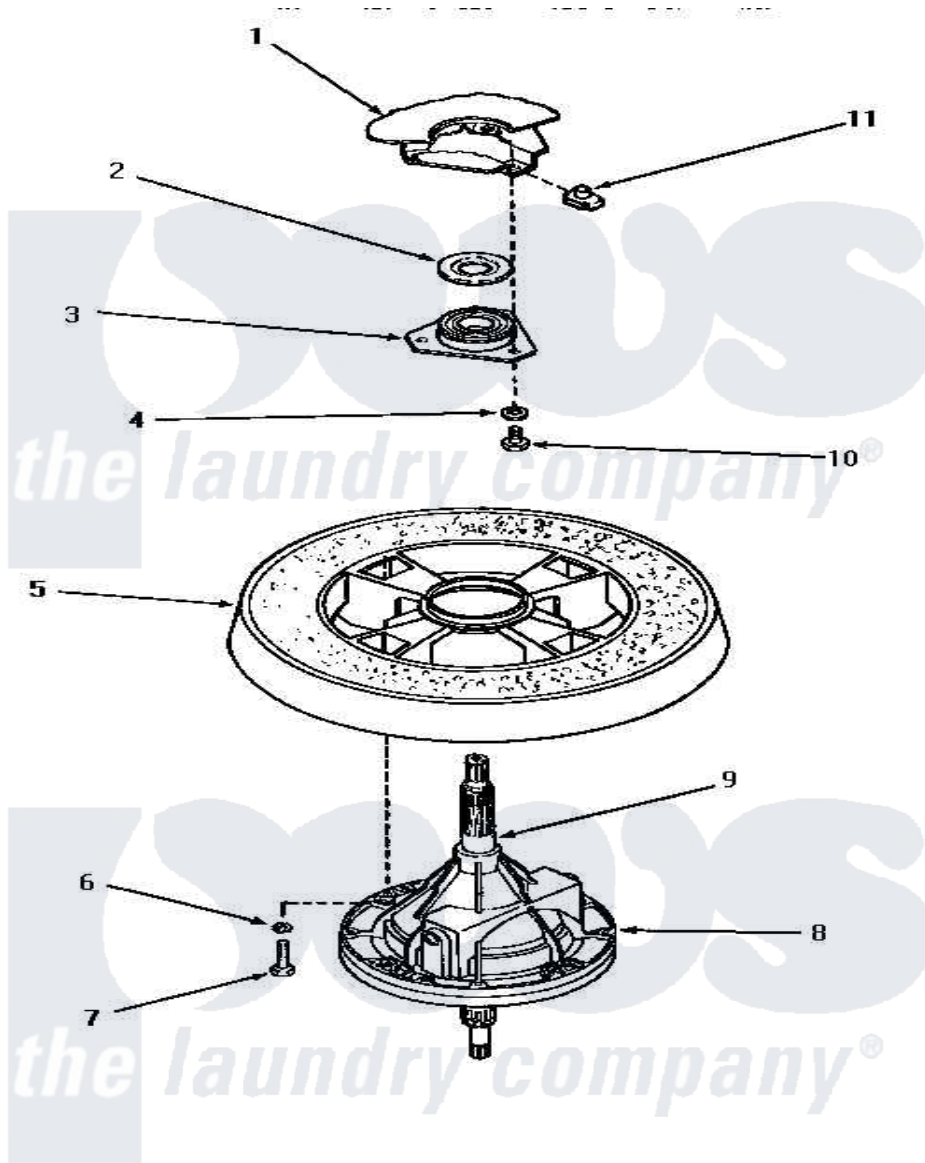

Amana AA9431 19 - TRANSMISSION ASSY & BALANCE RING

TRANSMISSION ASSEMBLY AND BALANCE RING

Amana Residential Amana AA9431 Washer Parts Parts Diagram 19 - TRANSMISSION ASSY & BALANCE RING
 Click on the part number to view part

Item	Original Part Number	Replaced By	Status	Part Description
1	Y00000000		Not Available	SEE NOTE OUTER TUB
2	27187			Flinger
3	27182	40004201P		Main Bearing Assembly
4	04366			Lockwasher, 5/16intshkp
5	27143		Not Available	BALANCE RING
6	02431			Lockwasher, 1/4 Ext Shk
7	27200		Not Available	CAP SCREW
8	33227	33227P		Assembly- Tran
9	27604P			Never-Seeze 1 Oz Tube
10	01355		Not Available	SCREW
11	27222			Nut, Retainer 5/16-18