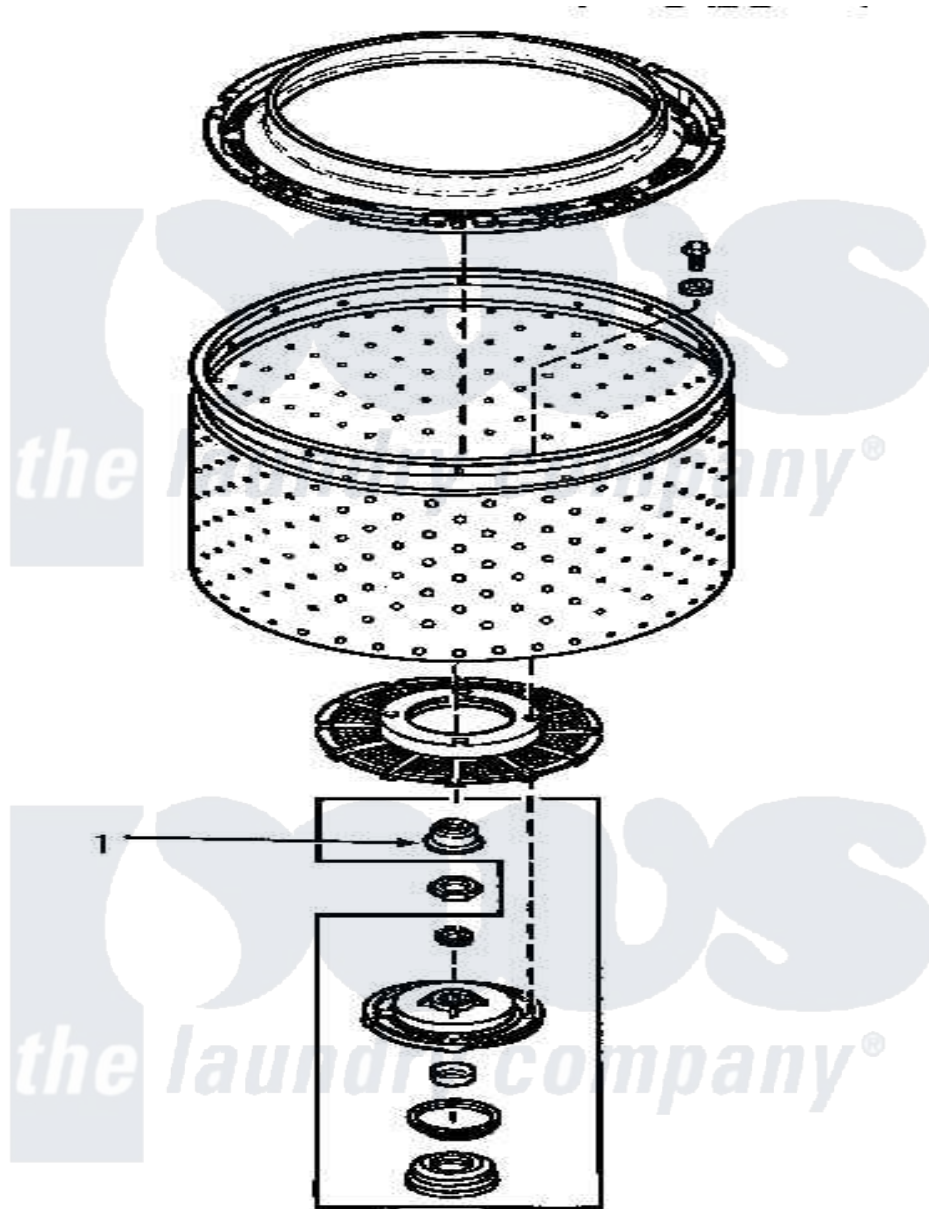

Amana AA9431 20 - TRANSMISSION TUBE SEAL (CHANGE)

Amana Residential Amana AA9431 Washer Parts Parts Diagram 20 - TRANSMISSION TUBE SEAL (CHANGE)
Click on the part number to view part

| Item | Original Part Number | Replaced By | Status | Part Description |
|------|----------------------|--------------------------|--------|--------------------------|
| 1 | 34184 | R9900189 | | Kit, Drive Bell And Seal |