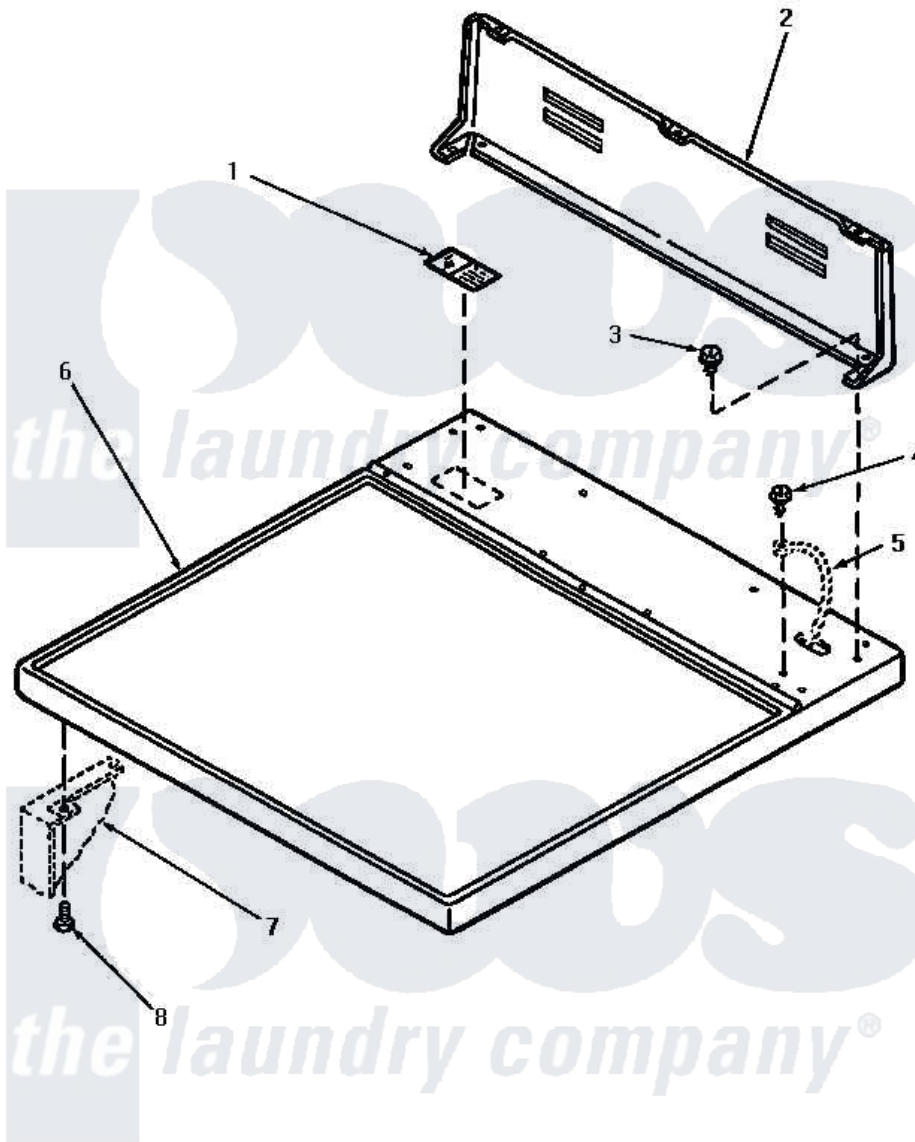

Amana AE3213 01 - CABINET TOP & CONTROL HOOD REAR PANEL

CABINET TOP AND CONTROL HOOD REAR PANEL

Amana [Residential Amana AE3213 Washer Parts](#) Parts Diagram 01 - CABINET TOP & CONTROL HOOD REAR PANEL
 Click on the part number to view part

Item	Original Part Number	Replaced By	Status	Part Description
1	24903		Not Available	STICKER,DISCONNECT POW
2	59970		Not Available	CONTROL HOOD, REAR PANEL
3	23962	W10116760		Screw
4	20530			Screw, 10-24 x 3/8 Hex
5	Y00000000		Not Available	SEE NOTE GROUND WIRE, GREEN
6	60815H		Not Available	ASSY, TOP PANEL-DOMESTI
"	60815L		Not Available	CABINET TOP, ALMOND
"	60815W		Not Available	ASSY, TOP & CARTON
7	Y00000000		Not Available	SEE NOTE CABINET
8	33562	27001200		Screw