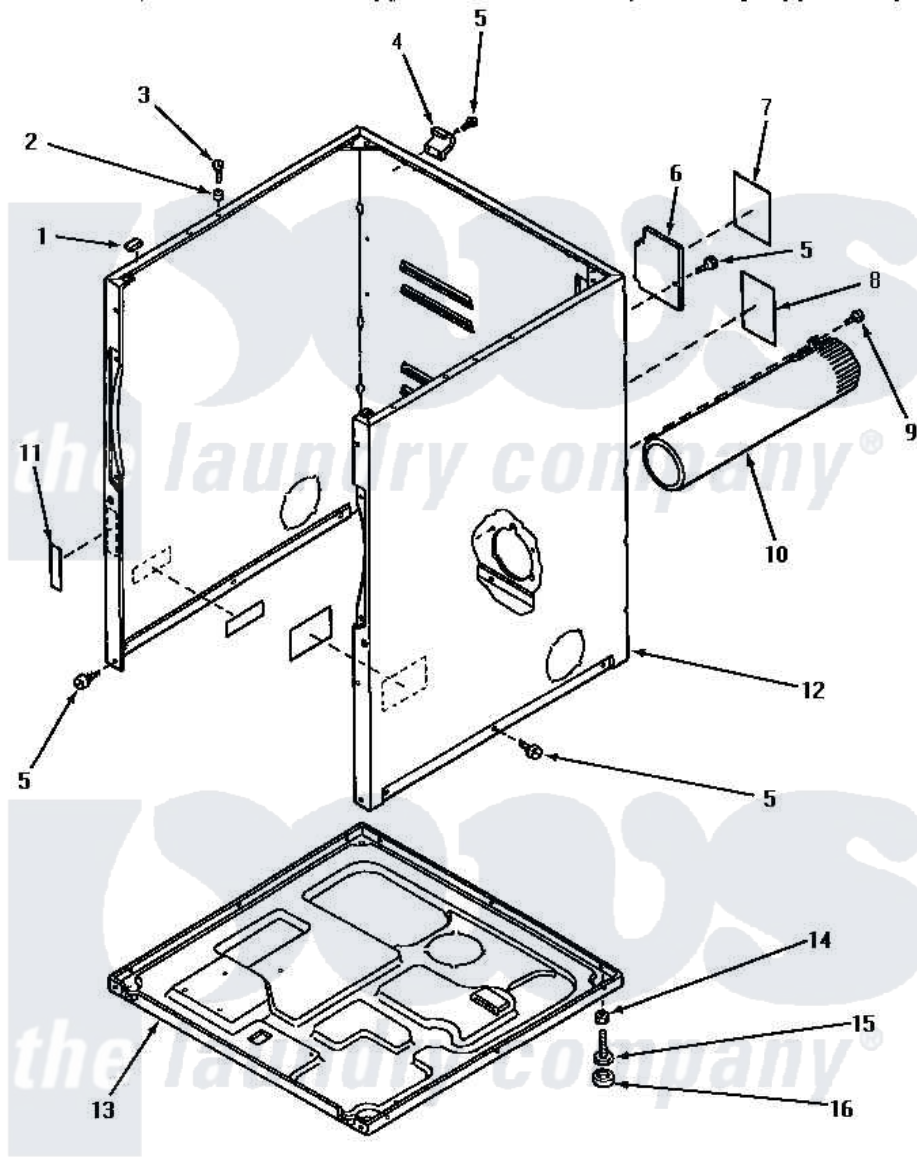

Amana AE3213 02 - CABINET, EXHAUST DUCT & BASE

CABINET, EXHAUST DUCT AND BASE

Amana [Residential Amana AE3213 Washer Parts](#) Parts Diagram 02 - CABINET, EXHAUST DUCT & BASE

[Click on the part number to view part](#)

Item	Original Part Number	Replaced By	Status	Part Description
1	Y56128			Pad, Bumper
2	56079	505187		Locator, Panel
3	32671	Y014874		Screw, Idler Arm And Sleeve
4	60826		Not Available	HINGE, TOP
5	33562	27001200		Screw
6	60821			Access Cover
7	61206		Not Available	STICKER,NOTICE INSTALL
8	58866		Not Available	STICKER,WARNING-GROUND
9	Y33561	489464		Screw
10	56118		Not Available	ASSY, EXHAUST DUCT
11	24903		Not Available	STICKER,DISCONNECT POW
12	60813PH		Not Available	CABINET, HARVEST GOLD
"	60813PW		Not Available	CABINET, WHITE
"	60813PL		Not Available	CABINET, ALMOND
13	60811			Assembly, Base-Complete

14	20274	62739	Nut, Lock
15	Y52696	Y305086	Adjustable Leg And Nut
16	70282	Y314137	Foot, Rubber