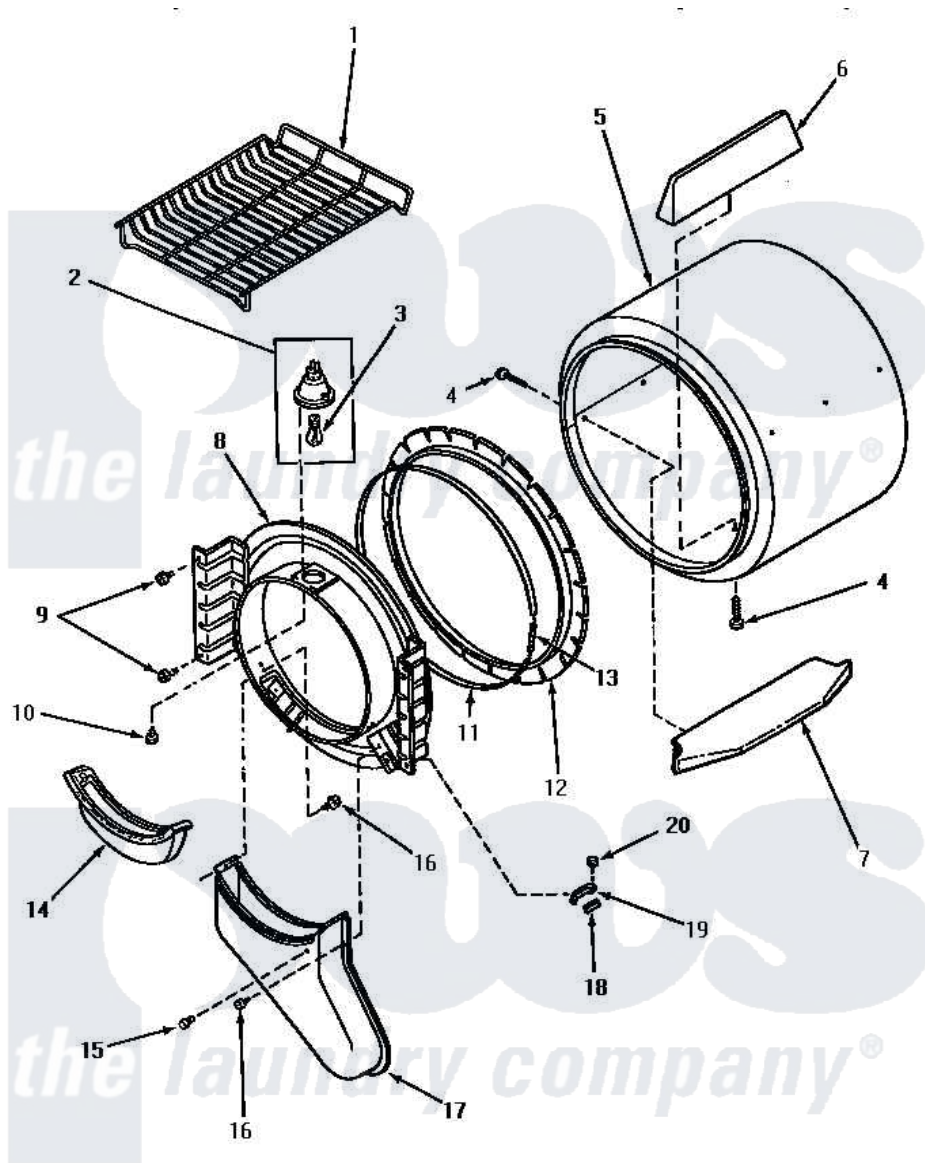

# Amana AE3213 03 - FR BLKHD, AIR DUCT, FELT SEAL & CYLINDER

## FRONT BULKHEAD, AIR DUCT, FELT SEAL AND CYLINDER

Amana [Residential Amana AE3213 Washer Parts](#) Parts Diagram 03 - FR BLKHD, AIR DUCT, FELT SEAL & CYLINDER

[Click on the part number to view part](#)

18 [58049](#)

Pad, Thin

19 [61448](#)

Glide, Cylinder-Rulon F

20 23962

[W10116760](#)

Screw