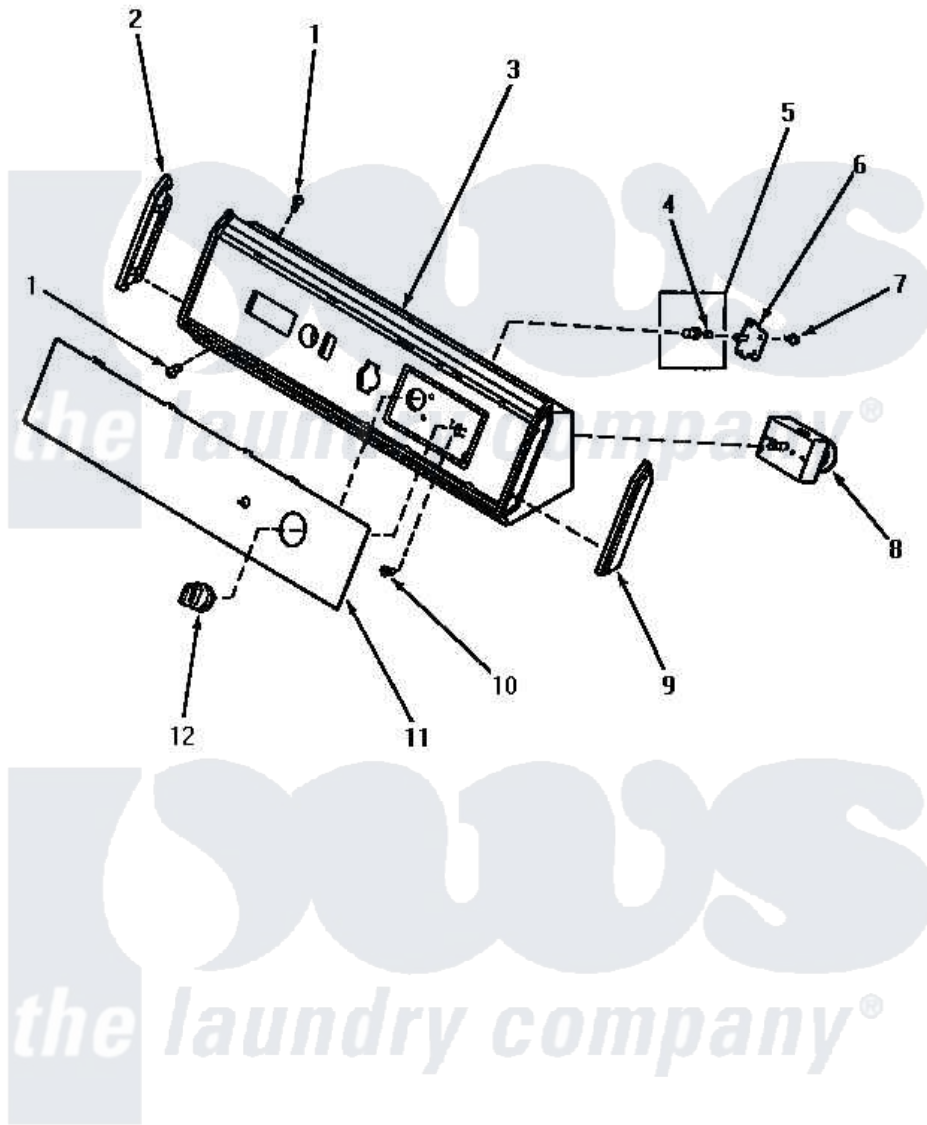

Amana AE3213 04 - GRAPHIC PANEL, CONTROL HOOD & CONTROLS

GRAPHIC PANEL, CONTROL HOOD AND CONTROLS

Amana [Residential Amana AE3213 Washer Parts](#) Parts Diagram 04 - GRAPHIC PANEL, CONTROL HOOD & CONTROLS

[Click on the part number to view part](#)

Item	Original Part Number	Replaced By	Status	Part Description
"	NOTE:		Not Available	IF DRYER IS INSTALLED IN A MANUFACTURED (MOBILE) HOME, OR IF LOCAL CODES DO NOT PERMIT GROUNDING THROUGH THE NEUTRAL, THIS WIRE WILL NOT BE ON THE DRYER. SEE I
1	31752		Not Available	SCREW, No.8ABX3/4 POZIDRI
2	32343		Not Available	INSERT, CONTROL HOOD-L.
3	59937		Not Available	ASSY, HOOD MTG
4	10519		Not Available	RETAINER
5	59788		Not Available	ASSY, PUSH-TO-START BUT
6	59449		Not Available	SWITCH, PUSH-TO-START
7	23962	W10116760		Screw
8	59418			Timer, 2 Cycle
9	32342			Insert, Control Hood-R.
10	V50816	00767		Screw, 8A X 3/8 HeX Washer

11	60306	Not Available	PANEL,GRAPHIC
----	-------	---------------	---------------

12	59791		Assembly, Timer Knob And Skir
----	-----------------------	--	-------------------------------