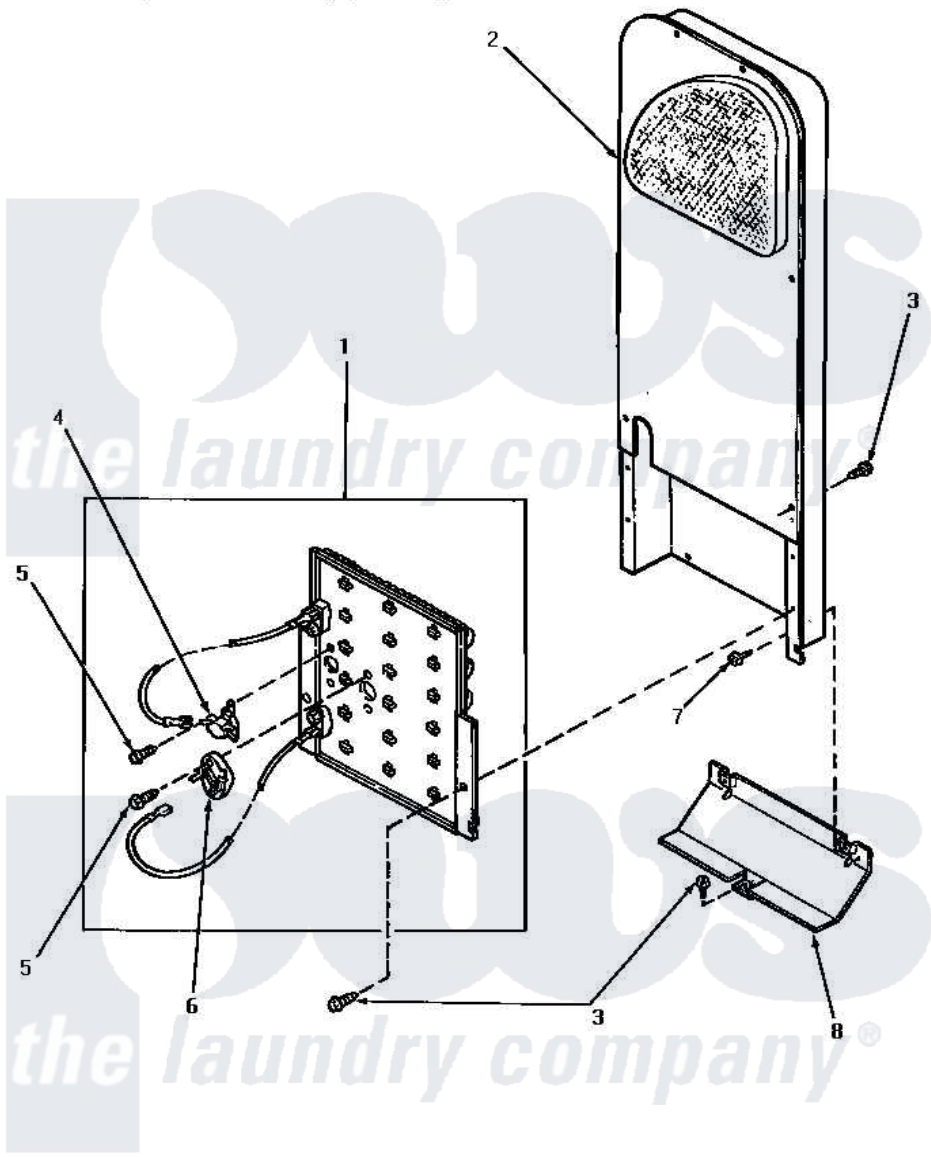

Amana AE3213 05 - HEATER BOX (STARTING SN S6271976XG)

**HEATER BOX
(Electric Models starting Serial No. S6271976XG)**

Amana [Residential Amana AE3213 Washer Parts](#) Parts Diagram 05 - HEATER BOX (STARTING SN S6271976XG)

[Click on the part number to view part](#)

Item	Original Part Number	Replaced By	Status	Part Description
1	61928			Heater Assembly 208V
"	61927			Heater Assembly
2	61161P	503605		Assembly, Heater Duct
3	33562	27001200		Screw
4	62461			Limit Thermostat
5	23222	3177991		Screw
6	490P3	R9900489		Thermistor-Fix
7	51780	3390631		Screw, 10-16 X 3/8
8	60952		Not Available	SHIELD,HEAT DUCT