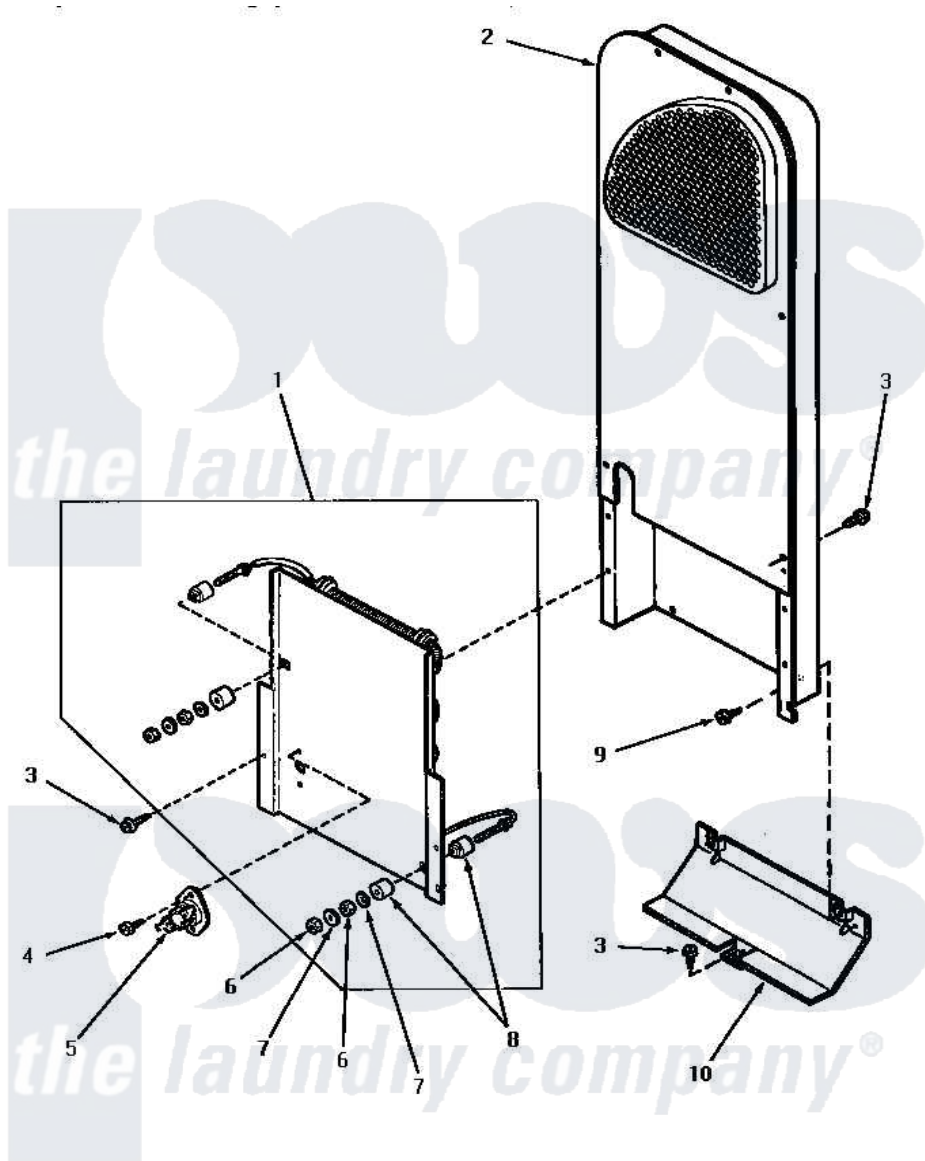

Amana AE3213 06 - HEATER BOX (THRU SN S6271975XG)

HEATER BOX (Electric Models through Serial No. S6271975XG)

Amana [Residential Amana AE3213 Washer Parts](#) Parts Diagram 06 - HEATER BOX (THRU SN S6271975XG)
Click on the part number to view part

| Item | Original Part Number | Replaced By | Status | Part Description |
|------|-----------------------|--------------------------|---------------|-----------------------|
| 1 | 61928 | | | Heater Assembly 208V |
| " | 61927 | | | Heater Assembly |
| 2 | 61161P | 503605 | | Assembly, Heater Duct |
| 3 | 33562 | 27001200 | | Screw |
| 4 | 23222 | 3177991 | | Screw |
| 5 | 56082 | | | Thermostat, Limit |
| 6 | Q6163 | | Not Available | NUT |
| 7 | 56552 | | Not Available | LOCKWASHER |
| 8 | 57408 | | | Insulator |
| 9 | 51780 | 3390631 | | Screw, 10-16 X 3/8 |
| 10 | 60952 | | Not Available | SHIELD,HEAT DUCT |