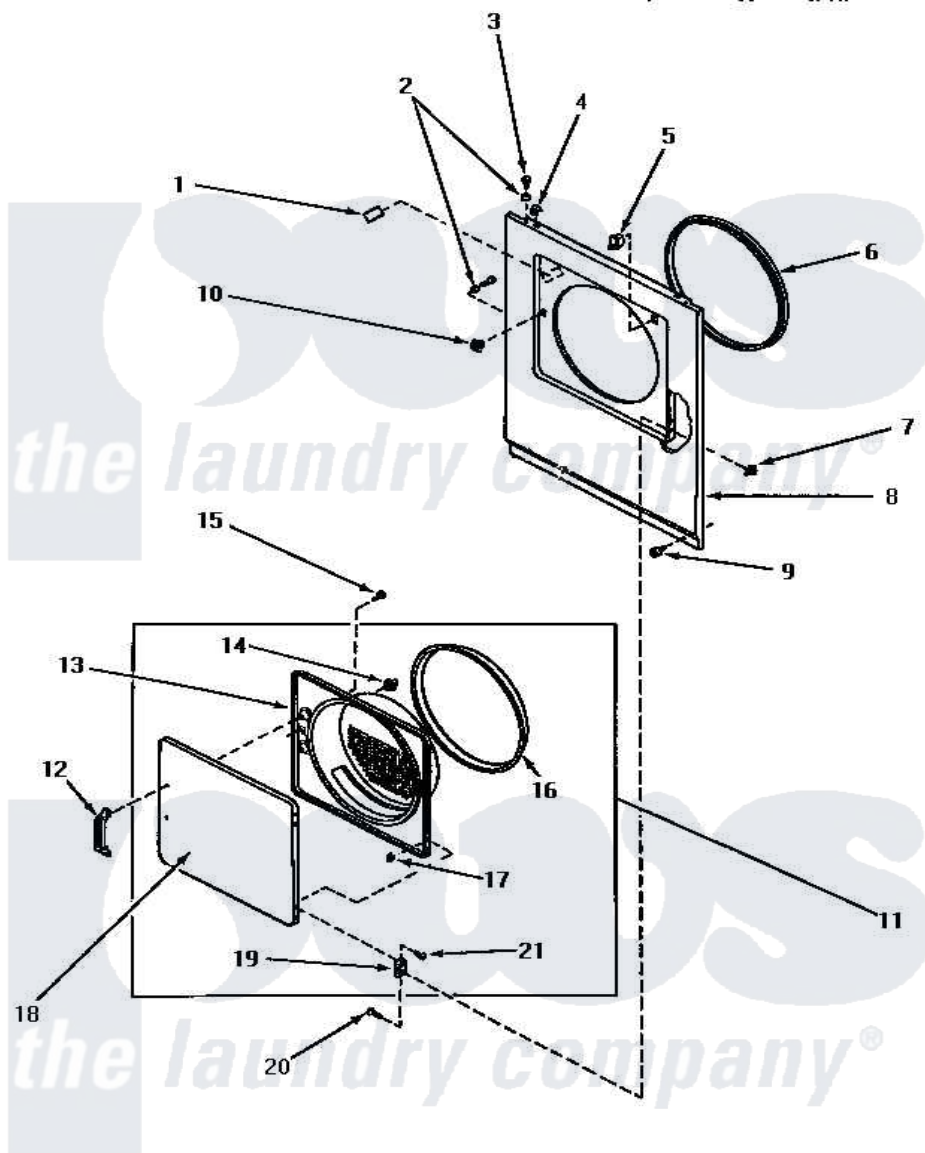

# Amana AE3213 07 - LOADING DOOR, FRONT PANELS & ACCESS DOOR

## LOADING DOOR, FRONT PANELS AND ACCESS DOOR

Amana [Residential Amana AE3213 Washer Parts](#) Parts Diagram 07 - LOADING DOOR, FRONT PANELS & ACCESS DOOR

Click on the part number to view part

Item	Original Part Number	Replaced By	Status	Part Description
1	<a href="#">58854</a>			Repl By 500281
2	56079	<a href="#">505187</a>		Locator, Panel
3	32671	<a href="#">Y014874</a>		Screw, Idler Arm And Sleeve
4	28835	<a href="#">22001650</a>		Fastener, Spring
5	57012	<a href="#">W10169313</a>		Switch-Dor
6	<a href="#">Y61380</a>			Seal, Front Panel
7	51236	<a href="#">488130</a>		Nut
8	62420W		Not Available	FRONT PANEL, WHITE
"	62420L	<a href="#">62420LP</a>		Assembly
"	62420H		Not Available	FRONT PANEL, HARVEST GOLD
9	58637	<a href="#">27001200</a>		Screw
10	54660	<a href="#">LA-1003</a>		Door Catch Kit
11	62151L		Not Available	ASSY,DOOR
"	62151W		Not Available	ASSY,DOOR
"	62151H		Not Available	ASSY,DOOR

12	54068P	<a href="#">61925</a>		Pull Door Commercial Black
13	62152H		Not Available	INNER DOOR PANEL, HARVEST GOLD
"	62152L	<a href="#">62152P</a>		Liner
"	62152W		Not Available	LINER,DOOR
14	54661	<a href="#">LA-1003</a>		Door Catch Kit
15	Y33561	<a href="#">489464</a>		Screw
16	61379	<a href="#">61379P</a>		Door Seal
17	<a href="#">23407</a>			Nut, Speed-8A Tinn C15
18	62153L		Not Available	DOOR
"	<a href="#">62153H</a>			Door
"	62153W		Not Available	PANEL OUTER DOOR
19	<a href="#">56045</a>			Hinge
20	<a href="#">22649</a>			Screw, 8-32 X 13/32 FI
21	52864	<a href="#">500226</a>		Screw, 8b-16 x 5/8 Tap