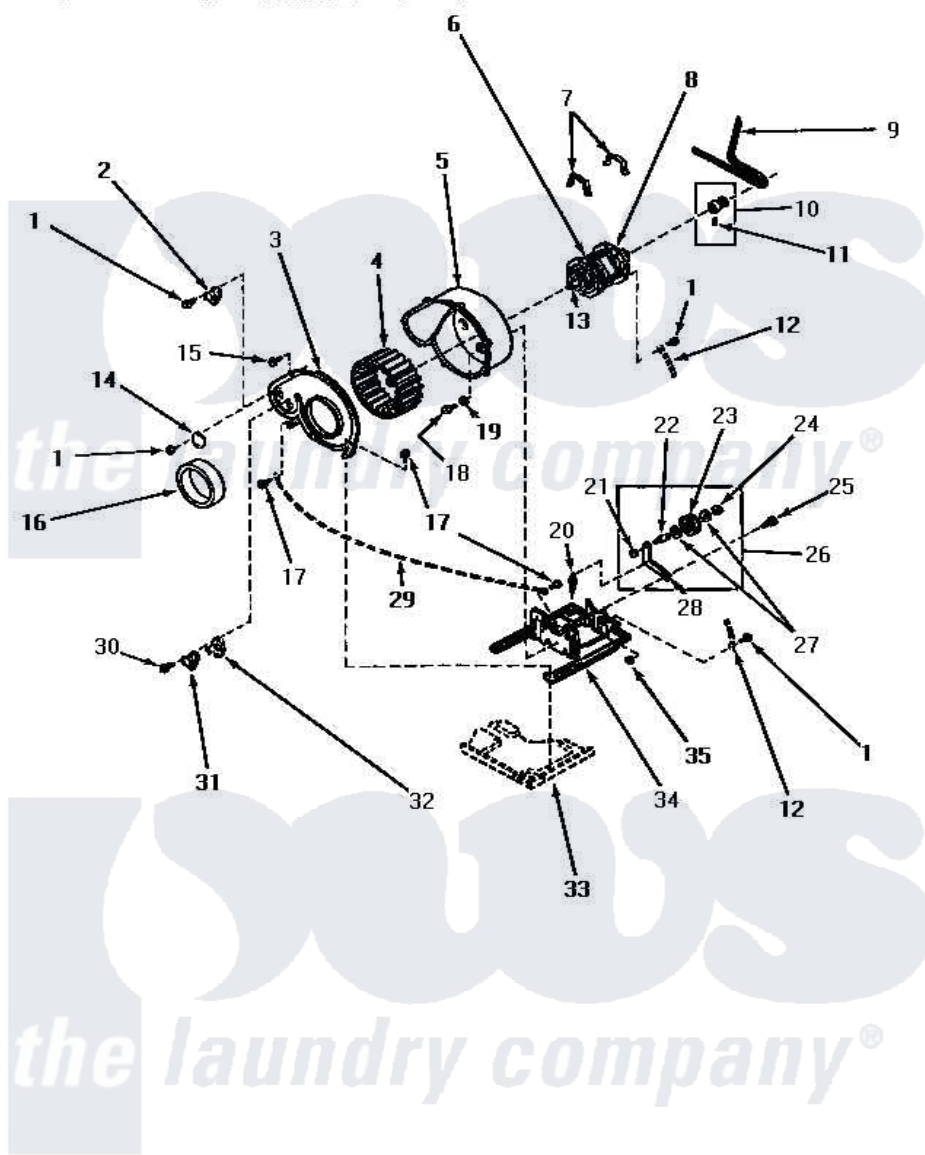

Amana AE3213 08 - MOTOR, EXHAUST FAN & BELT

MOTOR, EXHAUST FAN AND BELT

Amana [Residential Amana AE3213 Washer Parts](#) Parts Diagram 08 - MOTOR, EXHAUST FAN & BELT
 Click on the part number to view part

Item	Original Part Number	Replaced By	Status	Part Description
1	23222	3177991		Screw
2	56440	56410		Thermostat
3	60938P		Not Available	COVER,BLOWER HOUSING
4	56000	510139P		Assembly Blower Fan Package
5	56020			Housing, Blower
6	Y58044	915P3		Motor-Drve
7	Y58047	660658		Clamp, Motor Mounting 343481 685441
8	59895		Not Available	MOTOR SWITCH, INTERNAL MOUNTED
"	53226		Not Available	SWITCH,MOTOR
"	53249		Not Available	SWITCH
9	59174	40111201		Belt, Cylinder
10	59173		Not Available	MOTOR PULLEY ASSEMBLY
11	52906		Not Available	SETSCREW
12	Y00000000		Not Available	SEE NOTE GROUND WIRE, GREEN

13	27604P		Never-Seeze 1 Oz Tube
14	61203	Not Available	COVER PLATE
15	23962	W10116760	Screw
16	56065	Not Available	SEAL
17	51780	3390631	Screw, 10-16 X 3/8
18	33562	27001200	Screw
19	20492	M0270504	Washer
20	56076		Spring, Idler
21	56156	358160	Nut
22	56461		Shaft
23	Y54414		Assembly, Wheel And Bearing
24	23748		Ring, Retaining
25	56587	Not Available	SCREW, 1/4-20 HEX HD SH
26	Y56170	56170P	Assembly- Idle
27	52549		Washer, 501 ID X3/4 Odx
28	56057	Not Available	LEVER, IDLER
29	Y00000000	Not Available	SEE NOTE GROUND WIRE, GREEN -- (THROUGH SERIAL NO. S6181365XA)
30	23222	3177991	Screw
31	56440	56410	Thermostat
33	Y00000000	Not Available	SEE NOTE BASE
34	Y60816	503613	Mount, Motor
35	52566	27001225	Nut, Jam Mid Lock 1/4-20