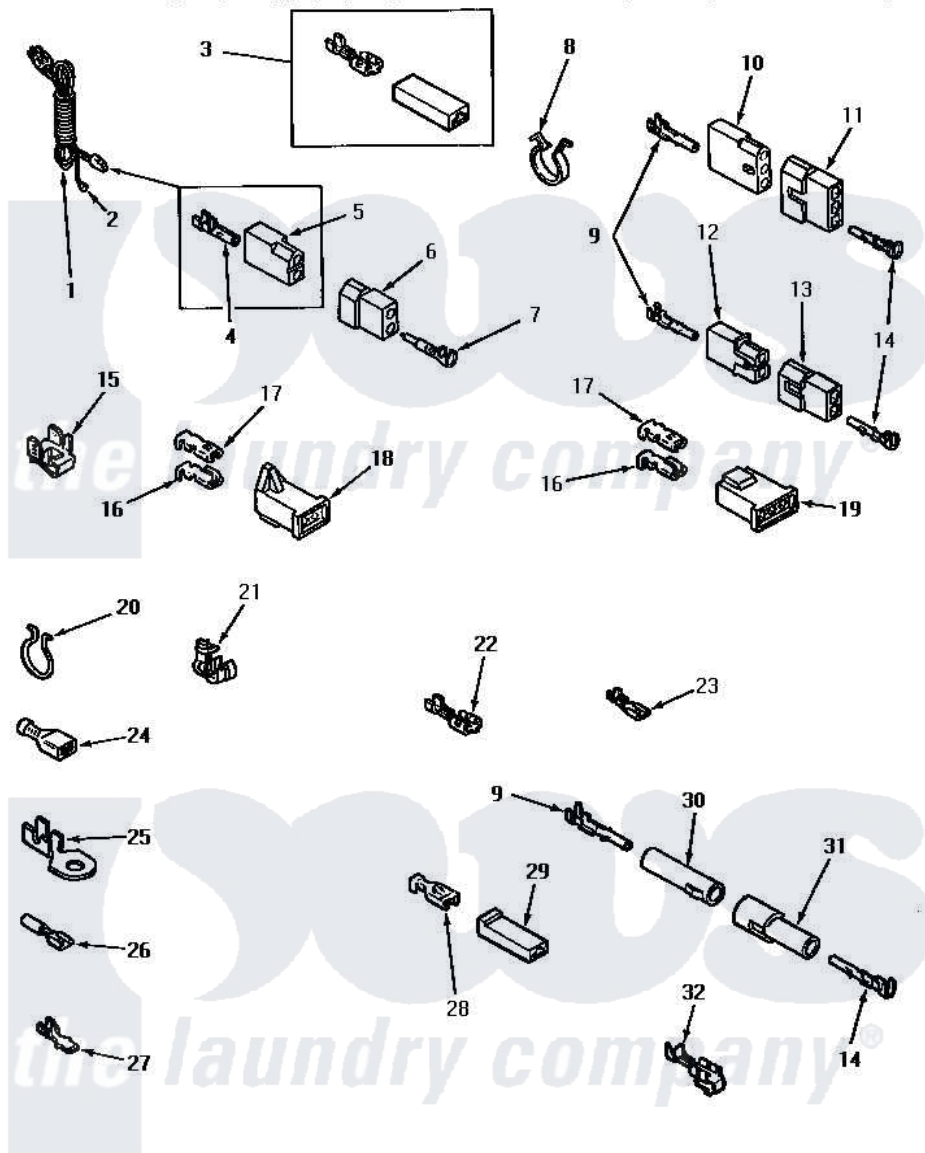

Amana AE3213 09 - POWER CORD & TERMINALS

POWER CORD AND TERMINALS

Amana [Residential Amana AE3213 Washer Parts](#) Parts Diagram 09 - POWER CORD & TERMINALS

[Click on the part number to view part](#)

Item	Original Part Number	Replaced By	Status	Part Description
1	Y56222	27001142		Cord, Power
2	Y00000000		Not Available	SEE NOTE GROUND WIRE, GREEN
3	Y00237			Terminal-Female 1/4 ((1) 12 GAUGE Wire Or(2) 18 GA
4	00130			Terminal, Pin-1/8 Femal
5	56265			Receptacle, 2 Circuit
6	56266			Plug
7	Y00127			Terminal, Pin-1/8 Male
8	61510	504034		Clip, Wire
9	Y00117	5011-XX		093 Female Socket
10	23039	697780		Receptacle,
11	23040			Plug-3 Circuit
12	56451			Receptacle, 2 Circuit
13	56448			Terminal Block Plug
14	Y00116			Terminal, Pin-Male
15	Y00161	B5733302		Clip, Ground

16	Y00190		Connector-Receptacle
17	Y00189		Terminal, Spade
18	58799		Connector-2 Circuit
19	58800	Not Available	CONNECTOR-3 CIRCUIT (3 CIRCUIT CONNECTOR)
20	51291		Clip, Wire
21	21903	211881	Grommet, Cord Part Not Used- Gas Models Only
22	Y00121	Not Available	SPADE TERMINAL(12 GAUGE) (1/4 INCH-(2) 18 GAUGE WIRES O
"	Y00119	Not Available	SPADE TERMINAL(18 GAUGE) (1/4 INCH-(1) 18 GAUGE WIRE)
"	Y00222	Not Available	TERMINAL,FEMALE-1/4 SP
23	Y00124		Spade Terminal (18 Gauge) (3/16 Inch-(1) 18 Gauge Wire-
"	Y00209		Spade Terminal (18 Gauge) (3/16 Inch-(2) 18 Gauge Wires-
"	00156	00156SRE	65br30/Fl
24	Y00163	285432	Terminal
"	Y00165		Insulated Spade Terminal
25	00110		No.10 18 Gauge Wire
"	Y00111		Ring Terminal No.10 No.10 18 Gauge Wires Or
26	Y00215		Barrel Insulated Spade
"	Y00214	Not Available	BARREL INSULATED SPADE(18 GAUG (1/4 INCH-18 GAUGE WIRE)
27	Y00138		Male Tab Terminal 18 Gauge Wire)
"	Y00139	Y00138	Male Tab Terminal 18 Gauge Wire)
28	Y00115		Lock In Spade Terminal (18 Gaug (1/4 Inch-(1) 18 Gauge Wire)
"	00122	Not Available	(1/4 INCH-(2) 18 GAUGE WIRES O
29	90789		Connector
30	26301		Receptacle, Molex
31	26302	Not Available	PLUG,1 CIRCUIT
32	Y00114		Spade Terminal