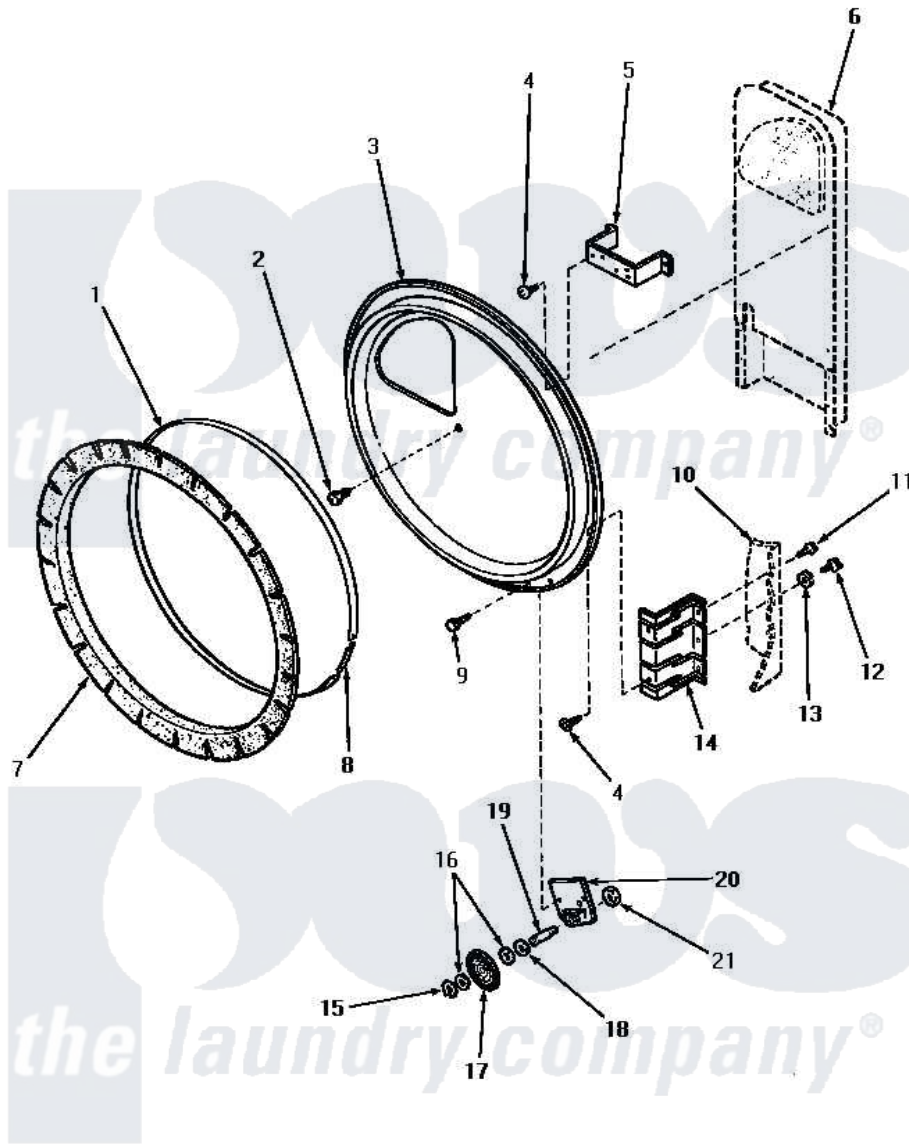

Amana AE3213 10 - REAR BLKHD, FELT SEAL & CYLINDER ROLLER

REAR BULKHEAD, FELT SEAL AND CYLINDER ROLLER

Amana [Residential Amana AE3213 Washer Parts](#) Parts Diagram 10 - REAR BLKHD, FELT SEAL & CYLINDER ROLLER

[Click on the part number to view part](#)

Item	Original Part Number	Replaced By	Status	Part Description
1	Y56090		Not Available	SEAL STRAP
2	Y33561	489464		Screw
3	61135P		Not Available	ASSY,REAR BULKHEAD
4	56078	M400664		SCrew Tap Trs Cr Rec 1016AB
5	60823P			Bracket, Terminal Block
6	Y00000000		Not Available	SEE NOTE HEAT DUCT
7	56088			Assembly, Seal
8	52310			Spring
9	51780	3390631		Screw, 10-16 X 3/8
10	Y00000000		Not Available	SEE NOTE CABINET
11	33562	27001200		Screw
12	52909			Screw, 10B-16 X 1/2 HeX
13	51474		Not Available	WASHER, 13/64IDX1/2ODX.
14	56055		Not Available	BRACKET,BULKHEAD-REAR
15	23748			Ring, Retaining

16	52549		Washer, 501 ID X3/4 Odx
17	56457	62649P	Roller- CY
18	23886		Not Available WASHER,.578IDX1.25ODX1
19	56461		Shaft
20	56042		Not Available BRACKET,CYLINDER ROLLER
21	56156	358160	Nut