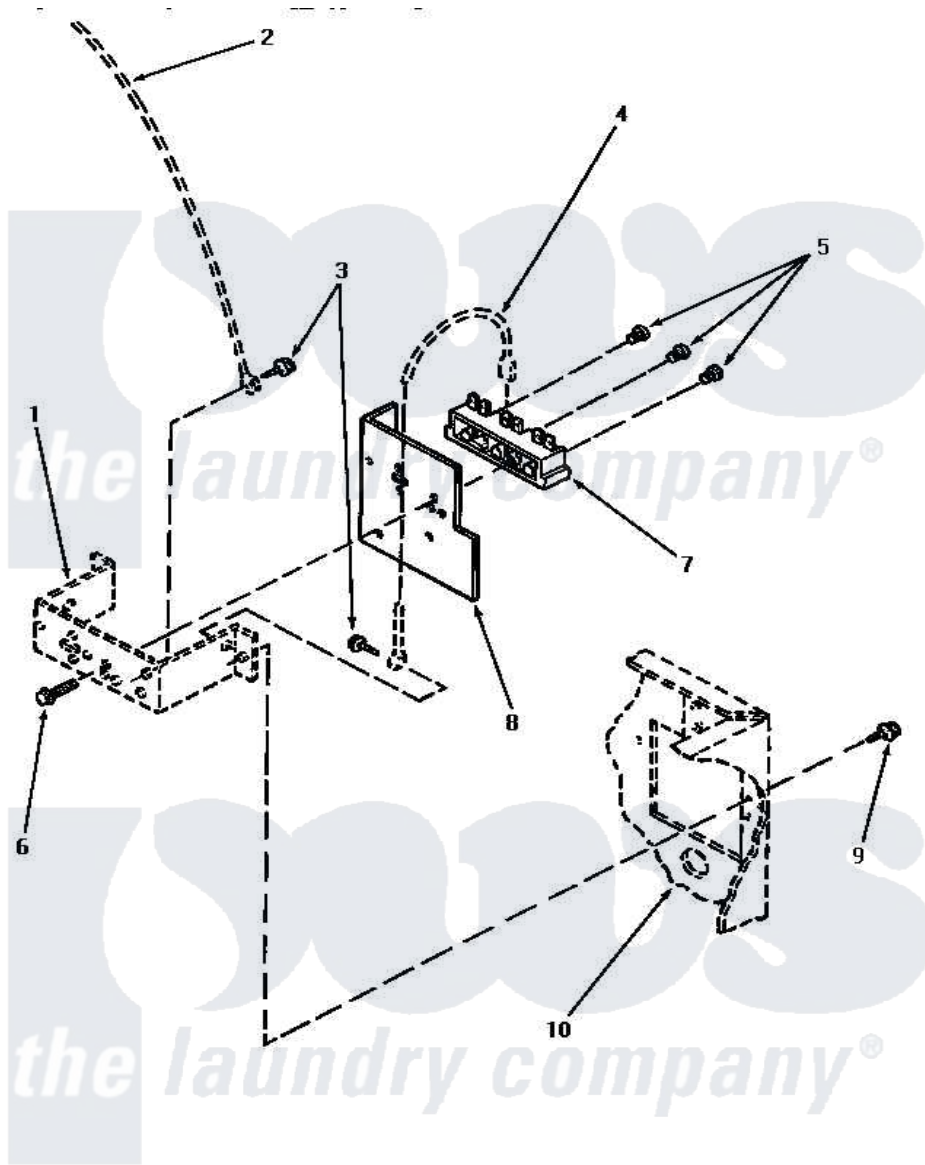

Amana AE3213 11 - TERMINAL BLOCK (STARTING SN S6271976XG)

TERMINAL BLOCK (Electric Models starting Serial No. S6271976XG)

Amana [Residential Amana AE3213 Washer Parts](#) Parts Diagram 11 - TERMINAL BLOCK (STARTING SN S6271976XG)
 Click on the part number to view part

| Item | Original Part Number | Replaced By | Status | Part Description |
|------|-----------------------|--------------------------|---------------|---|
| 1 | Y00000000 | | Not Available | SEE NOTE TERMINAL BLOCK BRACKET |
| 2 | Y00000000 | | Not Available | SEE NOTE GROUND WIRE, GREEN |
| 3 | 20530 | | | Screw, 10-24 x 3/8 Hex |
| 4 | Y00000000 | | Not Available | SEE NOTE GROUND WIRE, GREEN -- (SEE NOTE) |
| 5 | Y61199 | 3400094 | | Screw, 10-32 X 3/8 |
| 6 | Y61200 | 501285 | | Screw, No.12 X 9/16-Pla |
| 7 | 61923P | 61923 | | Block, Terminal |
| 8 | 56087 | | | Shield, Terminal Block |
| 9 | 33562 | 27001200 | | Screw |
| 10 | Y00000000 | | Not Available | SEE NOTE CABINET |