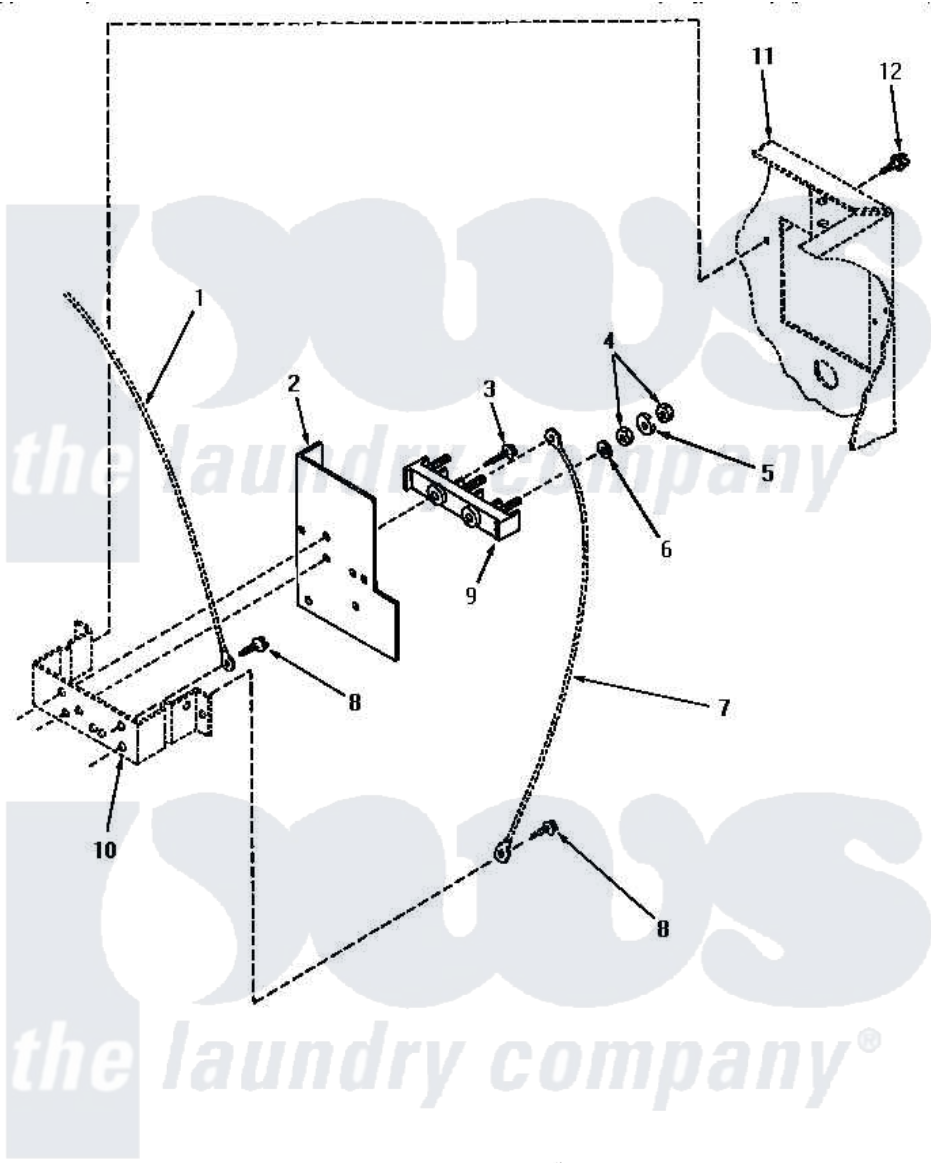

# Amana AE3213 12 - TERMINAL BLOCK (THRU SN S6271975XG)

## TERMINAL BLOCK (Electric Models through Serial No. S6271975XG)

Amana [Residential Amana AE3213 Washer Parts](#) Parts Diagram 12 - TERMINAL BLOCK (THRU SN S6271975XG)  
 Click on the part number to view part

Item	Original Part Number	Replaced By	Status	Part Description
1	Y00000000		Not Available	SEE NOTE GROUND WIRE, GREEN
2	<a href="#">56087</a>			Shield, Terminal Block
3	Q6535		Not Available	SCREW, 10B-16 X 3/4 ROU
4	Q6163		Not Available	NUT
5	51474		Not Available	WASHER, 13/64IDX1/2ODX.
6	56552		Not Available	LOCKWASHER
7	Y00000000		Not Available	SEE NOTE GROUND WIRE, GREEN -- (SEE NOTE)
8	<a href="#">20530</a>			Screw, 10-24 x 3/8 Hex
9	58555		Not Available	TERMINAL BLOCK
10	Y00000000		Not Available	SEE NOTE TERMINAL BLOCK BRACKET
11	Y00000000		Not Available	SEE NOTE CABINET
12	33562	<a href="#">27001200</a>		Screw