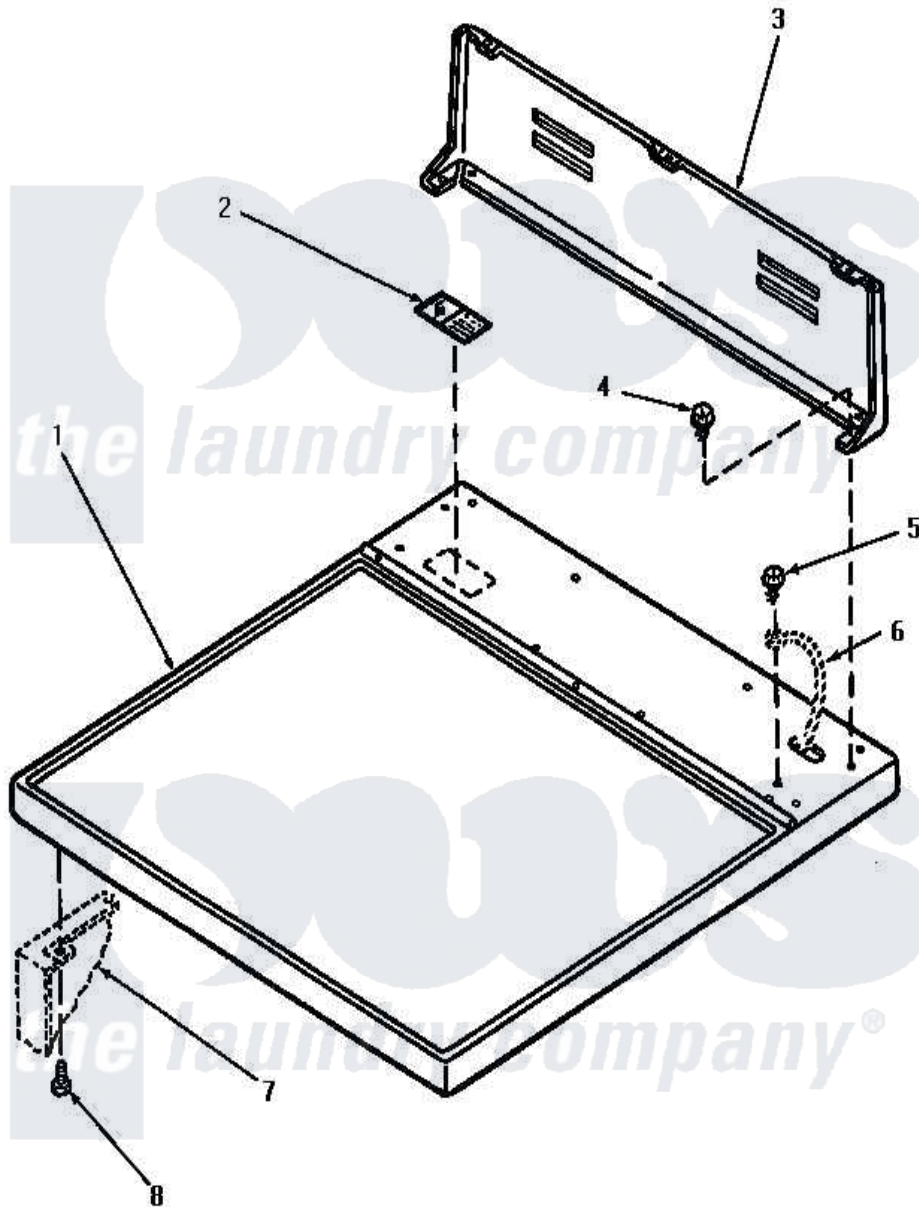

# Amana AE3413 01 - CABINET TOP AND CONTROL HOOD REAR PANEL

Amana Residential Amana AE3413 Dryer Parts Diagram 01 - CABINET TOP AND CONTROL HOOD REAR PANEL

[Click on the part number to view part](#)

Item	Original Part Number	Replaced By	Status	Part Description
1	60815H		Not Available	ASSY, TOP PANEL-DOMESTI
"	60815L		Not Available	CABINET TOP, ALMOND
"	60815W		Not Available	ASSY, TOP & CARTON
2	24903		Not Available	STICKER, DISCONNECT POW
3	59970		Not Available	CONTROL HOOD, REAR PANEL
4	23962	<a href="#">W10116760</a>		Screw
5	<a href="#">20530</a>			Screw, 10-24 x 3/8 Hex
6	Y00000000		Not Available	SEE NOTE GROUND WIRE, GREEN
7	Y00000000		Not Available	SEE NOTE CABINET -- (SEE PAGE 9, KEY 10)
8	25723	<a href="#">27001200</a>		Screw