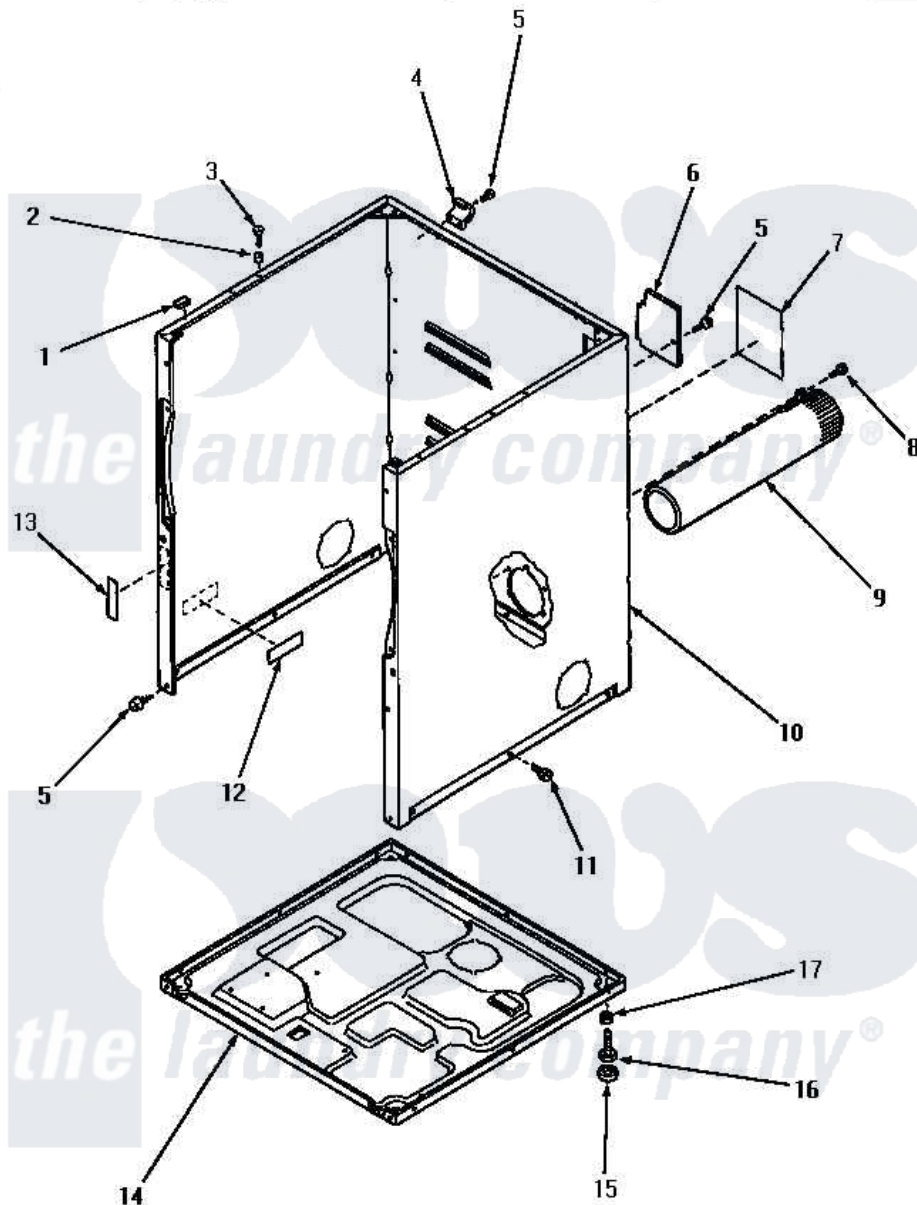

Amana AE3413 02 - CABINET, EXHAUST DUCT AND BASE

Amana [Residential Amana AE3413 Dryer Parts](#) Parts Diagram 02 - CABINET, EXHAUST DUCT AND BASE
 Click on the part number to view part

Item	Original Part Number	Replaced By	Status	Part Description
1	Y56128			Pad, Bumper
2	56079	505187		Locator, Panel
3	32671	Y014874		Screw, Idler Arm And Sleeve
4	60826		Not Available	HINGE, TOP
5	25723	27001200		Screw
6	60821			Access Cover
7	58592		Not Available	STICKER,INSTRUCTION
8	56392		Not Available	SCREW,8-18 X 3/8 TAPPI
9	56118		Not Available	ASSY, EXHAUST DUCT
10	60813LP			Xxxassy, Dryer Cabinet
"	60813WP		Not Available	xxxASSY,DRYER CABINET
"	60813HP		Not Available	ASSY,DRYER CABINET
11	56264	27001200		Screw
12	61294		Not Available	(ELECTRIC MODELS)
13	24903		Not Available	STICKER,DISCONNECT POW
14	60811			Assembly, Base-Complete

15	70282	Y314137	Foot, Rubber
16	Y52696	Y305086	Adjustable Leg And Nut
17	20274	62739	Nut, Lock