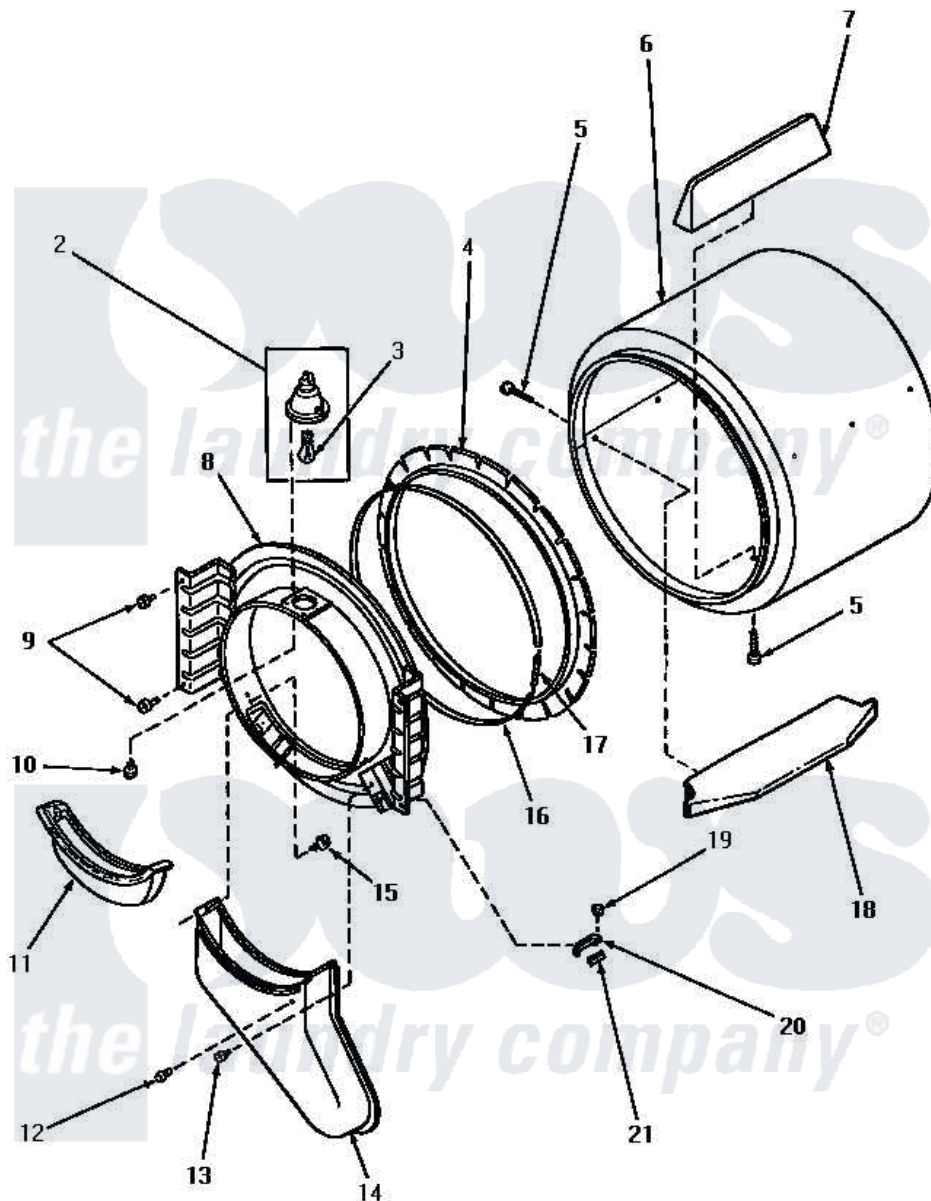

Amana AE3413 04 - FR BLKHD, AIR DUCT, FELT SEAL & CYLINDER

Amana Residential Amana AE3413 Dryer Parts Parts Diagram 04 - FR BLKHD, AIR DUCT, FELT SEAL & CYLINDER
 Click on the part number to view part

Item	Original Part Number	Replaced By	Status	Part Description
2	60953P		Not Available	CYLINDER LIGHT ASSEMBLY
3	Y60954	67001316		Bulb, Light
4	56088			Assembly, Seal
5	56131		Not Available	SCREW,10BT X 1 TAPPING
6	61073P		Not Available	ASSY,CYLINDER-WHITE
7	Y61399		Not Available	BAFFLE,CYLINDER-SHORT-
8	62160W		Not Available	ASSY,BULKHEAD & GLIDE FRT
"	62142W		Not Available	ASSY,BULKHEAD-FRONT-SV
9	25723	27001200		Screw
10	31260			Screw, No.8 X 3/8 Ind H
11	61376P			Filter, Lint-White W/Inst.
12	56938		Not Available	BUMPER
13	56392		Not Available	SCREW,8-18 X 3/8 TAPPI
14	60786			Assembly, Air Duct-Front
15	23628	489464		Screw

16	Y56090	Not Available	SEAL STRAP
17	52310		Spring
18	Y61027	Not Available	BAFFLE,CYLINDER-EXTEND
19	23962	W10116760	Screw
20	61448		Glide, Cylinder-Rulon F
21	58049		Pad, Thin