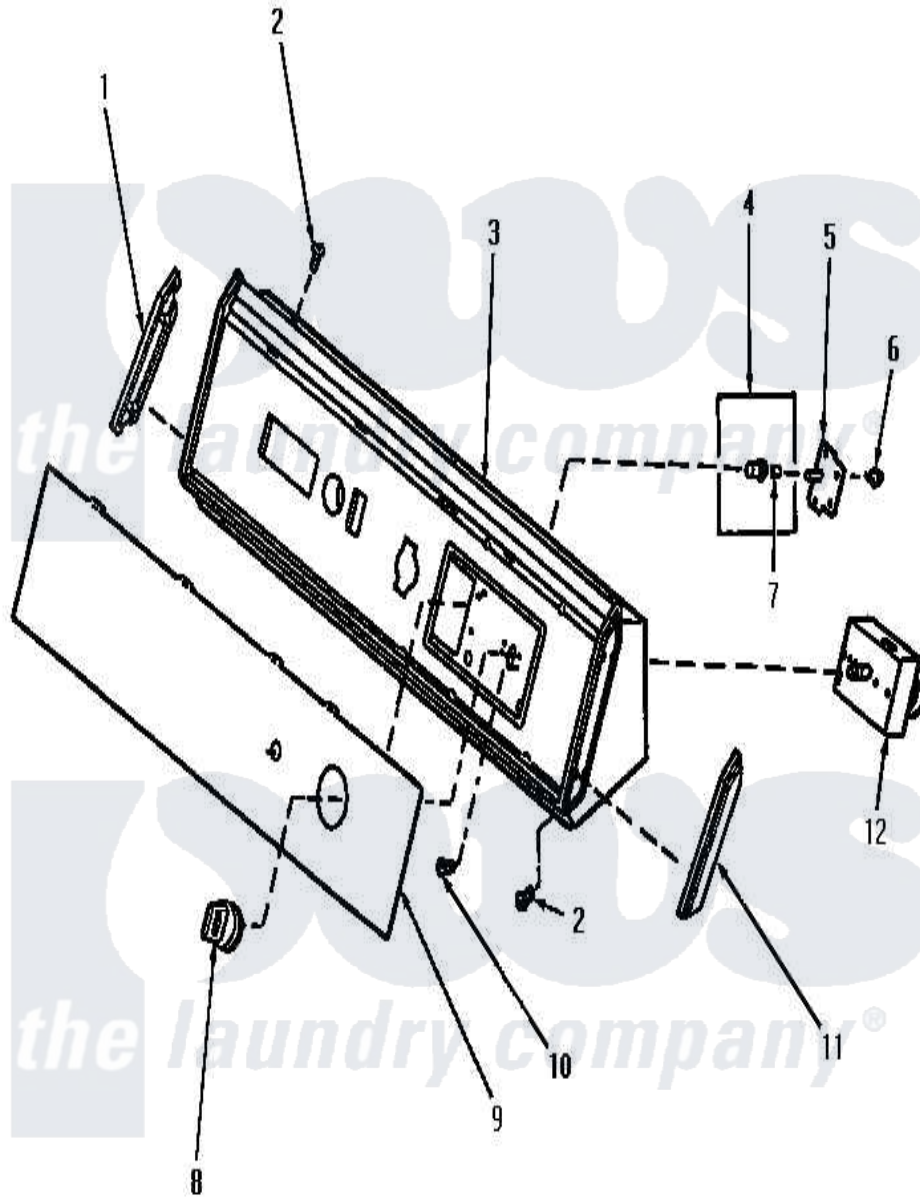

# Amana AE3413 05 - GRAPHICS PANEL, CTRL HOOD AND CTRLS

Amana Residential Amana AE3413 Dryer Parts Parts Diagram 05 - GRAPHICS PANEL, CTRL HOOD AND CTRLS  
 Click on the part number to view part

Item	Original Part Number	Replaced By	Status	Part Description
"	NOTE:		Not Available	NOTE 2: STARTING SERIAL NO. S6564538ZE, ALL HOME LAUNDRY DRYERS WERE MANUFACTURED WITH A NEW CYLINDER ROLLER. IT IS EQUIPPED WITH A LONGER BEARING, SO THE THR
1	31249		Not Available	CAP,END-L.H.-CHROME
2	31752		Not Available	SCREW,No.8ABX3/4 POZIDRI
3	59955		Not Available	ASSY,HOOD & MOUNTING P
4	59788		Not Available	ASSY,PUSH-TO-START BUT
5	59449		Not Available	SWITCH,PUSH-TO-START
6	23962	<a href="#">W10116760</a>		Screw
7	10519		Not Available	RETAINER
8	<a href="#">59791</a>			Assembly, Timer Knob And Skir
9	60732		Not Available	PANEL,GRAPHIC
10	V50R16	<a href="#">00767</a>		Screw, 8A X 3/8 HeX Washer