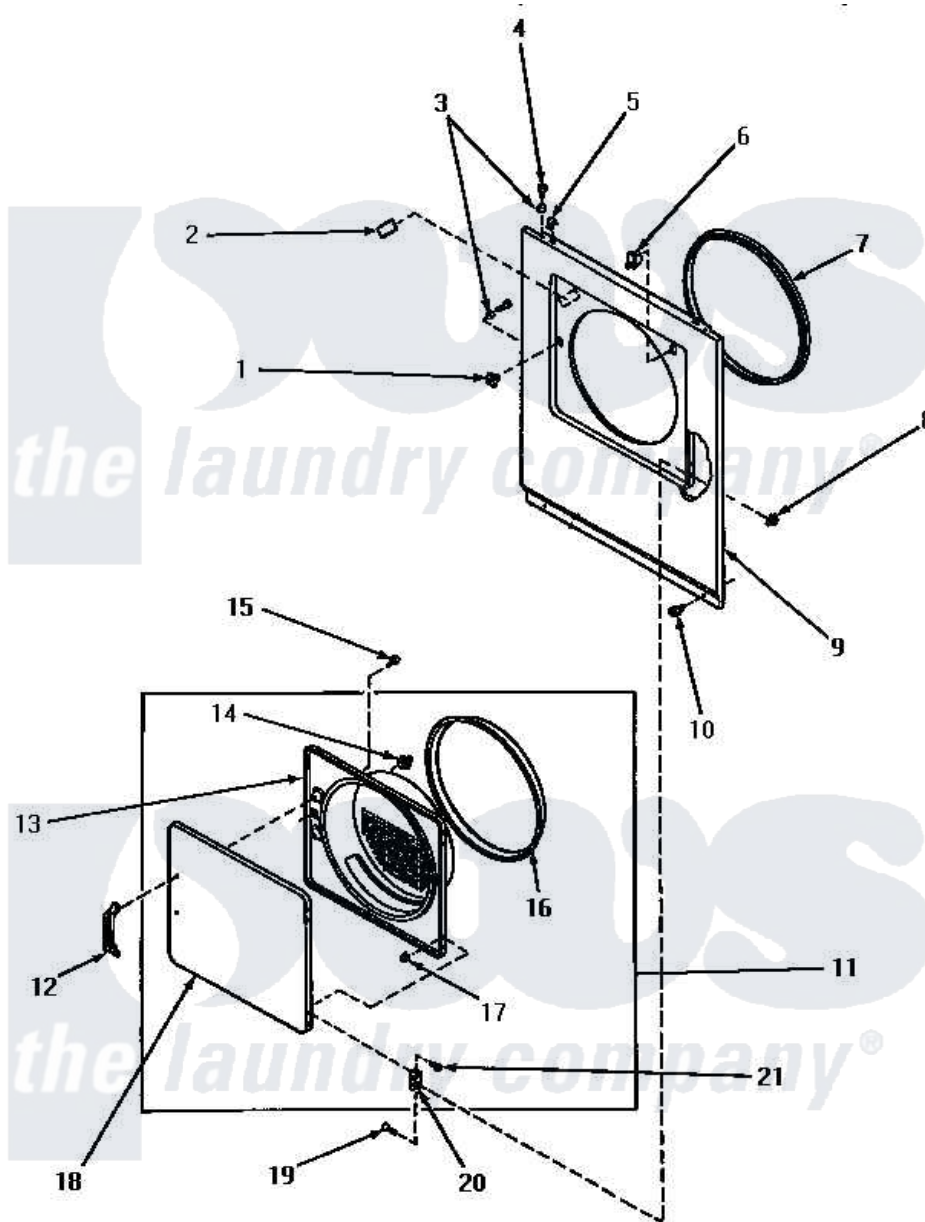

Amana AE3413 07 - LOADING DOOR, FRONT PANEL AND SEALS

Amana Residential Amana AE3413 Dryer Parts Parts Diagram 07 - LOADING DOOR, FRONT PANEL AND SEALS
 Click on the part number to view part

Item	Original Part Number	Replaced By	Status	Part Description
1	54660	LA-1003		Door Catch Kit
2	58854			Repl By 500281
3	56079	505187		Locator, Panel
4	32671	Y014874		Screw, Idler Arm And Sleeve
5	28835	22001650		Fastener, Spring
6	56052	W10169313		Switch-Dor
7	Y61380			Seal, Front Panel
8	51236	488130		Nut
9	62420H		Not Available	FRONT PANEL, HARVEST GOLD
"	62420L	62420LP		Assembly
"	62420W		Not Available	FRONT PANEL, WHITE
10	58637	27001200		Screw
11	62151H		Not Available	ASSY,DOOR
"	62151W		Not Available	ASSY,DOOR
"	62151L		Not Available	ASSY,DOOR
12	54068P	61925		Pull Door Commercial Black

13	62152H		Not Available	INNER DOOR PANEL, HARVEST GOLD
"	62152L	62152P		Liner
"	62152W		Not Available	LINER,DOOR
14	54661	LA-1003		Door Catch Kit
15	52150	489464		Screw
16	61379	61379P		Door Seal
17	23407			Nut, Speed-8A Tinn C15
18	62153W		Not Available	PANEL OUTER DOOR
"	62153L		Not Available	DOOR
"	62153H			Door
19	22649			Screw, 8-32 X 13/32 FI
20	56045P	56045		Hinge
21	52864	500226		Screw, 8b-16 x 5/8 Tap