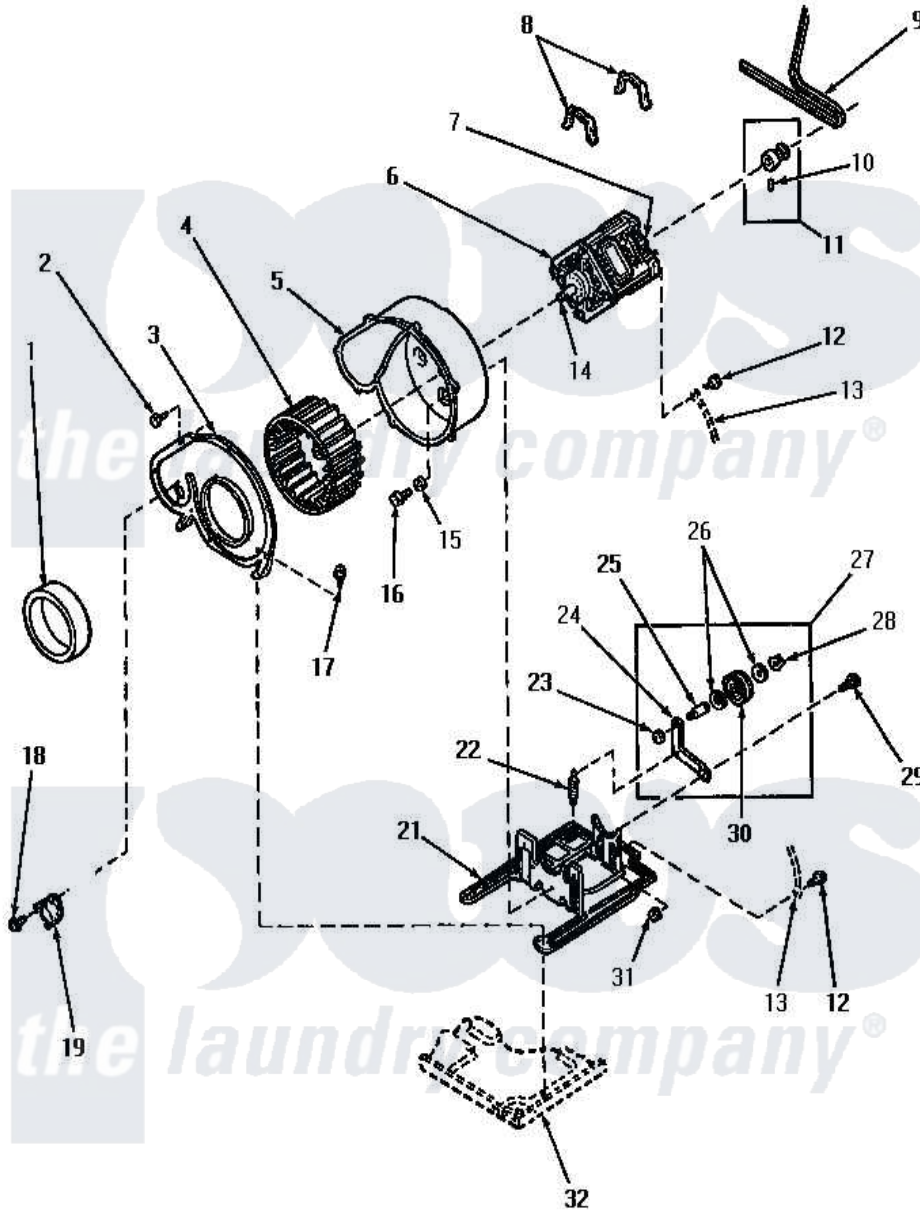

Amana AE3413 08 - MOTOR, EXHAUST FAN AND BELT

Amana Residential Amana AE3413 Dryer Parts Parts Diagram 08 - MOTOR, EXHAUST FAN AND BELT
 Click on the part number to view part

Item	Original Part Number	Replaced By	Status	Part Description
1	56065		Not Available	SEAL
2	23962	W10116760		Screw
3	60938P		Not Available	COVER,BLOWER HOUSING
4	56000	510139P		Assembly Blower Fan Package
5	56020			Housing, Blower
6	Y58044	915P3		Motor-Drve
7	53249		Not Available	SWITCH
"	53226		Not Available	SWITCH,MOTOR
"	59895		Not Available	MOTOR SWITCH, INTERNAL MOUNTED
8	Y58047	660658		Clamp, Motor Mounting 343481 685441
9	59174	40111201		Belt, Cylinder
10	52906		Not Available	SETSCREW
11	59173		Not Available	MOTOR PULLEY ASSEMBLY
12	23222	3177991		Screw

13	Y00000000		Not Available	SEE NOTE GROUND WIRE, GREEN
14	27604P			Never-Seeze 1 Oz Tube
15	20492	M0270504		Washer
16	56264	27001200		Screw
17	51780	3390631		Screw, 10-16 X 3/8
18	52150	489464		Screw
19	56440	56410		Thermostat
21	Y60816	503613		Mount, Motor
22	56076			Spring, Idler
23	56156	358160		Nut
24	56057		Not Available	LEVER, IDLER
25	56461			Shaft
26	52549			Washer, 501 ID X3/4 Odx
27	Y56170	56170P		Assembly- Idle
28	23748			Ring, Retaining
29	56587		Not Available	SCREW, 1/4-20 HEX HD SH
30	Y54414			Assembly, Wheel And Bearing
31	52566	27001225		Nut, Jam Mid Lock 1/4-20
32	Y00000000		Not Available	SEE NOTE BASE -- (SEE PAGE 9, KEY 14)