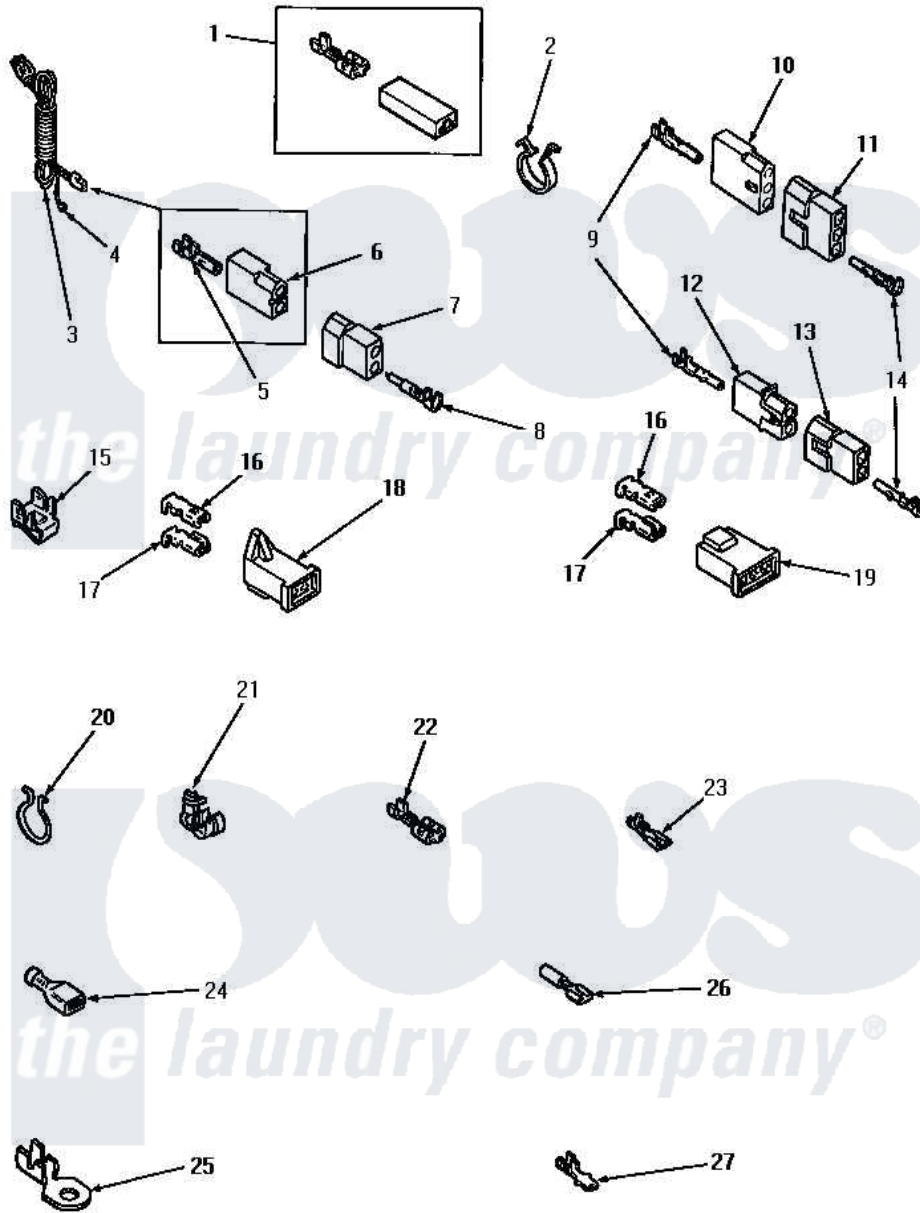

# Amana AE3413 09 - POWER CORD AND TERMINALS

Amana Residential Amana AE3413 Dryer Parts Parts Diagram 09 - POWER CORD AND TERMINALS  
 Click on the part number to view part

Item	Original Part Number	Replaced By	Status	Part Description
1	<a href="#">Y00237</a>			Terminal-Female 1/4 ((1) 12 GAUGE Wire Or(2) 18 GA
2	61510	<a href="#">504034</a>		Clip, Wire
3	Y56222	<a href="#">27001142</a>		Cord, Power
4	Y00000000		Not Available	SEE NOTE GROUND WIRE, GREEN
5	<a href="#">00130</a>			Terminal, Pin-1/8 Femal
6	<a href="#">56265</a>			Receptacle, 2 Circuit
7	<a href="#">56266</a>			Plug
8	<a href="#">Y00127</a>			Terminal, Pin-1/8 Male
9	Y00117	<a href="#">5011-XX</a>		093 Female Socket
10	23039	<a href="#">697780</a>		Receptacle,
11	<a href="#">23040</a>			Plug-3 Circuit
12	<a href="#">56451</a>			Receptacle, 2 Circuit
13	<a href="#">56448</a>			Terminal Block Plug
14	<a href="#">Y00116</a>			Terminal, Pin-Male
15	Y00161	<a href="#">B5733302</a>		Clip, Ground