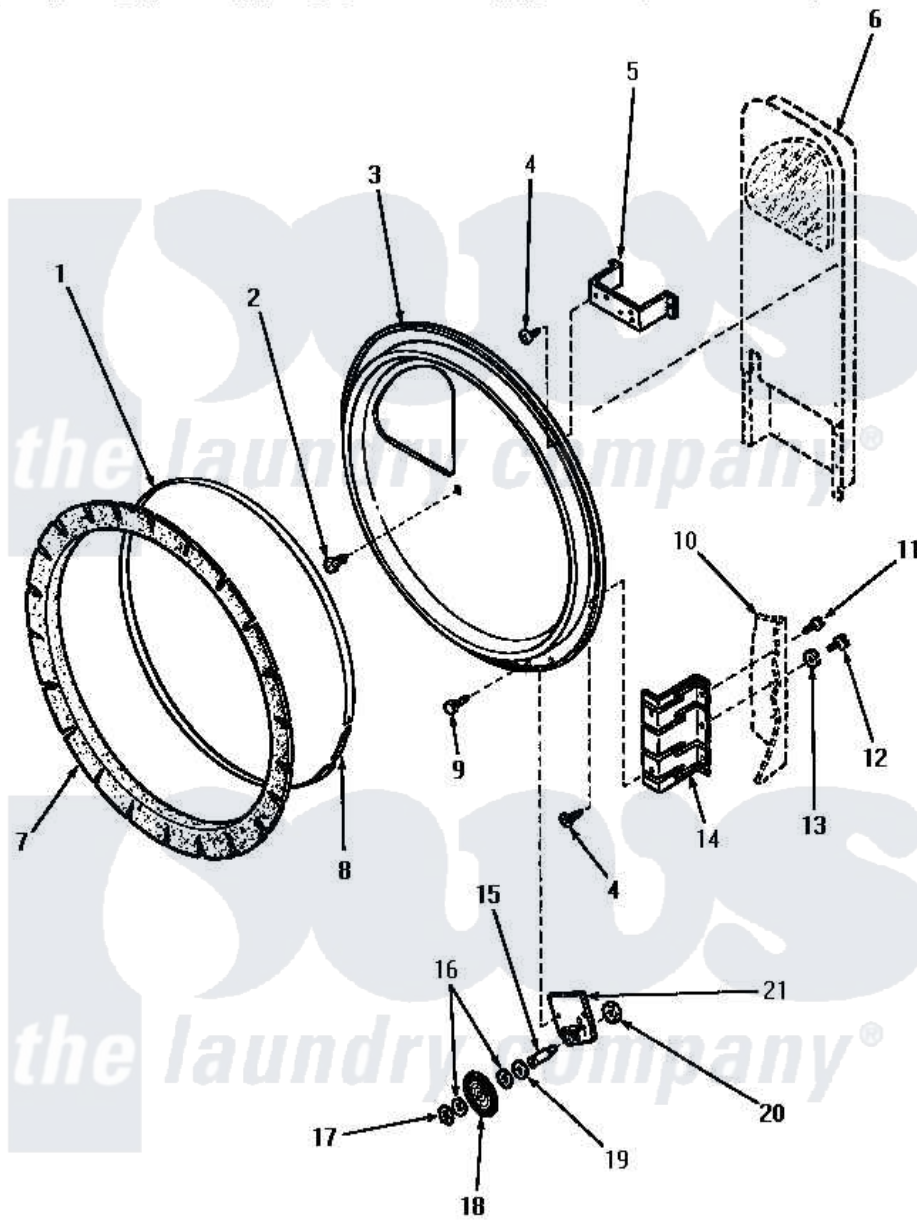

Amana AE3413 10 - REAR BLKHD, FELT SEAL & CYLINDER ROLLER

Amana Residential Amana AE3413 Dryer Parts Parts Diagram 10 - REAR BLKHD, FELT SEAL & CYLINDER ROLLER
 Click on the part number to view part

Item	Original Part Number	Replaced By	Status	Part Description
1	Y56090		Not Available	SEAL STRAP
2	23628	489464		Screw
3	Y61127		Not Available	ASSY, REAR BULKHEAD/BRKT
4	56078	M400664		SCrew Tap Trs Cr Rec 1016AB
5	60823	60823P		Bracket, Terminal Block
6	Y00000000		Not Available	SEE NOTE HEAT DUCT -- (SEE PAGE 7)
7	56088			Assembly, Seal
8	52310			Spring
9	51780	3390631		Screw, 10-16 X 3/8
10	Y00000000		Not Available	SEE NOTE CABINET -- (SEE PAGE 9, KEY 10)
11	25723	27001200		Screw
12	52909			Screw, 10B-16 X 1/2 HeX
13	51474		Not Available	WASHER, 13/64IDX1/2ODX.
14	56055		Not Available	BRACKET, BULKHEAD-REAR

15	56461		Shaft
16	52549		Washer, 501 ID X3/4 Odx
17	23748		Ring, Retaining
18	56457	62649P	Roller- CY
19	23886	Not Available	WASHER, .578IDX1.25ODX1
20	56156	358160	Nut
21	56042	Not Available	BRACKET, CYLINDER ROLLER