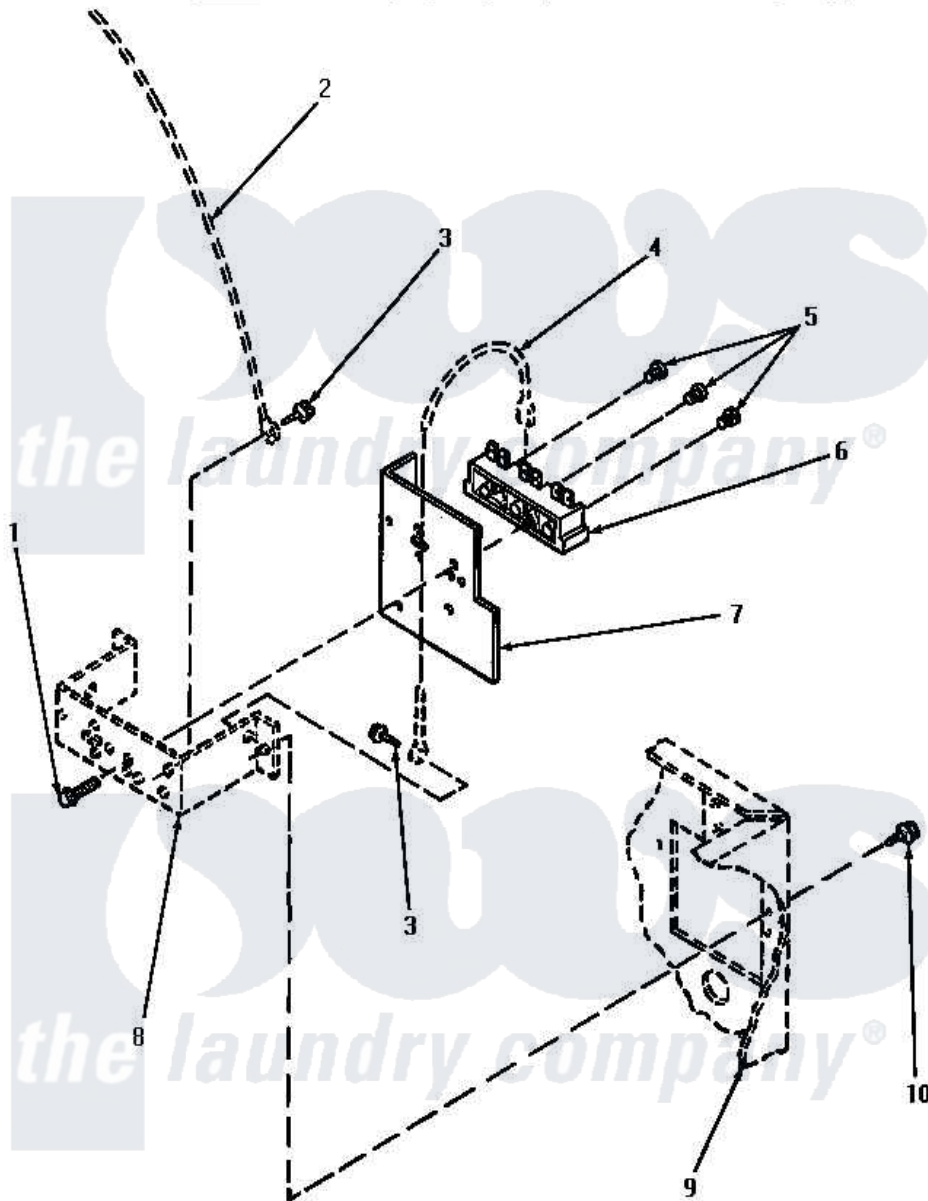

Amana AE3413 11 - TERMINAL BLOCK

Amana [Residential Amana AE3413 Dryer Parts](#) Parts Diagram 11 - TERMINAL BLOCK
 Click on the part number to view part

Item	Original Part Number	Replaced By	Status	Part Description
1	Y61200	501285		Screw, No.12 X 9/16-Pla
2	Y00000000		Not Available	SEE NOTE GROUND WIRE, GREEN
3	20530			Screw, 10-24 x 3/8 Hex
4	Y00000000		Not Available	SEE NOTE GROUND WIRE, GREEN -- (SEE NOTE 1)
5	Y61199	3400094		Screw, 10-32 X 3/8
6	61923P	61923		Block, Terminal
7	56087			Shield, Terminal Block
8	Y00000000		Not Available	SEE NOTE TERMINAL BLOCK BRACKET -- (SEE PAGE 6)
9	Y00000000		Not Available	SEE NOTE CABINET -- (SEE PAGE 9, KEY 10)
10	25723	27001200		Screw