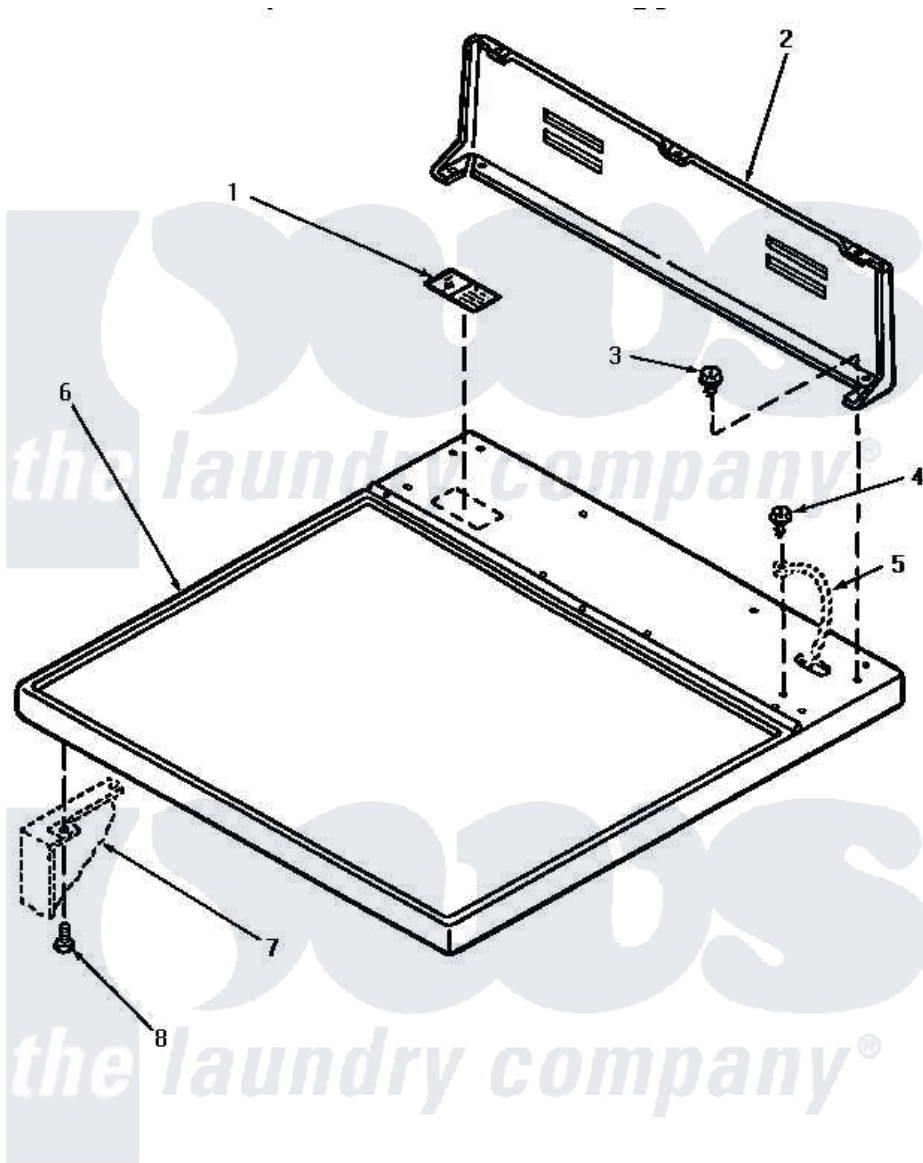

Amana AE4113 01 - CABINET TOP & CONTROL HOOD REAR PANEL

CABINET TOP AND CONTROL HOOD REAR PANEL

Amana [Residential Amana AE4113 Washer Parts](#) Parts Diagram 01 - CABINET TOP & CONTROL HOOD REAR PANEL
 Click on the part number to view part

Item	Original Part Number	Replaced By	Status	Part Description
1	24903		Not Available	STICKER,DISCONNECT POW
2	59970		Not Available	CONTROL HOOD, REAR PANEL
3	23962	W10116760		Screw
4	20530			Screw, 10-24 x 3/8 Hex
5	Y00000000		Not Available	SEE NOTE GROUND WIRE, GREEN
6	60815H		Not Available	ASSY, TOP PANEL-DOMESTI
"	60815L		Not Available	CABINET TOP, ALMOND
"	60815W		Not Available	ASSY, TOP & CARTON
7	Y00000000		Not Available	SEE NOTE CABINET
8	33562	27001200		Screw