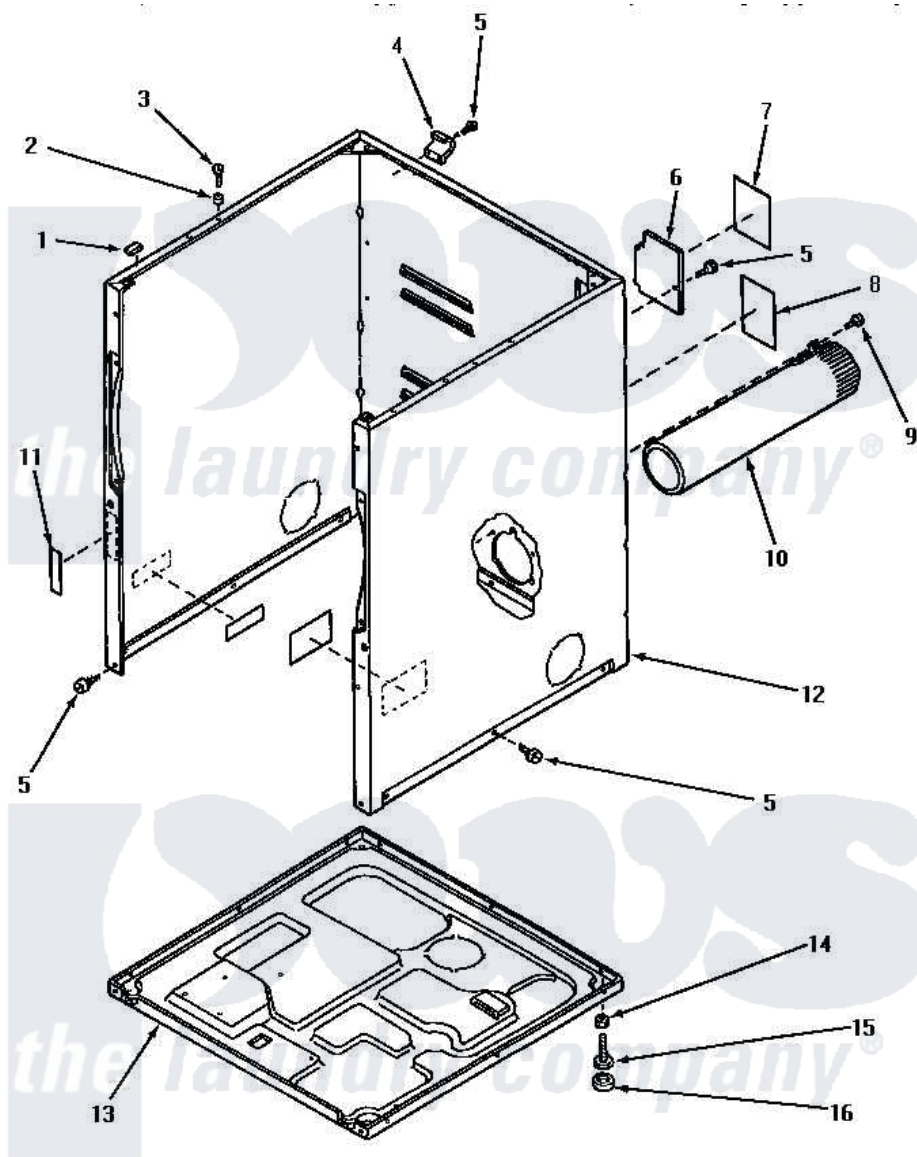

# Amana AE4113 02 - CABINET, EXHAUST DUCT & BASE

## CABINET, EXHAUST DUCT AND BASE

Amana [Residential Amana AE4113 Washer Parts](#) Parts Diagram 02 - CABINET, EXHAUST DUCT & BASE

[Click on the part number to view part](#)

Item	Original Part Number	Replaced By	Status	Part Description
1	<a href="#">Y56128</a>			Pad, Bumper
2	56079	<a href="#">505187</a>		Locator, Panel
3	32671	<a href="#">Y014874</a>		Screw, Idler Arm And Sleeve
4	60826		Not Available	HINGE, TOP
5	33562	<a href="#">27001200</a>		Screw
6	<a href="#">60821</a>			Access Cover
7	61206		Not Available	STICKER, NOTICE INSTALL
8	58866		Not Available	STICKER, WARNING-GROUND
9	Y33561	<a href="#">489464</a>		Screw
10	56118		Not Available	ASSY, EXHAUST DUCT
11	24903		Not Available	STICKER, DISCONNECT POW
12	60813PH		Not Available	CABINET, HARVEST GOLD
"	60813PW		Not Available	CABINET, WHITE
"	60813PL		Not Available	CABINET, ALMOND
13	<a href="#">60811</a>			Assembly, Base-Complete

14	20274	<a href="#">62739</a>	Nut, Lock
15	Y52696	<a href="#">Y305086</a>	Adjustable Leg And Nut
16	70282	<a href="#">Y314137</a>	Foot, Rubber