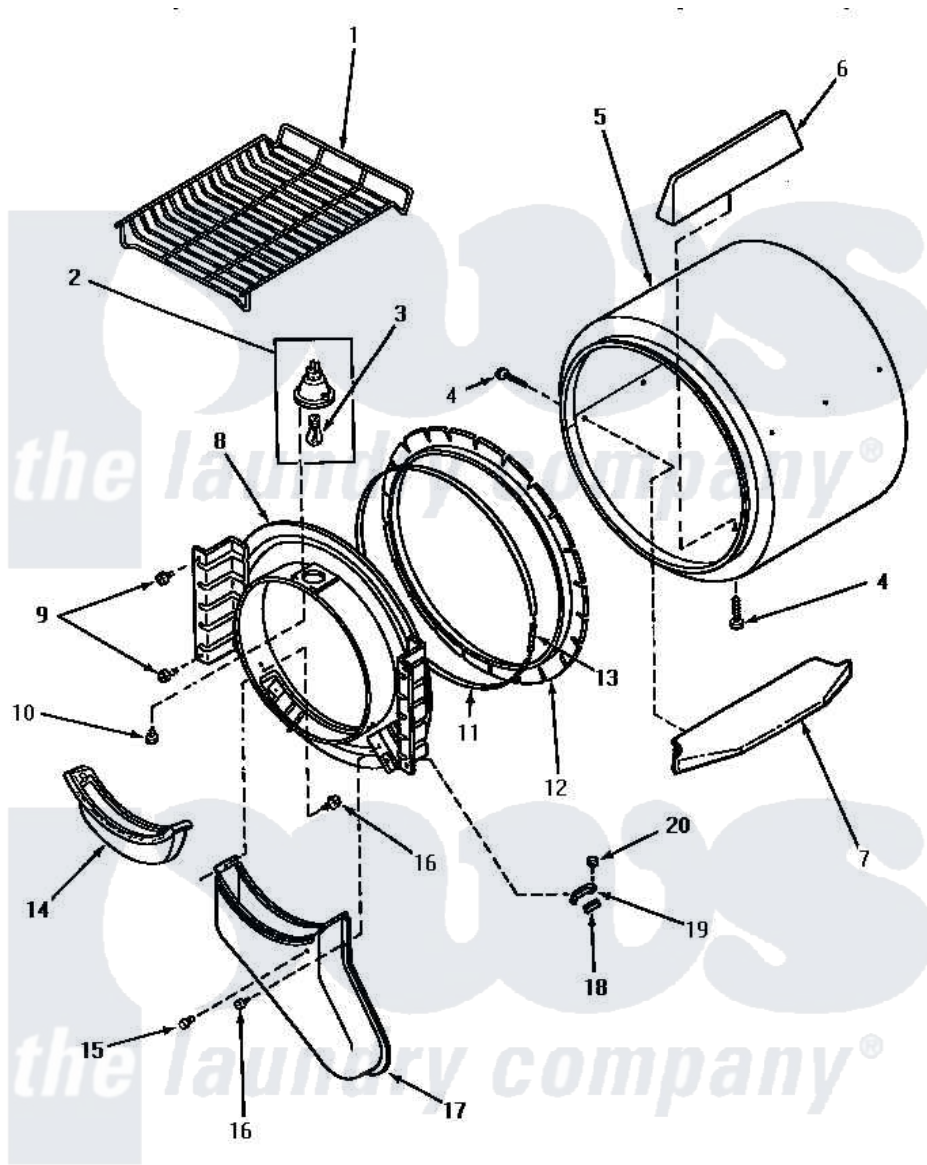

# Amana AE4113 03 - FR BLKHD, AIR DUCT, FELT SEAL & CYLINDER

## FRONT BULKHEAD, AIR DUCT, FELT SEAL AND CYLINDER

Amana [Residential Amana AE4113 Washer Parts](#) Parts Diagram 03 - FR BLKHD, AIR DUCT, FELT SEAL & CYLINDER

[Click on the part number to view part](#)

Item	Original Part Number	Replaced By	Status	Part Description
1	58846		Not Available	RACK, DRYING
4	56131		Not Available	SCREW, 10BT X 1 TAPPING
5	60645P		Not Available	ASSY, CYLINDER PACK
"	61073P		Not Available	ASSY, CYLINDER-WHITE
6	Y61399		Not Available	BAFFLE, CYLINDER-SHORT-
7	Y61027		Not Available	BAFFLE, CYLINDER-EXTEND
8	60774P		Not Available	ASSY BULK HEAD
9	33562	<a href="#">27001200</a>		Screw
10	<a href="#">31260</a>			Screw, No.8 X 3/8 Ind H
11	Y56090		Not Available	SEAL STRAP
12	<a href="#">56088</a>			Assembly, Seal
13	52130	<a href="#">502496</a>		Adapter, Strain Relief
14	<a href="#">61376P</a>			Filter, Lint-White W/Inst.
15	56938		Not Available	BUMPER
16	Y33561	<a href="#">489464</a>		Screw
17	<a href="#">60786</a>			Assembly, Air Duct-Front

18 [58049](#)

Pad, Thin

19 [61448](#)

Glide, Cylinder-Rulon F

20 23962

[W10116760](#)

Screw