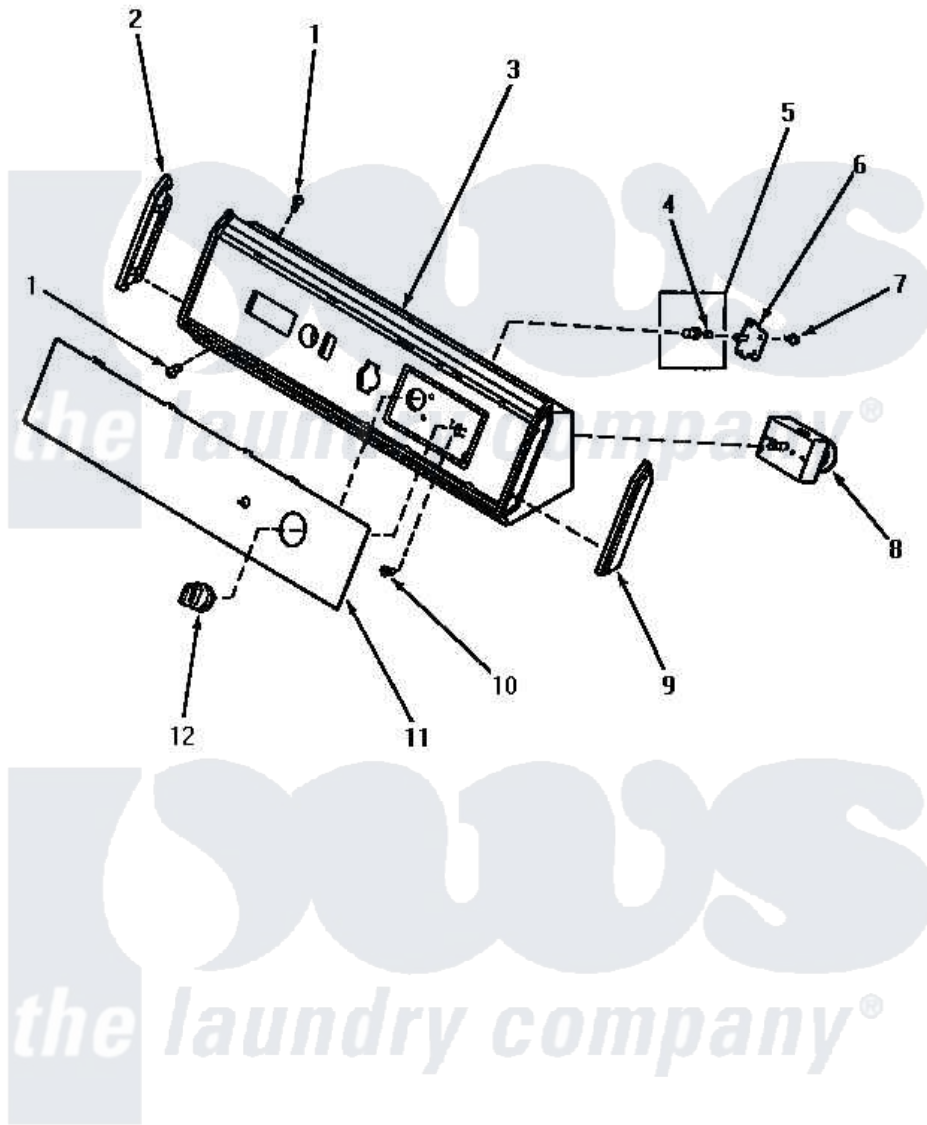

Amana AE4113 04 - GRAPHIC PANEL, CONTROL HOOD & CONTROLS

GRAPHIC PANEL, CONTROL HOOD AND CONTROLS

Amana [Residential Amana AE4113 Washer Parts](#) Parts Diagram 04 - GRAPHIC PANEL, CONTROL HOOD & CONTROLS

[Click on the part number to view part](#)

Item	Original Part Number	Replaced By	Status	Part Description
"	NOTE:		Not Available	IF DRYER IS INSTALLED IN A MANUFACTURED (MOBILE) HOME, OR IF LOCAL CODES DO NOT PERMIT GROUNDING THROUGH THE NEUTRAL, THIS WIRE WILL NOT BE ON THE DRYER. SEE I
1	31752		Not Available	SCREW, No.8ABX3/4 POZIDRI
2	32343		Not Available	INSERT, CONTROL HOOD-L.
3	59937		Not Available	ASSY, HOOD MTG
4	10519		Not Available	RETAINER
5	59788		Not Available	ASSY, PUSH-TO-START BUT
6	59449		Not Available	SWITCH, PUSH-TO-START
7	23962	W10116760		Screw
8	59418			Timer, 2 Cycle
9	32342			Insert, Control Hood-R.
10	V50816	00767		Screw, 8A X 3/8 HeX Washer

11	60306	Not Available	PANEL,GRAPHIC
----	-------	---------------	---------------

12	59791		Assembly, Timer Knob And Skir
----	-----------------------	--	-------------------------------