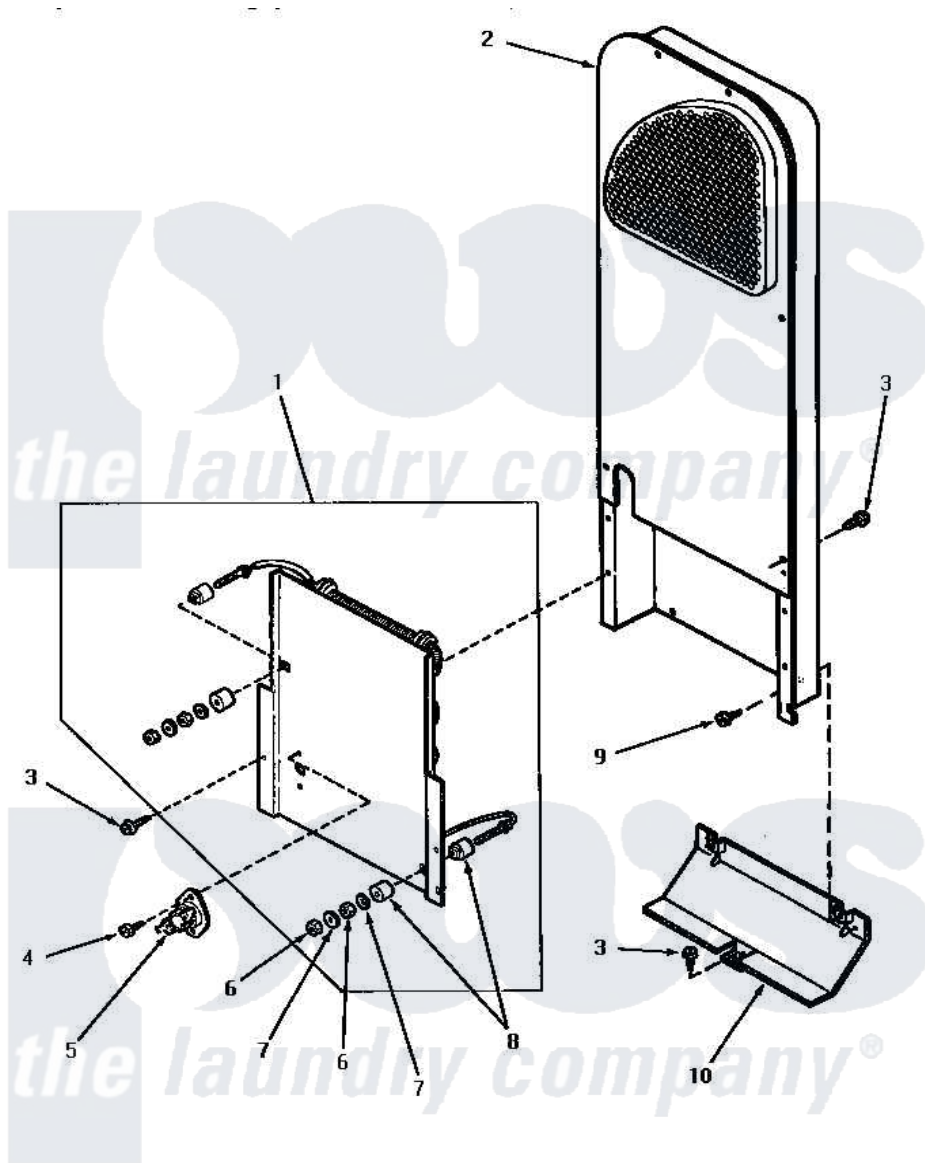

Amana AE4113 06 - HEATER BOX (THRU SN S6271975XG)

HEATER BOX (Electric Models through Serial No. S6271975XG)

Amana [Residential Amana AE4113 Washer Parts](#) Parts Diagram 06 - HEATER BOX (THRU SN S6271975XG)
Click on the part number to view part

Item	Original Part Number	Replaced By	Status	Part Description
1	61928			Heater Assembly 208V
"	61927			Heater Assembly
2	61161P	503605		Assembly, Heater Duct
3	33562	27001200		Screw
4	23222	3177991		Screw
5	56082			Thermostat, Limit
6	Q6163		Not Available	NUT
7	56552		Not Available	LOCKWASHER
8	57408			Insulator
9	51780	3390631		Screw, 10-16 X 3/8
10	60952		Not Available	SHIELD,HEAT DUCT