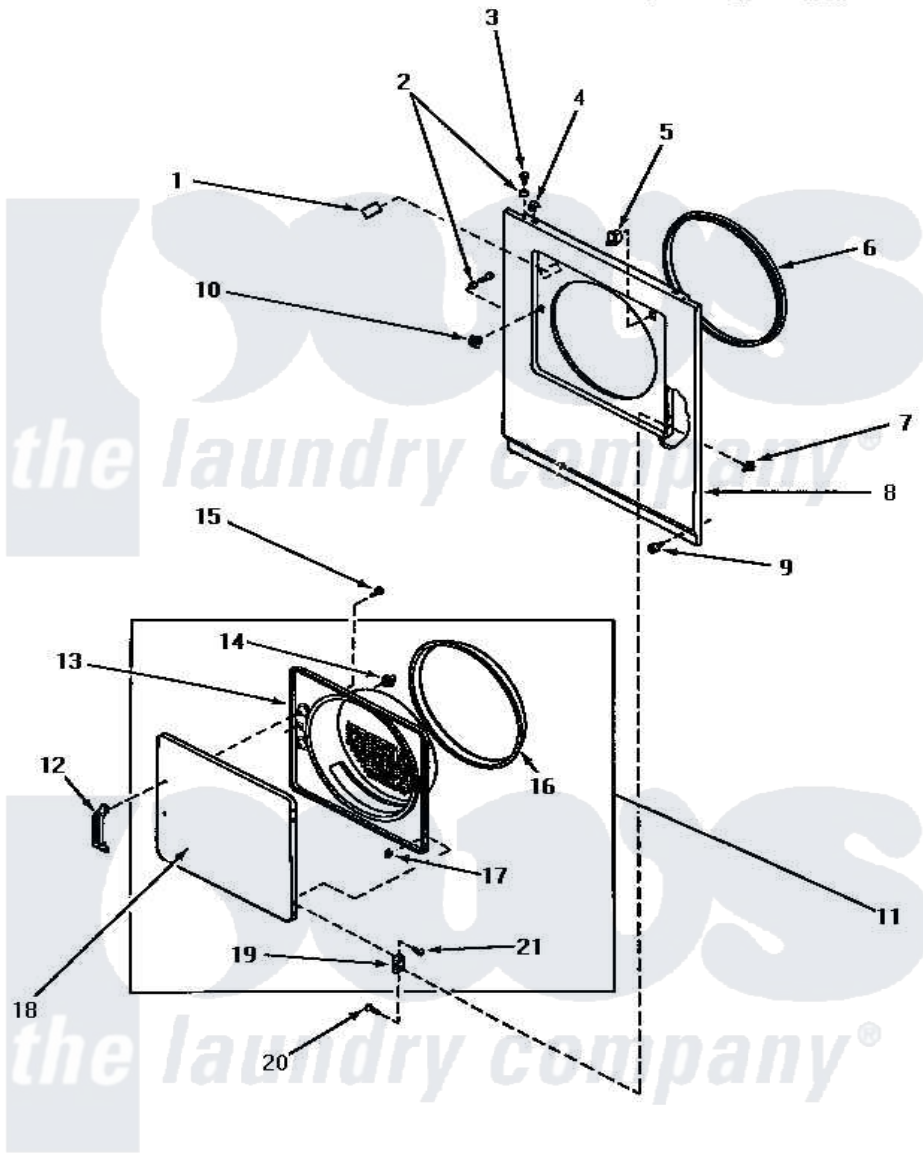

# Amana AE4113 07 - LOADING DOOR, FRONT PANELS & ACCESS DOOR

## LOADING DOOR, FRONT PANELS AND ACCESS DOOR

Amana [Residential Amana AE4113 Washer Parts](#) Parts Diagram 07 - LOADING DOOR, FRONT PANELS & ACCESS DOOR

[Click on the part number to view part](#)

Item	Original Part Number	Replaced By	Status	Part Description
1	<a href="#">58854</a>			Repl By 500281
2	56079	<a href="#">505187</a>		Locator, Panel
3	32671	<a href="#">Y014874</a>		Screw, Idler Arm And Sleeve
4	28835	<a href="#">22001650</a>		Fastener, Spring
5	57012	<a href="#">W10169313</a>		Switch-Dor
6	<a href="#">Y61380</a>			Seal, Front Panel
7	51236	<a href="#">488130</a>		Nut
8	62420W		Not Available	FRONT PANEL, WHITE
"	62420L	<a href="#">62420LP</a>		Assembly
"	62420H		Not Available	FRONT PANEL, HARVEST GOLD
9	58637	<a href="#">27001200</a>		Screw
10	54660	<a href="#">LA-1003</a>		Door Catch Kit
11	62151L		Not Available	ASSY,DOOR
"	62151W		Not Available	ASSY,DOOR
"	62151H		Not Available	ASSY,DOOR

12	54068P	<a href="#">61925</a>		Pull Door Commercial Black
13	62152H		Not Available	INNER DOOR PANEL, HARVEST GOLD
"	62152L	<a href="#">62152P</a>		Liner
"	62152W		Not Available	LINER,DOOR
14	54661	<a href="#">LA-1003</a>		Door Catch Kit
15	Y33561	<a href="#">489464</a>		Screw
16	61379	<a href="#">61379P</a>		Door Seal
17	<a href="#">23407</a>			Nut, Speed-8A Tinn C15
18	62153L		Not Available	DOOR
"	<a href="#">62153H</a>			Door
"	62153W		Not Available	PANEL OUTER DOOR
19	<a href="#">56045</a>			Hinge
20	<a href="#">22649</a>			Screw, 8-32 X 13/32 FI
21	52864	<a href="#">500226</a>		Screw, 8b-16 x 5/8 Tap