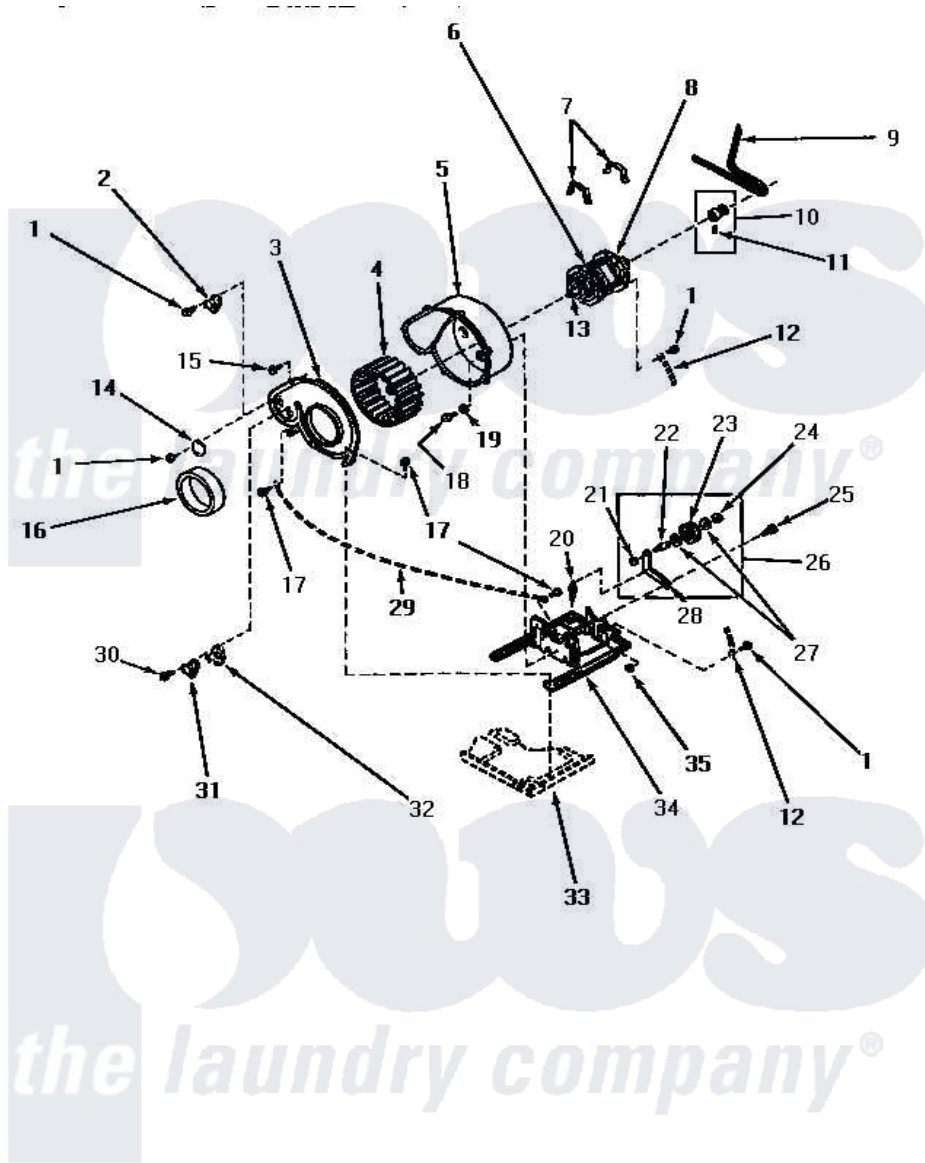

# Amana AE4113 08 - MOTOR, EXHAUST FAN & BELT

## MOTOR, EXHAUST FAN AND BELT

Amana [Residential Amana AE4113 Washer Parts](#) Parts Diagram 08 - MOTOR, EXHAUST FAN & BELT

[Click on the part number to view part](#)

Item	Original Part Number	Replaced By	Status	Part Description
1	23222	<a href="#">3177991</a>		Screw
2	56440	<a href="#">56410</a>		Thermostat
3	60938P		Not Available	COVER,BLOWER HOUSING
4	56000	<a href="#">510139P</a>		Assembly Blower Fan Package
5	<a href="#">56020</a>			Housing, Blower
6	Y58044	<a href="#">915P3</a>		Motor-Drve
7	Y58047	<a href="#">660658</a>		Clamp, Motor Mounting 343481 685441
8	59895		Not Available	MOTOR SWITCH, INTERNAL MOUNTED
"	53226		Not Available	SWITCH,MOTOR
"	53249		Not Available	SWITCH
9	59174	<a href="#">40111201</a>		Belt, Cylinder
10	59173		Not Available	MOTOR PULLEY ASSEMBLY
11	52906		Not Available	SETSCREW
12	Y00000000		Not Available	SEE NOTE GROUND WIRE, GREEN

13	<a href="#">27604P</a>		Never-Seeze 1 Oz Tube
14	61203	Not Available	COVER PLATE
15	23962	<a href="#">W10116760</a>	Screw
16	56065	Not Available	SEAL
17	51780	<a href="#">3390631</a>	Screw, 10-16 X 3/8
18	33562	<a href="#">27001200</a>	Screw
19	20492	<a href="#">M0270504</a>	Washer
20	<a href="#">56076</a>		Spring, Idler
21	56156	<a href="#">358160</a>	Nut
22	<a href="#">56461</a>		Shaft
23	<a href="#">Y54414</a>		Assembly, Wheel And Bearing
24	<a href="#">23748</a>		Ring, Retaining
25	56587	Not Available	SCREW, 1/4-20 HEX HD SH
26	Y56170	<a href="#">56170P</a>	Assembly- Idle
27	<a href="#">52549</a>		Washer, 501 ID X3/4 Odx
28	56057	Not Available	LEVER, IDLER
29	Y00000000	Not Available	SEE NOTE GROUND WIRE, GREEN -- (THROUGH SERIAL NO. S6181365XA)
30	23222	<a href="#">3177991</a>	Screw
31	56440	<a href="#">56410</a>	Thermostat
33	Y00000000	Not Available	SEE NOTE BASE
34	Y60816	<a href="#">503613</a>	Mount, Motor
35	52566	<a href="#">27001225</a>	Nut, Jam Mid Lock 1/4-20