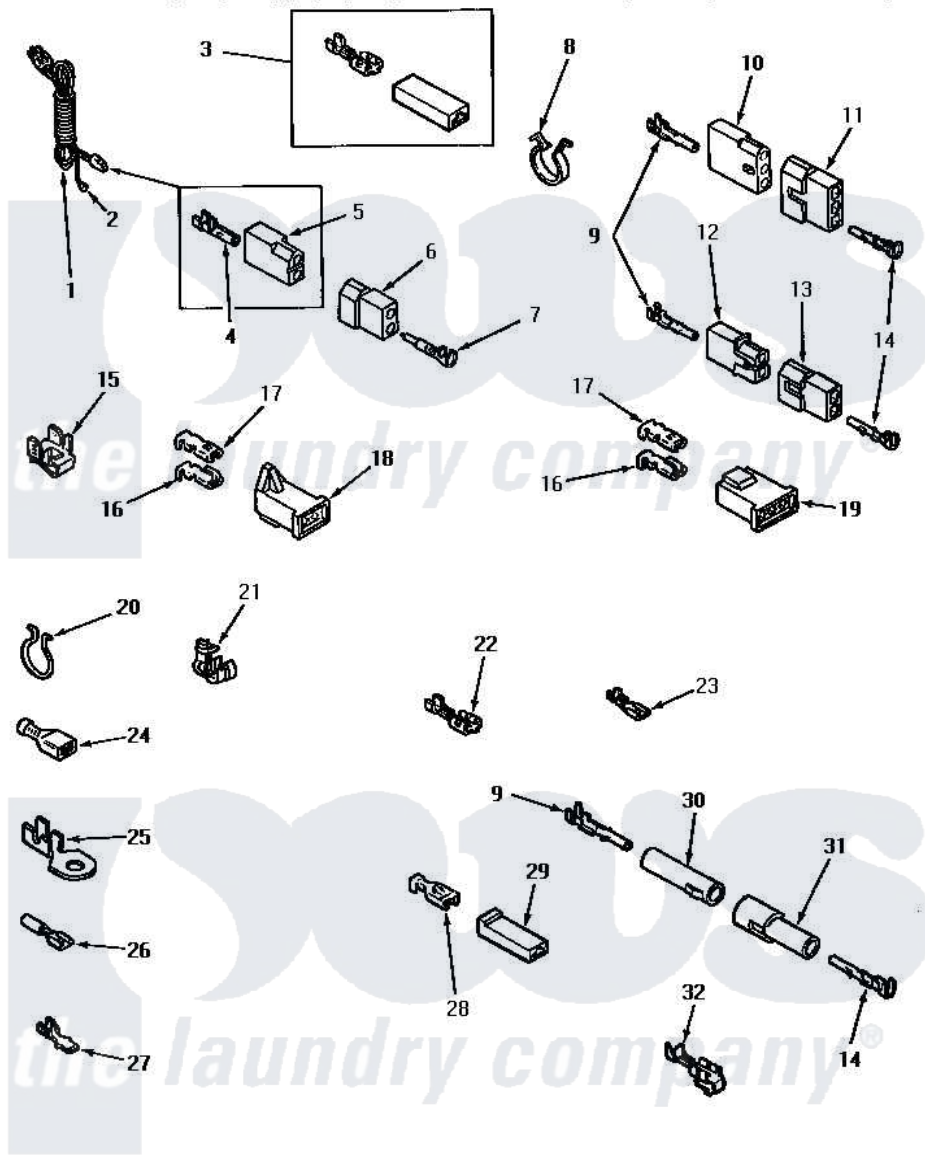

Amana AE4113 09 - POWER CORD & TERMINALS

POWER CORD AND TERMINALS

Amana [Residential Amana AE4113 Washer Parts](#) Parts Diagram 09 - POWER CORD & TERMINALS
 Click on the part number to view part

Item	Original Part Number	Replaced By	Status	Part Description
1	Y56222	27001142		Cord, Power
2	Y00000000		Not Available	SEE NOTE GROUND WIRE, GREEN
3	Y00237			Terminal-Female 1/4 ((1) 12 GAUGE Wire Or(2) 18 GA
4	00130			Terminal, Pin-1/8 Femal
5	56265			Receptacle, 2 Circuit
6	56266			Plug
7	Y00127			Terminal, Pin-1/8 Male
8	61510	504034		Clip, Wire
9	Y00117	5011-XX		093 Female Socket
10	23039	697780		Receptacle,
11	23040			Plug-3 Circuit
12	56451			Receptacle, 2 Circuit
13	56448			Terminal Block Plug
14	Y00116			Terminal, Pin-Male
15	Y00161	B5733302		Clip, Ground

16	Y00190		Connector-Receptacle
17	Y00189		Terminal, Spade
18	58799		Connector-2 Circuit
19	58800	Not Available	CONNECTOR-3 CIRCUIT (3 CIRCUIT CONNECTOR)
20	51291		Clip, Wire
21	21903	211881	Grommet, Cord Part Not Used- Gas Models Only
22	Y00121	Not Available	SPADE TERMINAL(12 GAUGE) (1/4 INCH-(2) 18 GAUGE WIRES O
"	Y00119	Not Available	SPADE TERMINAL(18 GAUGE) (1/4 INCH-(1) 18 GAUGE WIRE)
"	Y00222	Not Available	TERMINAL,FEMALE-1/4 SP
23	Y00124		Spade Terminal (18 Gauge) (3/16 Inch-(1) 18 Gauge Wire-
"	Y00209		Spade Terminal (18 Gauge) (3/16 Inch-(2) 18 Gauge Wires-
"	00156	00156SRE	65br30/Fl
24	Y00163	285432	Terminal
"	Y00165		Insulated Spade Terminal
25	00110		No.10 18 Gauge Wire
"	Y00111		Ring Terminal No.10 No.10 18 Gauge Wires Or
26	Y00215		Barrel Insulated Spade
"	Y00214	Not Available	BARREL INSULATED SPADE(18 GAUG (1/4 INCH-18 GAUGE WIRE)
27	Y00138		Male Tab Terminal 18 Gauge Wire)
"	Y00139	Y00138	Male Tab Terminal 18 Gauge Wire)
28	Y00115		Lock In Spade Terminal (18 Gaug (1/4 Inch-(1) 18 Gauge Wire)
"	00122	Not Available	(1/4 INCH-(2) 18 GAUGE WIRES O
29	90789		Connector
30	26301		Receptacle, Molex
31	26302	Not Available	PLUG,1 CIRCUIT
32	Y00114		Spade Terminal