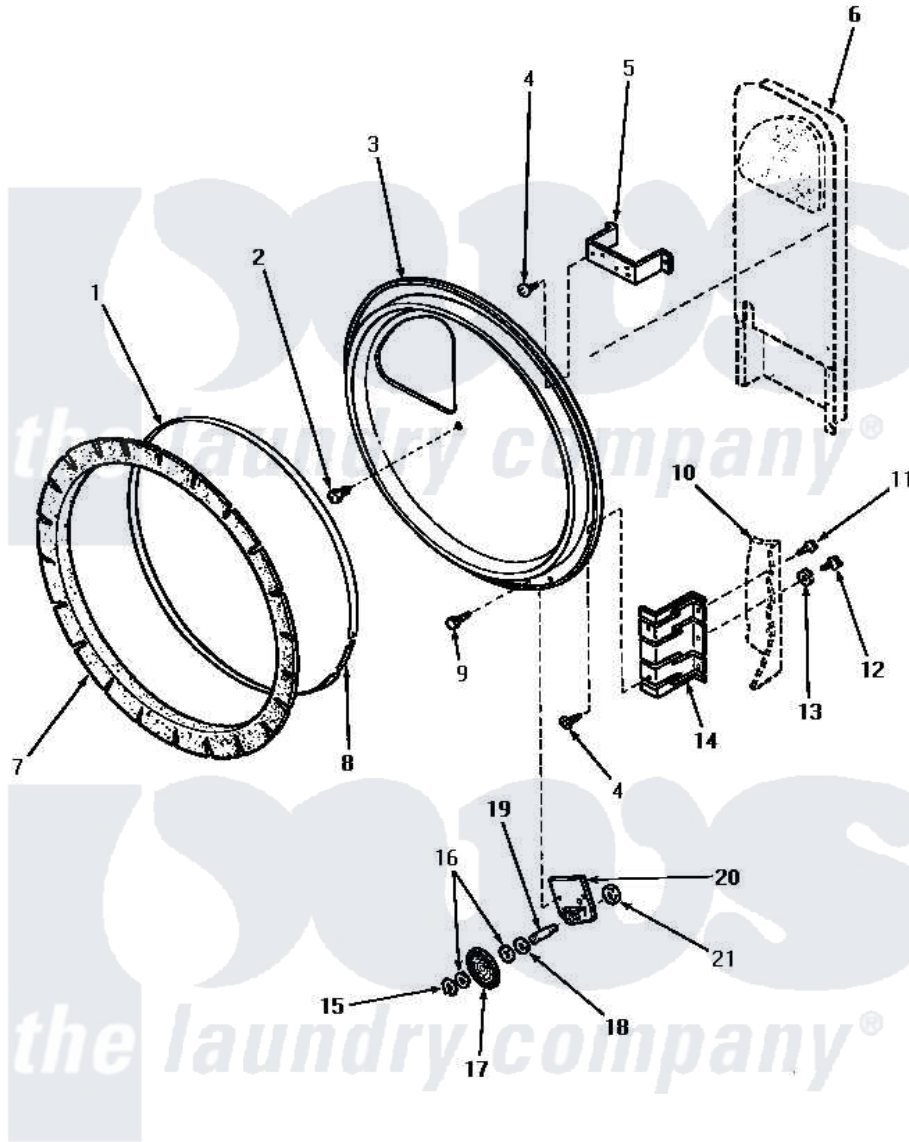

# Amana AE4113 10 - REAR BLKHD, FELT SEAL & CYLINDER ROLLER

## REAR BULKHEAD, FELT SEAL AND CYLINDER ROLLER

Amana [Residential Amana AE4113 Washer Parts](#) Parts Diagram 10 - REAR BLKHD. FELT SEAL & CYLINDER ROLLER

[Click on the part number to view part](#)

Item	Original Part Number	Replaced By	Status	Part Description
1	Y56090		Not Available	SEAL STRAP
2	Y33561	<a href="#">489464</a>		Screw
3	61135P		Not Available	ASSY,REAR BULKHEAD
4	56078	<a href="#">M400664</a>		SCrew Tap Trs Cr Rec 1016AB
5	<a href="#">60823P</a>			Bracket, Terminal Block
6	Y00000000		Not Available	SEE NOTE HEAT DUCT
7	<a href="#">56088</a>			Assembly, Seal
8	<a href="#">52310</a>			Spring
9	51780	<a href="#">3390631</a>		Screw, 10-16 X 3/8
10	Y00000000		Not Available	SEE NOTE CABINET
11	33562	<a href="#">27001200</a>		Screw
12	<a href="#">52909</a>			Screw, 10B-16 X 1/2 HeX
13	51474		Not Available	WASHER, 13/64IDX1/2ODX.
14	56055		Not Available	BRACKET,BULKHEAD-REAR
15	<a href="#">23748</a>			Ring, Retaining

16	<a href="#">52549</a>		Washer, 501 ID X3/4 Odx
17	56457	<a href="#">62649P</a>	Roller- CY
18	23886		Not Available WASHER,.578IDX1.25ODX1
19	<a href="#">56461</a>		Shaft
20	56042		Not Available BRACKET,CYLINDER ROLLER
21	56156	<a href="#">358160</a>	Nut