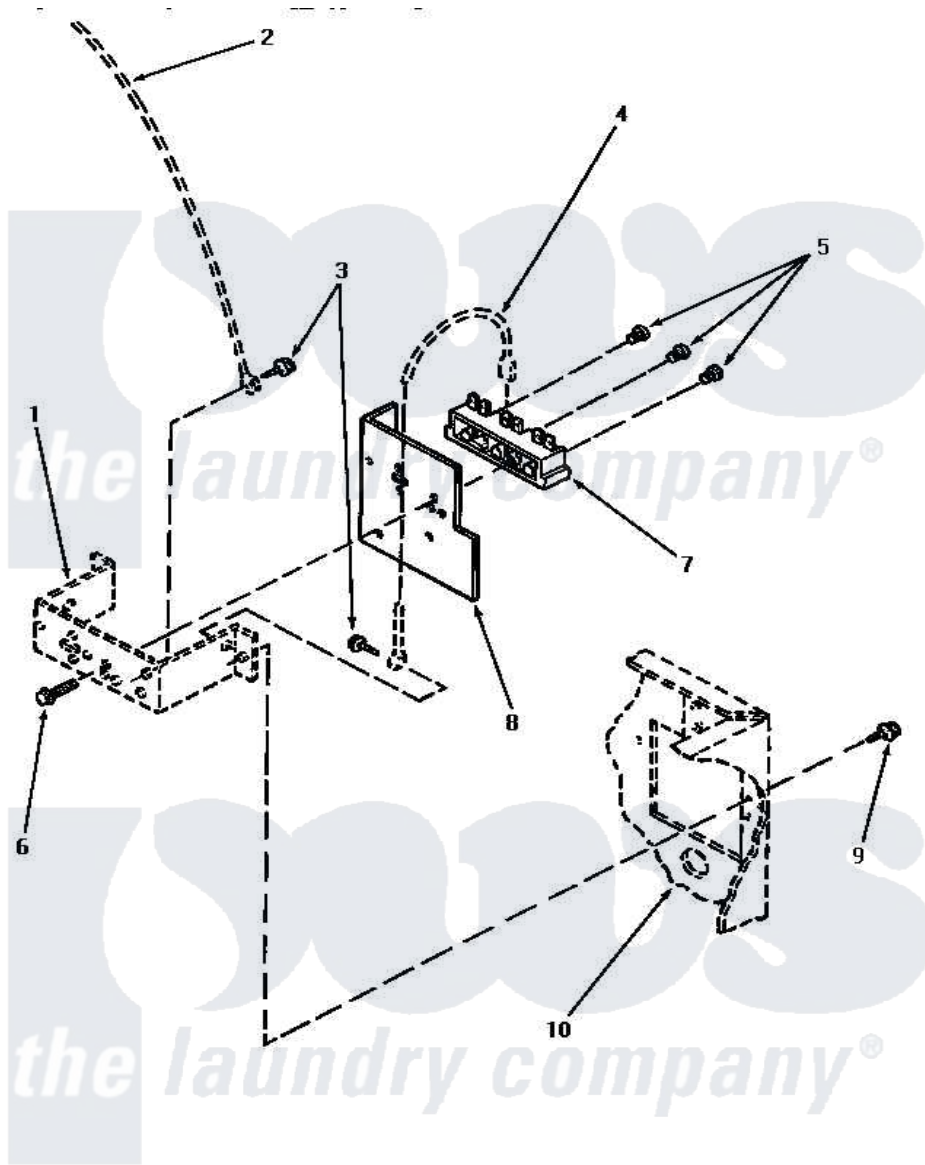

Amana AE4113 11 - TERMINAL BLOCK (STARTING SN S6271976XG)

TERMINAL BLOCK (Electric Models starting Serial No. S6271976XG)

Amana [Residential Amana AE4113 Washer Parts](#) Parts Diagram 11 - TERMINAL BLOCK (STARTING SN S6271976XG)
 Click on the part number to view part

Item	Original Part Number	Replaced By	Status	Part Description
1	Y00000000		Not Available	SEE NOTE TERMINAL BLOCK BRACKET
2	Y00000000		Not Available	SEE NOTE GROUND WIRE, GREEN
3	20530			Screw, 10-24 x 3/8 Hex
4	Y00000000		Not Available	SEE NOTE GROUND WIRE, GREEN -- (SEE NOTE)
5	Y61199	3400094		Screw, 10-32 X 3/8
6	Y61200	501285		Screw, No.12 X 9/16-Pla
7	61923P	61923		Block, Terminal
8	56087			Shield, Terminal Block
9	33562	27001200		Screw
10	Y00000000		Not Available	SEE NOTE CABINET