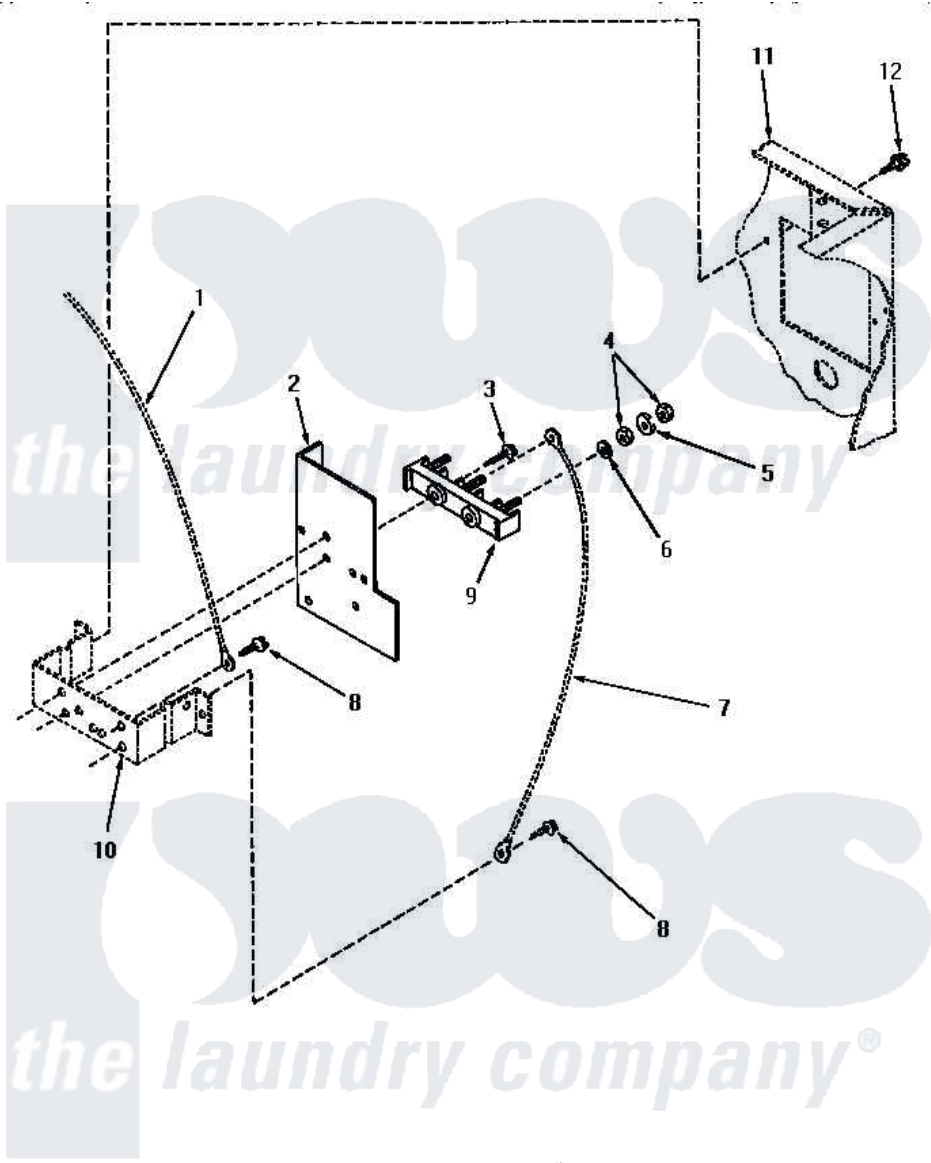

# Amana AE4113 12 - TERMINAL BLOCK (THRU SN S6271975XG)

## TERMINAL BLOCK (Electric Models through Serial No. S6271975XG)

Amana [Residential Amana AE4113 Washer Parts](#) Parts Diagram 12 - TERMINAL BLOCK (THRU SN S6271975XG)  
 Click on the part number to view part

Item	Original Part Number	Replaced By	Status	Part Description
1	Y00000000		Not Available	SEE NOTE GROUND WIRE, GREEN
2	<a href="#">56087</a>			Shield, Terminal Block
3	Q6535		Not Available	SCREW, 10B-16 X 3/4 ROU
4	Q6163		Not Available	NUT
5	51474		Not Available	WASHER, 13/64IDX1/2ODX.
6	56552		Not Available	LOCKWASHER
7	Y00000000		Not Available	SEE NOTE GROUND WIRE, GREEN -- (SEE NOTE)
8	<a href="#">20530</a>			Screw, 10-24 x 3/8 Hex
9	58555		Not Available	TERMINAL BLOCK
10	Y00000000		Not Available	SEE NOTE TERMINAL BLOCK BRACKET
11	Y00000000		Not Available	SEE NOTE CABINET
12	33562	<a href="#">27001200</a>		Screw