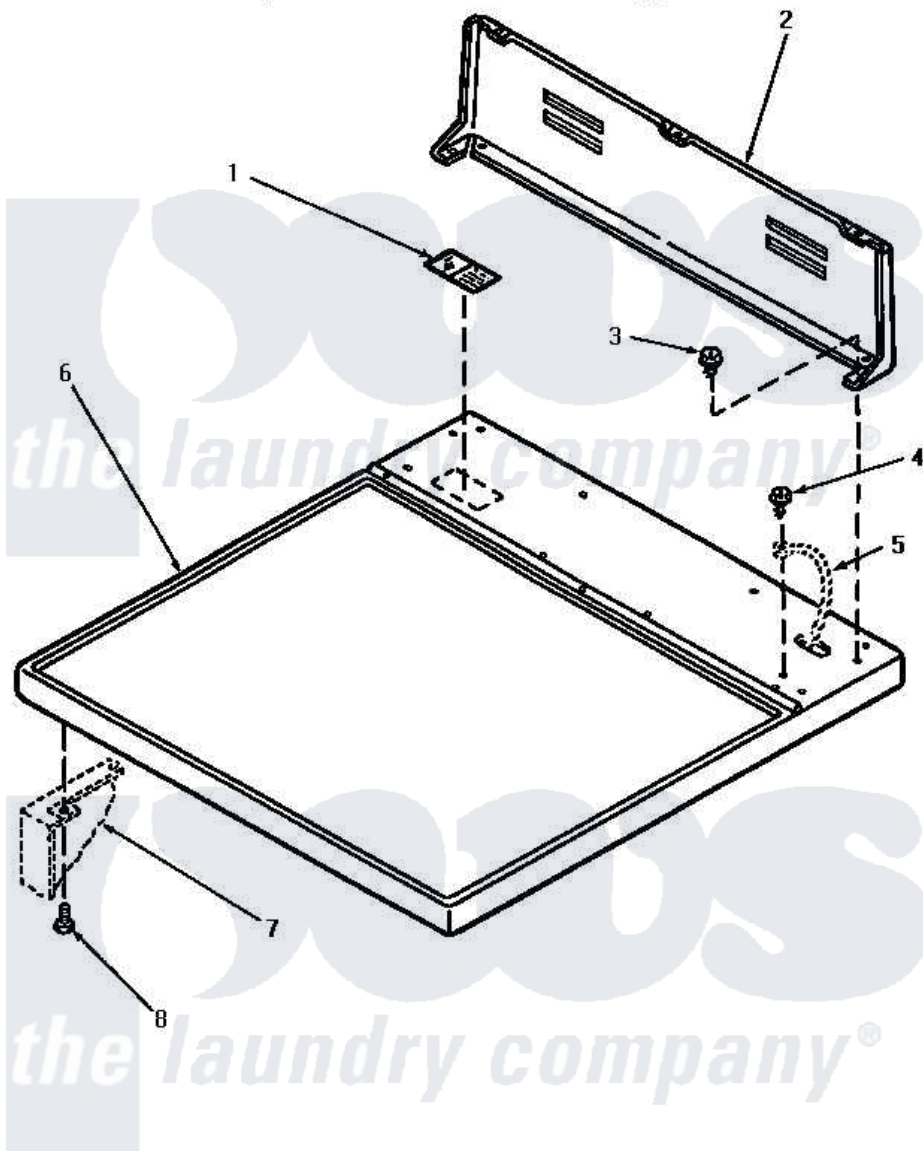

Amana AE4213 01 - CABINET TOP & CONTROL HOOD REAR PANEL

CABINET TOP AND CONTROL HOOD REAR PANEL

Amana [Residential Amana AE4213 Washer Parts](#) Parts Diagram 01 - CABINET TOP & CONTROL HOOD REAR PANEL
 Click on the part number to view part

Item	Original Part Number	Replaced By	Status	Part Description
1	24903		Not Available	STICKER,DISCONNECT POW
2	59970		Not Available	CONTROL HOOD, REAR PANEL
3	23962	W10116760		Screw
4	20530			Screw, 10-24 x 3/8 Hex
5	Y00000000		Not Available	SEE NOTE GROUND WIRE, GREEN
6	60815H		Not Available	ASSY, TOP PANEL-DOMESTI
"	60815L		Not Available	CABINET TOP, ALMOND
"	60815W		Not Available	ASSY, TOP & CARTON
7	Y00000000		Not Available	SEE NOTE CABINET
8	33562	27001200		Screw