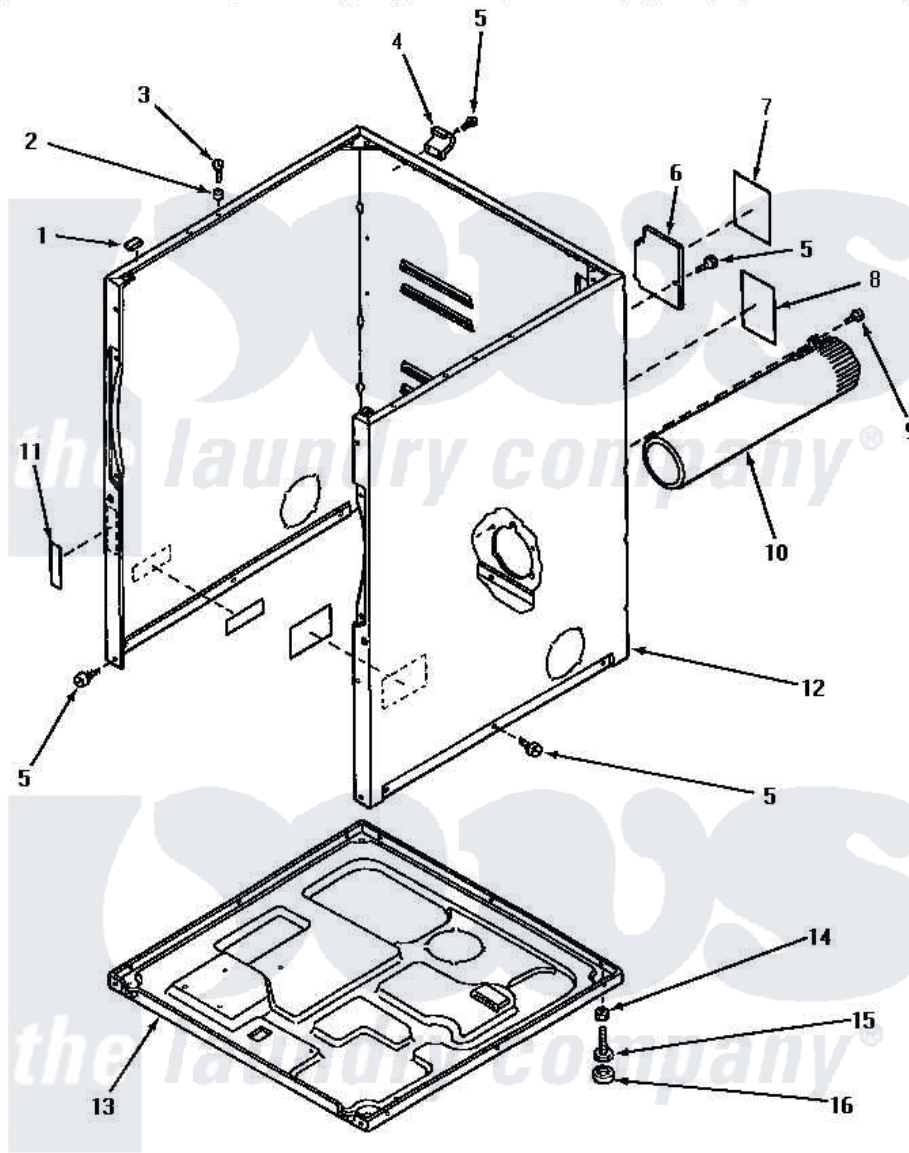

Amana AE4213 02 - CABINET, EXHAUST DUCT & BASE

CABINET, EXHAUST DUCT AND BASE

Amana [Residential Amana AE4213 Washer Parts](#) Parts Diagram 02 - CABINET, EXHAUST DUCT & BASE

[Click on the part number to view part](#)

Item	Original Part Number	Replaced By	Status	Part Description
1	Y56128			Pad, Bumper
2	56079	505187		Locator, Panel
3	32671	Y014874		Screw, Idler Arm And Sleeve
4	60826		Not Available	HINGE, TOP
5	33562	27001200		Screw
6	60821			Access Cover
7	61206		Not Available	STICKER, NOTICE INSTALL
8	58866		Not Available	STICKER, WARNING-GROUND
9	Y33561	489464		Screw
10	56118		Not Available	ASSY, EXHAUST DUCT
11	24903		Not Available	STICKER, DISCONNECT POW
12	60813PH		Not Available	CABINET, HARVEST GOLD
"	60813PW		Not Available	CABINET, WHITE
"	60813PL		Not Available	CABINET, ALMOND
13	60811			Assembly, Base-Complete

14	20274	62739	Nut, Lock
15	Y52696	Y305086	Adjustable Leg And Nut
16	70282	Y314137	Foot, Rubber