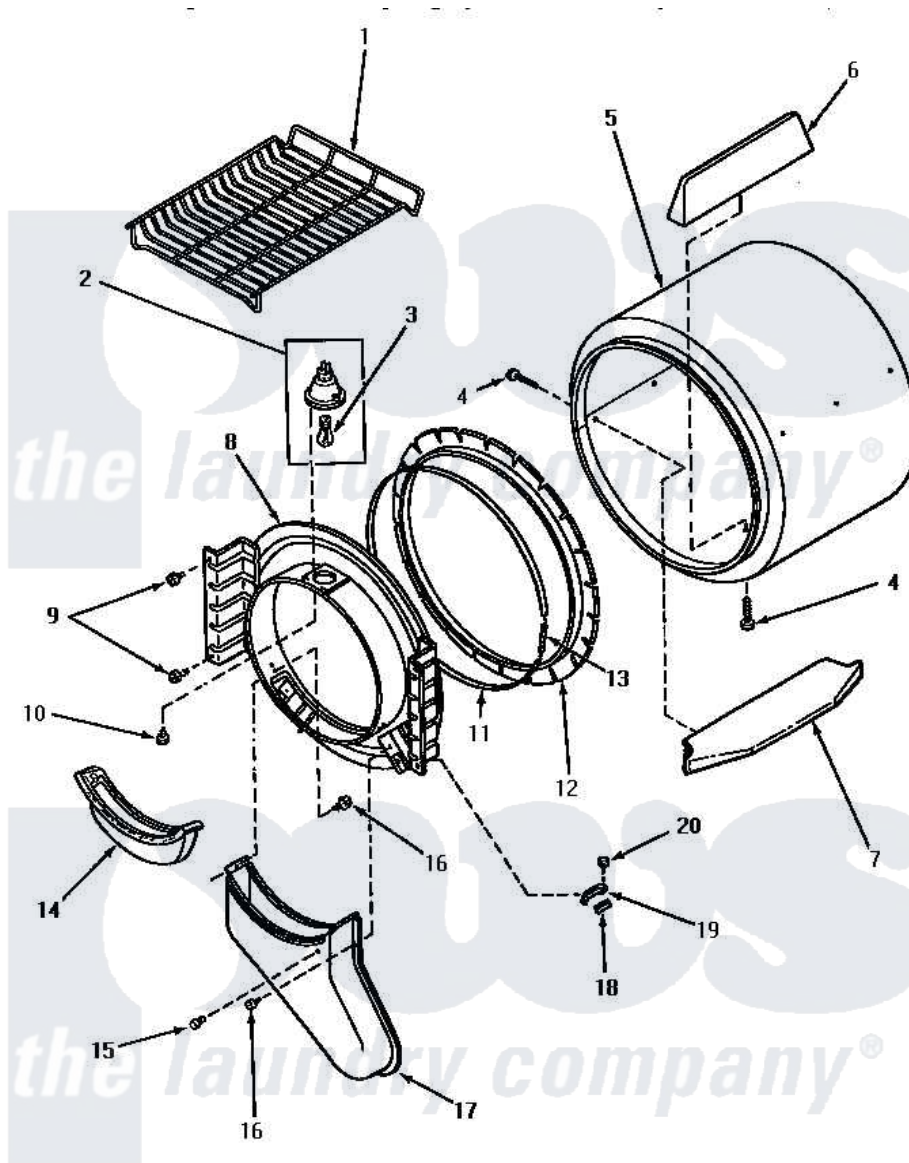

Amana AE4213 03 - FR BLKHD, AIR DUCT, FELT SEAL & CYLINDER

FRONT BULKHEAD, AIR DUCT, FELT SEAL AND CYLINDER

Amana [Residential Amana AE4213 Washer Parts](#) Parts Diagram 03 - FR BLKHD, AIR DUCT, FELT SEAL & CYLINDER

[Click on the part number to view part](#)

Item	Original Part Number	Replaced By	Status	Part Description
1	58846		Not Available	RACK, DRYING
4	56131		Not Available	SCREW, 10BT X 1 TAPPING
5	60645P		Not Available	ASSY, CYLINDER PACK
"	61073P		Not Available	ASSY, CYLINDER-WHITE
6	Y61399		Not Available	BAFFLE, CYLINDER-SHORT-
7	Y61027		Not Available	BAFFLE, CYLINDER-EXTEND
8	60774P		Not Available	ASSY BULK HEAD
9	33562	27001200		Screw
10	31260			Screw, No.8 X 3/8 Ind H
11	Y56090		Not Available	SEAL STRAP
12	56088			Assembly, Seal
13	52130	502496		Adapter, Strain Relief
14	61376P			Filter, Lint-White W/Inst.
15	56938		Not Available	BUMPER
16	Y33561	489464		Screw
17	60786			Assembly, Air Duct-Front

18 [58049](#)

Pad, Thin

19 [61448](#)

Glide, Cylinder-Rulon F

20 23962

[W10116760](#)

Screw